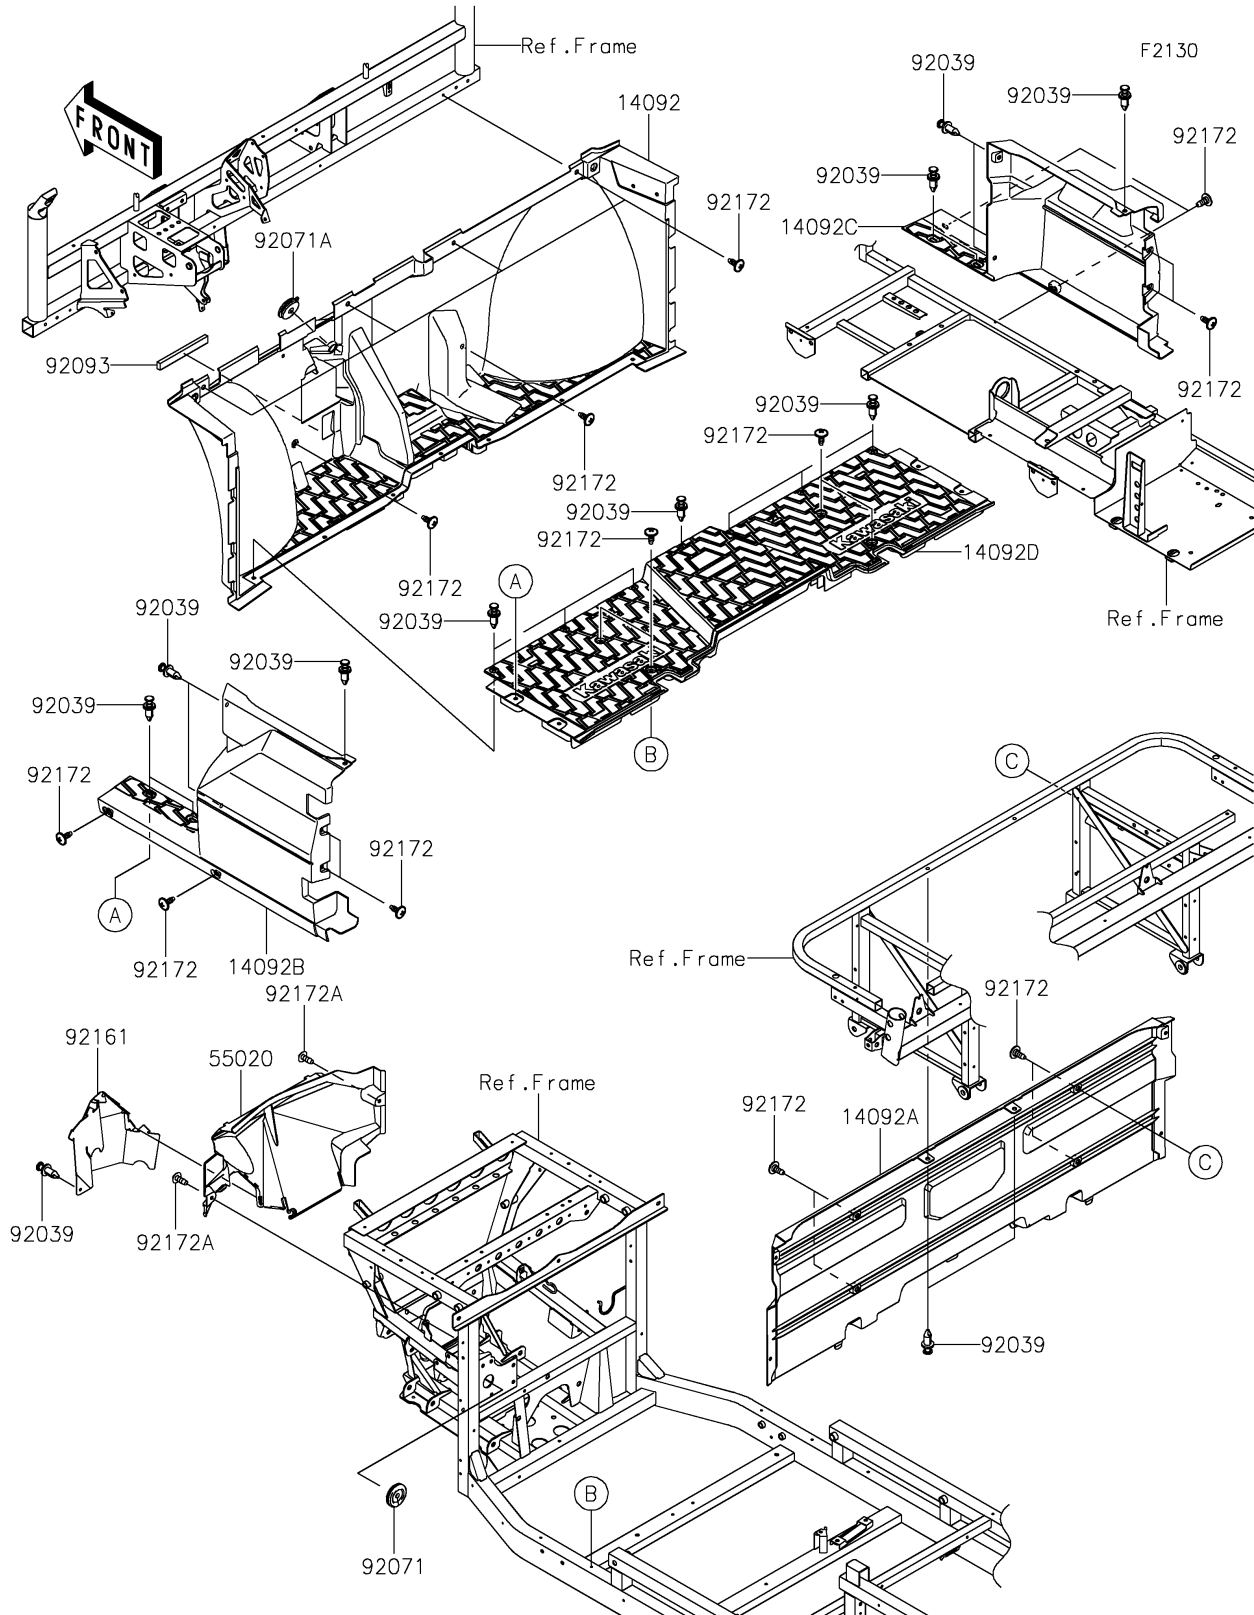

2021 MULE PRO-FXT™ EPS LE PARTS DIAGRAM

Frame Fittings(Front)

2021 MULE PRO-FXT™ EPS LE PARTS LIST

Frame Fittings(Front)

ITEM NAME	PART NUMBER	QUANTITY
COVER,FR FLOOR (Ref # 14092)	14092-1184	1
COVER,FR SEAT (Ref # 14092A)	14092-1185	1
COVER,SIDE,LH,FR (Ref # 14092B)	14092-1188	1
COVER,SIDE,RH,FR (Ref # 14092C)	14092-1189	1
COVER,FLOOR,BOTTOM (Ref # 14092D)	14092-1196	1
GUARD (Ref # 55020)	55020-0961	1
RIVET (Ref # 92039)	92039-0776	20
GROMMET,9X45X9 (Ref # 92071)	92071-0728	1
GROMMET,8X22X8 (Ref # 92071A)	92071-0753	1
SEAL,10X20X165 (Ref # 92093)	92093-0617	1
DAMPER (Ref # 92161)	92161-1649	1
SCREW,6X16 (Ref # 92172)	92172-0711	22
SCREW,TAPPING,6X16 (Ref # 92172A)	92172-0739	2