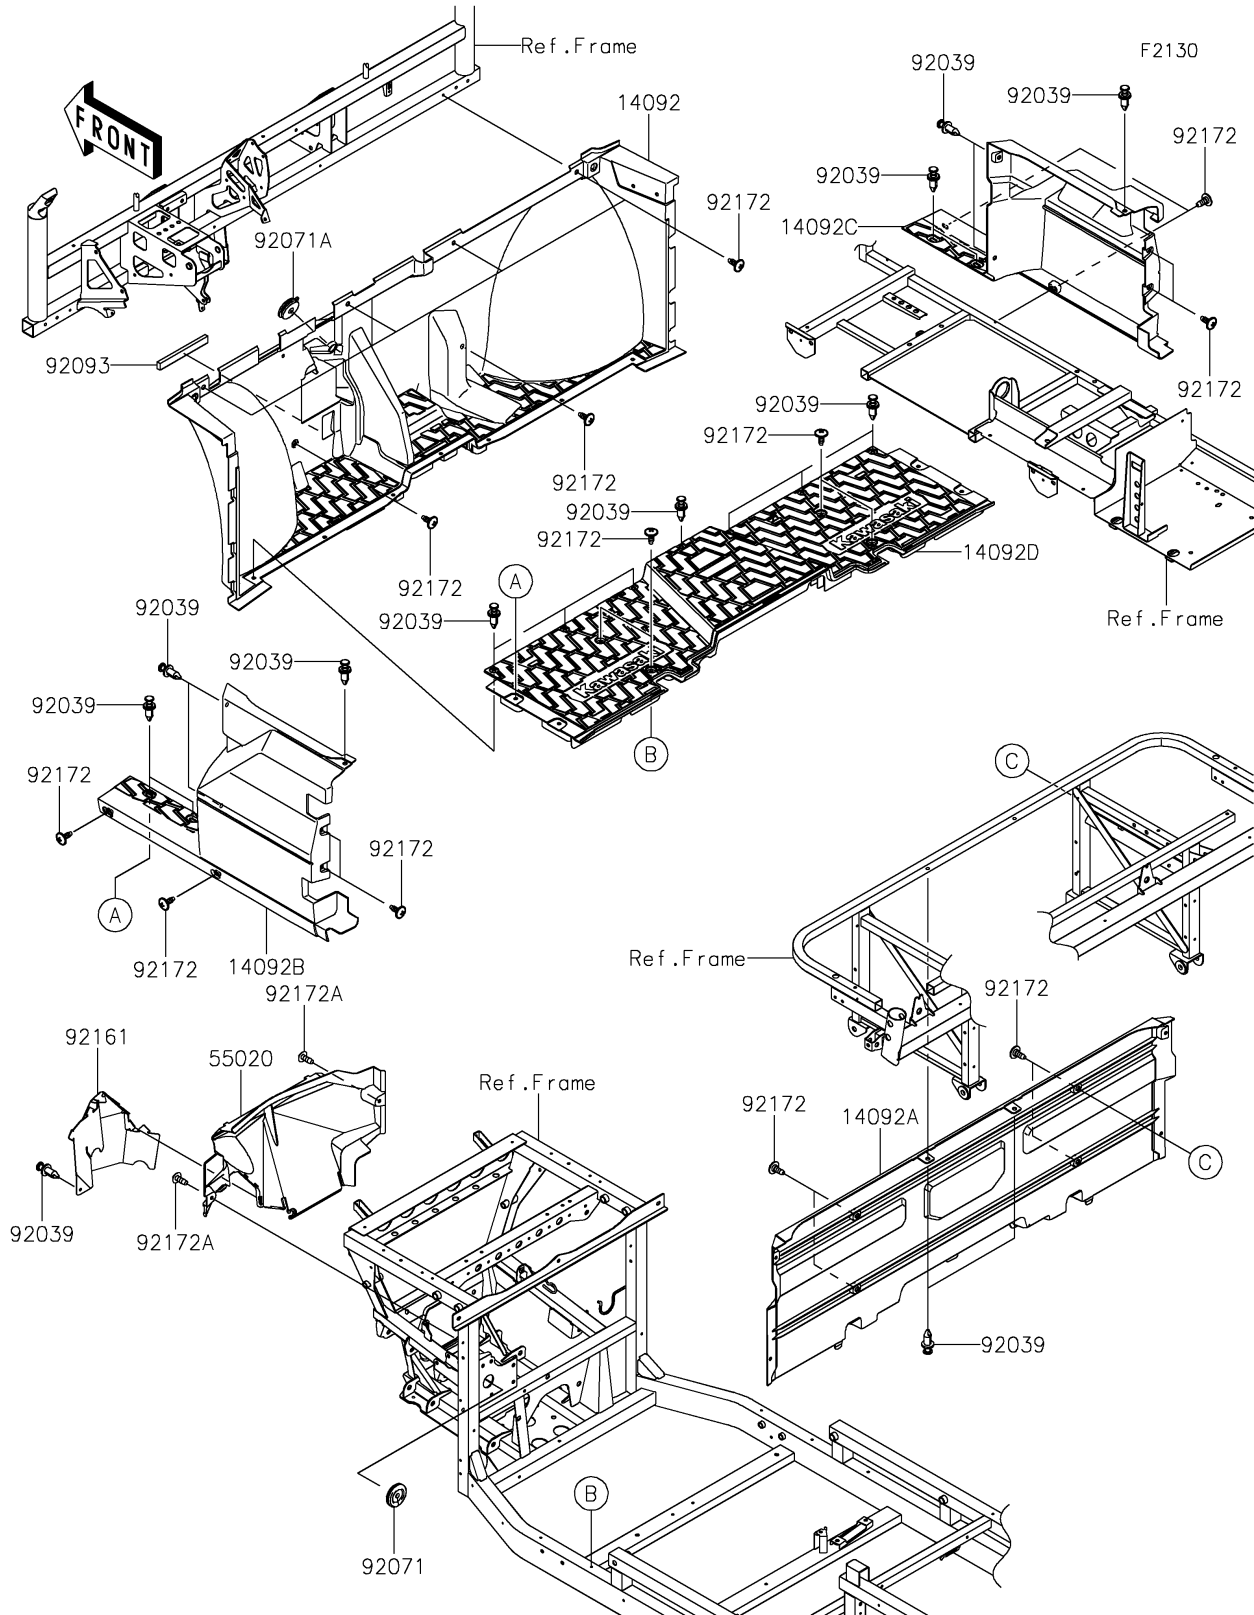

# 2021 MULE PRO-FXT™ EPS LE PARTS DIAGRAM

## Frame Fittings(Front)

### Frame Fittings(Front)

ITEM NAME	PART NUMBER	QUANTITY
COVER,FR FLOOR (Ref # 14092)	14092-1184	1
COVER,FR SEAT (Ref # 14092A)	14092-1185	1
COVER,SIDE,LH,FR (Ref # 14092B)	14092-1188	1
COVER,SIDE,RH,FR (Ref # 14092C)	14092-1189	1
COVER,FLOOR,BOTTOM (Ref # 14092D)	14092-1196	1
GUARD (Ref # 55020)	55020-0961	1
RIVET (Ref # 92039)	92039-0776	20
GROMMET,9X45X9 (Ref # 92071)	92071-0728	1
GROMMET,8X22X8 (Ref # 92071A)	92071-0753	1
SEAL,10X20X165 (Ref # 92093)	92093-0617	1
DAMPER (Ref # 92161)	92161-1649	1
SCREW,6X16 (Ref # 92172)	92172-0711	22
SCREW,TAPPING,6X16 (Ref # 92172A)	92172-0739	2