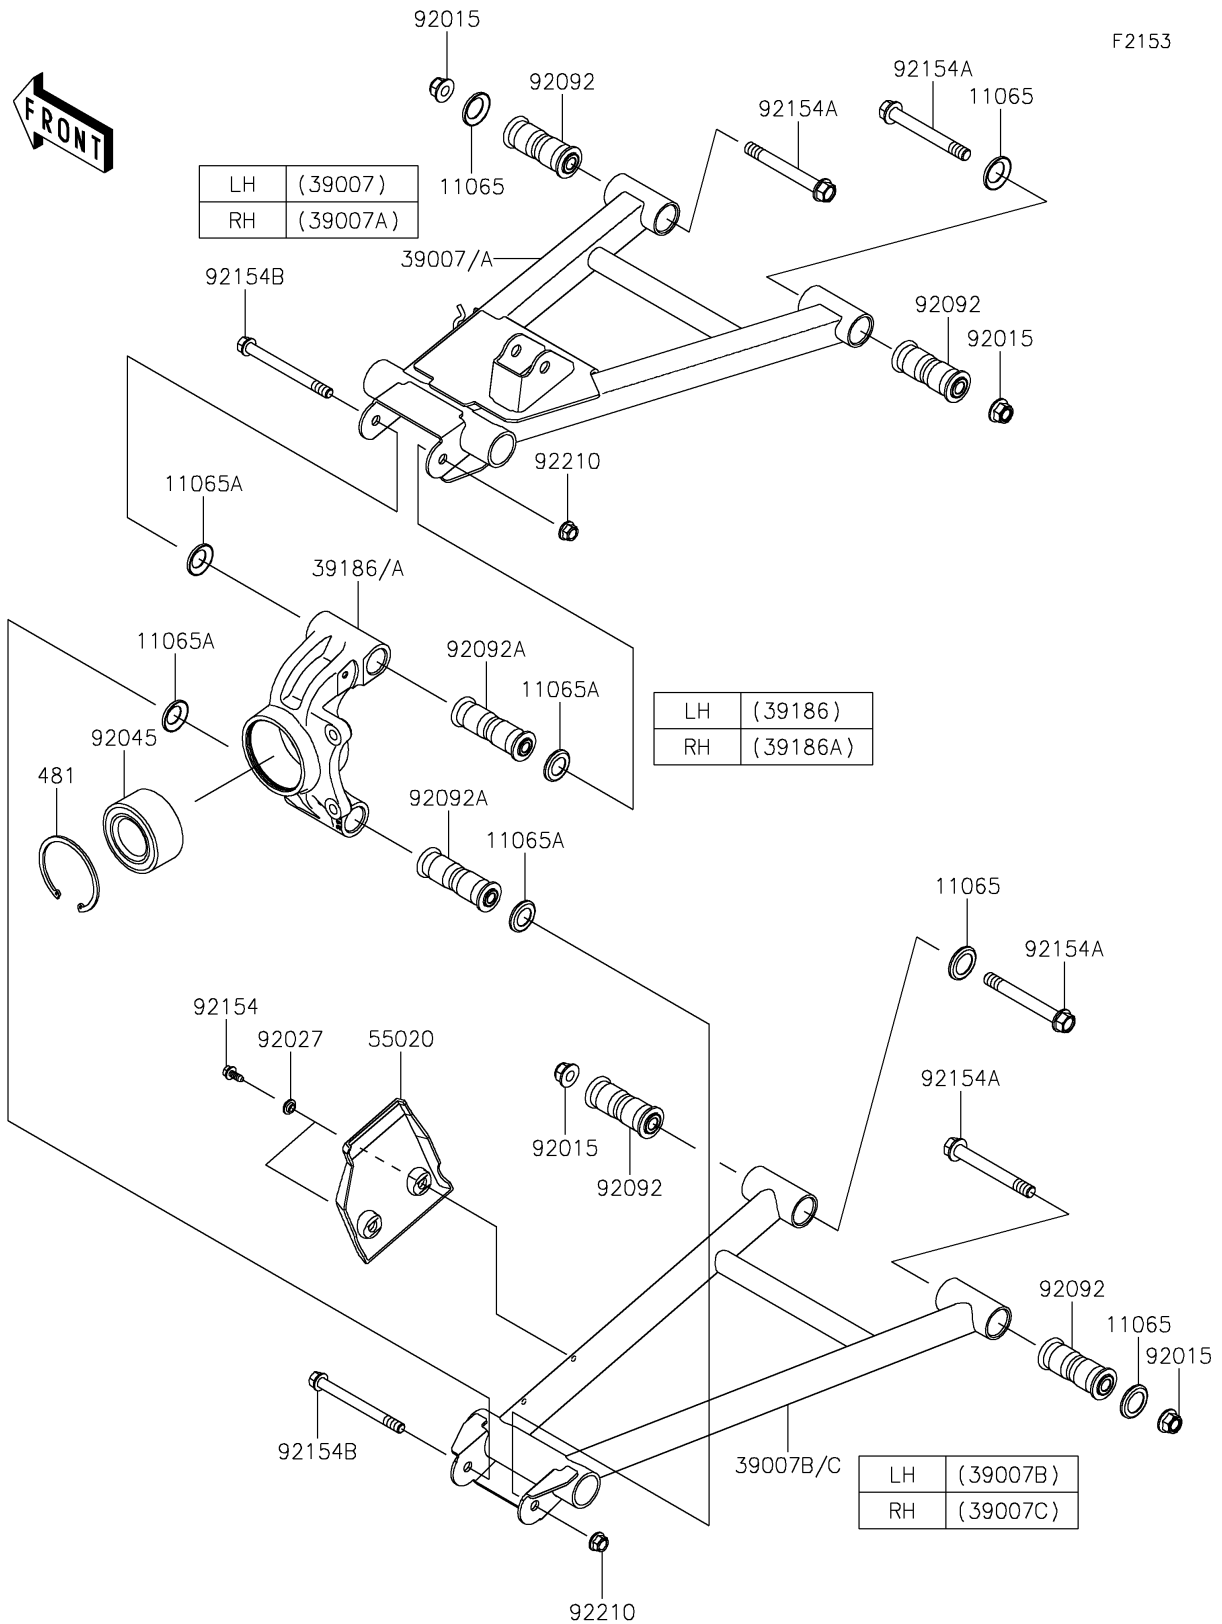

2021 MULE PRO-FXT™ EPS LE PARTS DIAGRAM

Rear Suspension

2021 MULE PRO-FXT™ EPS LE PARTS LIST

Rear Suspension

ITEM NAME	PART NUMBER	QUANTITY
CAP,ARM (Ref # 11065)	11065-0838	8
CAP (Ref # 11065A)	11065-0849	8
ARM-SUSP,RR,UPP,LH (Ref # 39007)	39007-0379	1
ARM-SUSP,RR,UPP,RH (Ref # 39007A)	39007-0380	1
ARM-SUSP,RR,LWR,LH (Ref # 39007B)	39007-0381	1
ARM-SUSP,RR,LWR,RH (Ref # 39007C)	39007-0382	1
KNUCKLE,RR,LH (Ref # 39186)	39186-0317	1
KNUCKLE,RR,RH (Ref # 39186A)	39186-0318	1
CIRCLIP-TYPE-C (Ref # 481)	481J7500	2
GUARD,RR CVJ (Ref # 55020)	55020-0931	2
NUT,LOCK,FLANGED,12MM (Ref # 92015)	92015-1433	8
COLLAR,L=4.6 (Ref # 92027)	92027-1168	4
BEARING-BALL,40X74X36 (Ref # 92045)	92045-0763	2
BUSHING-RUBBER,12X20X78 (Ref # 92092)	92092-0028	8
BUSHING-RUBBER,10.1X17X88 (Ref # 92092A)	92092-0029	4
BOLT,6X15.6 (Ref # 92154)	92154-1250	4
BOLT,FLANGED,12X100 (Ref # 92154A)	92154-1318	8
BOLT,FLANGED,10X110 (Ref # 92154B)	92154-1353	4
NUT,LOCK,FLANGED,10MM (Ref # 92210)	92210-0276	4