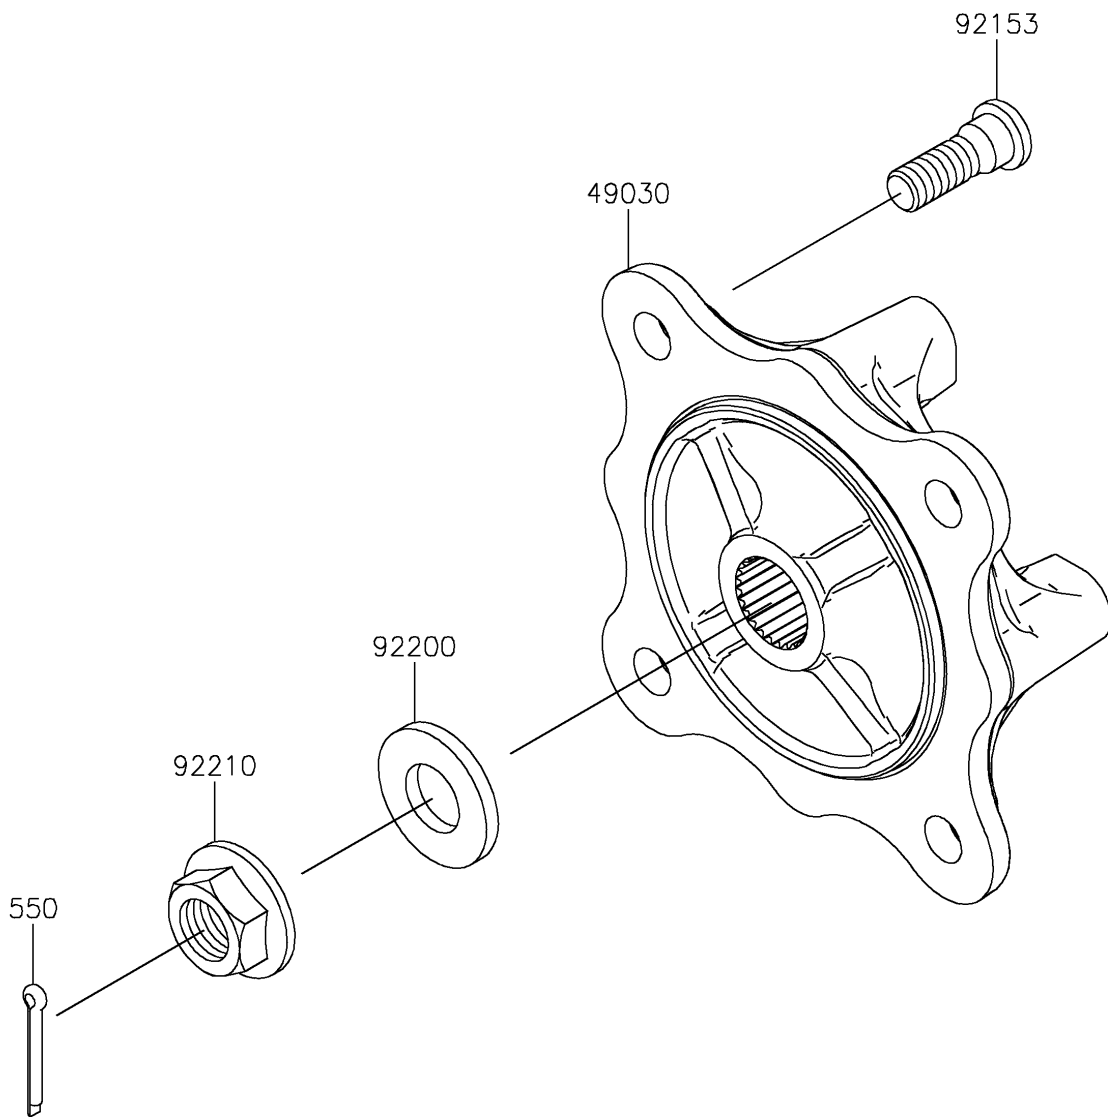

2021 MULE PRO-FXT™ EPS LE PARTS DIAGRAM

Front Hubs/Brakes

F2230

2021 MULE PRO-FXT™ EPS LE PARTS LIST

Front Hubs/Brakes

ITEM NAME	PART NUMBER	QUANTITY
HUB,FR (Ref # 49030)	49030-0048	2
PIN-COTTER,4.0X30 (Ref # 550)	550AA4030	2
BOLT,12MM (Ref # 92153)	92153-1915	8
WASHER,20.3X41X4.5 (Ref # 92200)	92200-0921	2
NUT,FLANGED,20MM (Ref # 92210)	92210-2093	2