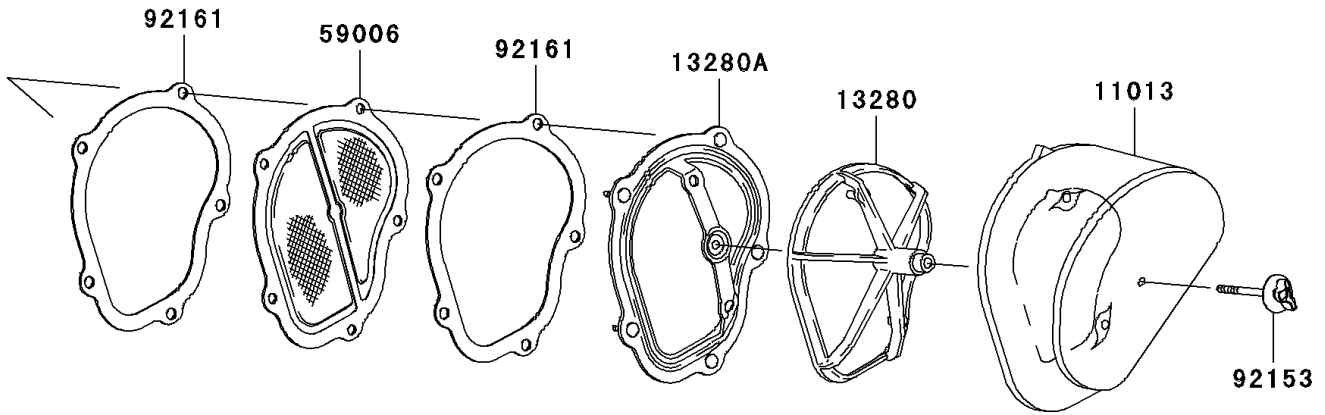

2005 KX250F PARTS DIAGRAM

Air Cleaner

E1130

2005 KX250F PARTS LIST

Air Cleaner

ITEM NAME	PART NUMBER	QUANTITY
CASE-AIR FILTER (Ref # 11011)	11011-0045	1
ELEMENT-AIR FILTER (Ref # 11013)	11013-0008	1
PLATE,DUCT FITTING (Ref # 13271)	13271-0059	1
HOLDER,ELEMENT (Ref # 13280)	13280-0057	1
HOLDER (Ref # 13280A)	13280-0058	1
DUCT,AIR FILTER (Ref # 14073)	14073-0024	1
ARRESTER-FLAME (Ref # 59006)	59006-0005	1
NUT,FLANGED,5MM (Ref # 92015)	92015-1259	5
BOLT,FLANGED,6X16 (Ref # 92150)	92150-1506	2
COLLAR (Ref # 92152)	92152-0250	2
BOLT,6X75 (Ref # 92153)	92153-0623	1
DAMPER (Ref # 92161)	92161-0025	2
CLAMP,CARBURETOR-DUCT (Ref # 92171)	92171-0087	1