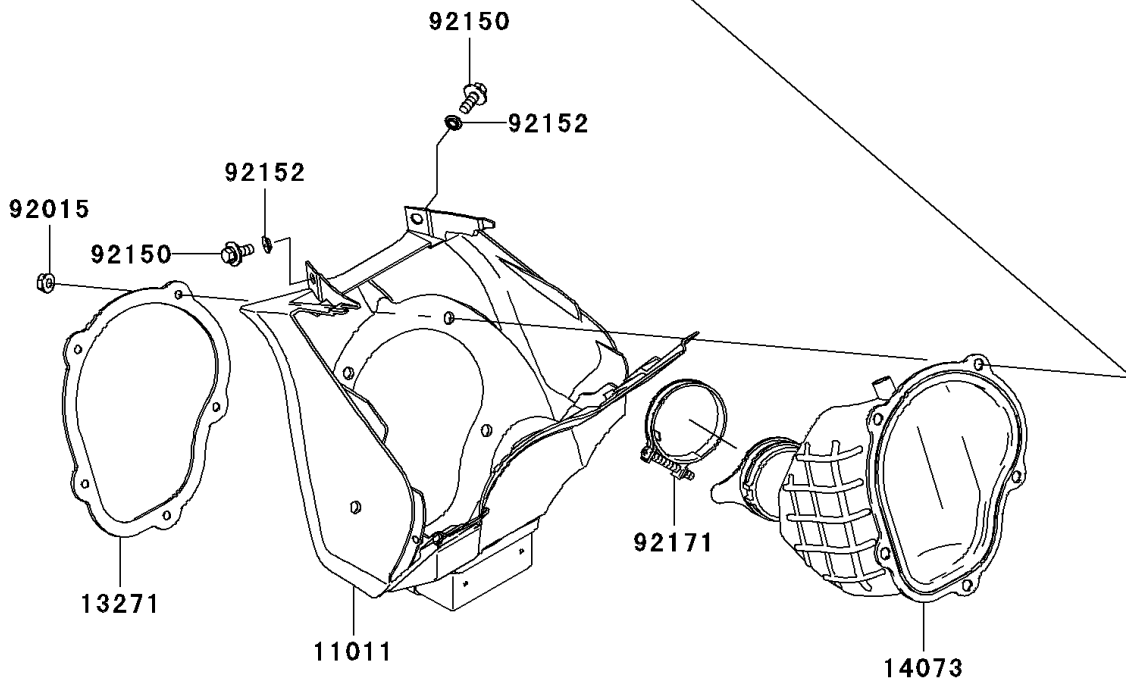

2005 KX250F PARTS DIAGRAM

Air Cleaner

E1130

2005 KX250F PARTS LIST

Air Cleaner

ITEM NAME	PART NUMBER	QUANTITY
CASE-AIR FILTER (Ref # 11011)	11011-0045	1
ELEMENT-AIR FILTER (Ref # 11013)	11013-0008	1
PLATE,DUCT FITTING (Ref # 13271)	13271-0059	1
HOLDER,ELEMENT (Ref # 13280)	13280-0057	1
HOLDER (Ref # 13280A)	13280-0058	1
DUCT,AIR FILTER (Ref # 14073)	14073-0024	1
ARRESTER-FLAME (Ref # 59006)	59006-0005	1
NUT,FLANGED,5MM (Ref # 92015)	92015-1259	5
BOLT,FLANGED,6X16 (Ref # 92150)	92150-1506	2
COLLAR (Ref # 92152)	92152-0250	2
BOLT,6X75 (Ref # 92153)	92153-0623	1
DAMPER (Ref # 92161)	92161-0025	2
CLAMP,CARBURETOR-DUCT (Ref # 92171)	92171-0087	1