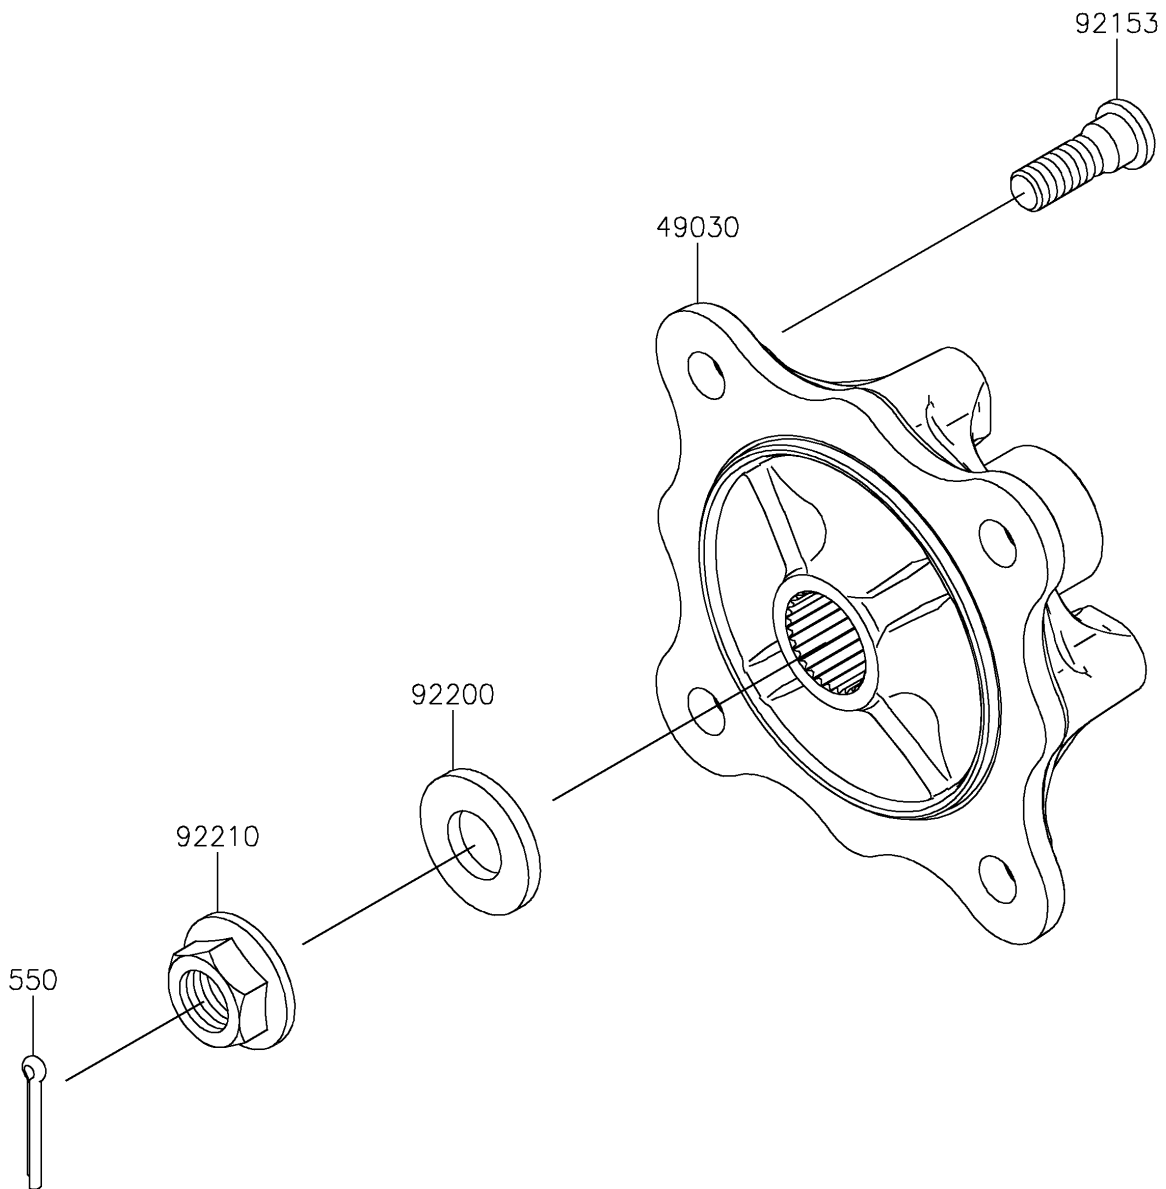

2021 MULE PRO-FXT™ EPS LE PARTS DIAGRAM

Rear Hubs/Brakes

F2240

2021 MULE PRO-FXT™ EPS LE PARTS LIST

Rear Hubs/Brakes

ITEM NAME	PART NUMBER	QUANTITY
HUB,RR (Ref # 49030)	49030-0049	2
PIN-COTTER,4.0X30 (Ref # 550)	550AA4030	2
BOLT,12MM (Ref # 92153)	92153-1915	8
WASHER,20.3X41X4.5 (Ref # 92200)	92200-0921	2
NUT,FLANGED,20MM (Ref # 92210)	92210-2093	2