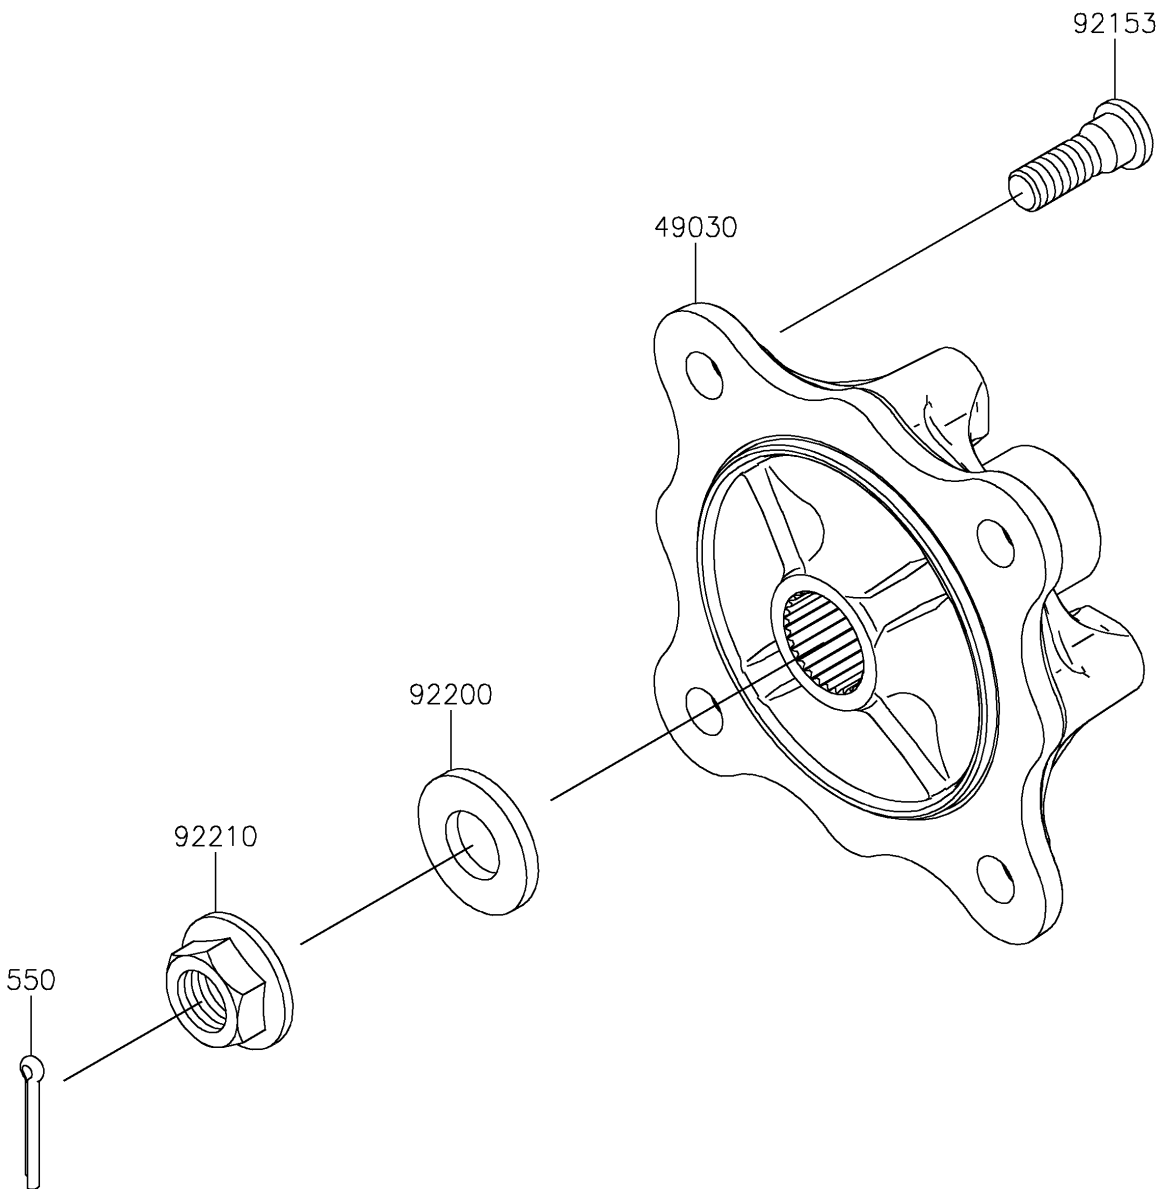

2021 MULE PRO-FXT™ EPS LE PARTS DIAGRAM

Rear Hubs/Brakes

F2240

2021 MULE PRO-FXT™ EPS LE PARTS LIST

Rear Hubs/Brakes

ITEM NAME	PART NUMBER	QUANTITY
HUB,RR (Ref # 49030)	49030-0049	2
PIN-COTTER,4.0X30 (Ref # 550)	550AA4030	2
BOLT,12MM (Ref # 92153)	92153-1915	8
WASHER,20.3X41X4.5 (Ref # 92200)	92200-0921	2
NUT,FLANGED,20MM (Ref # 92210)	92210-2093	2