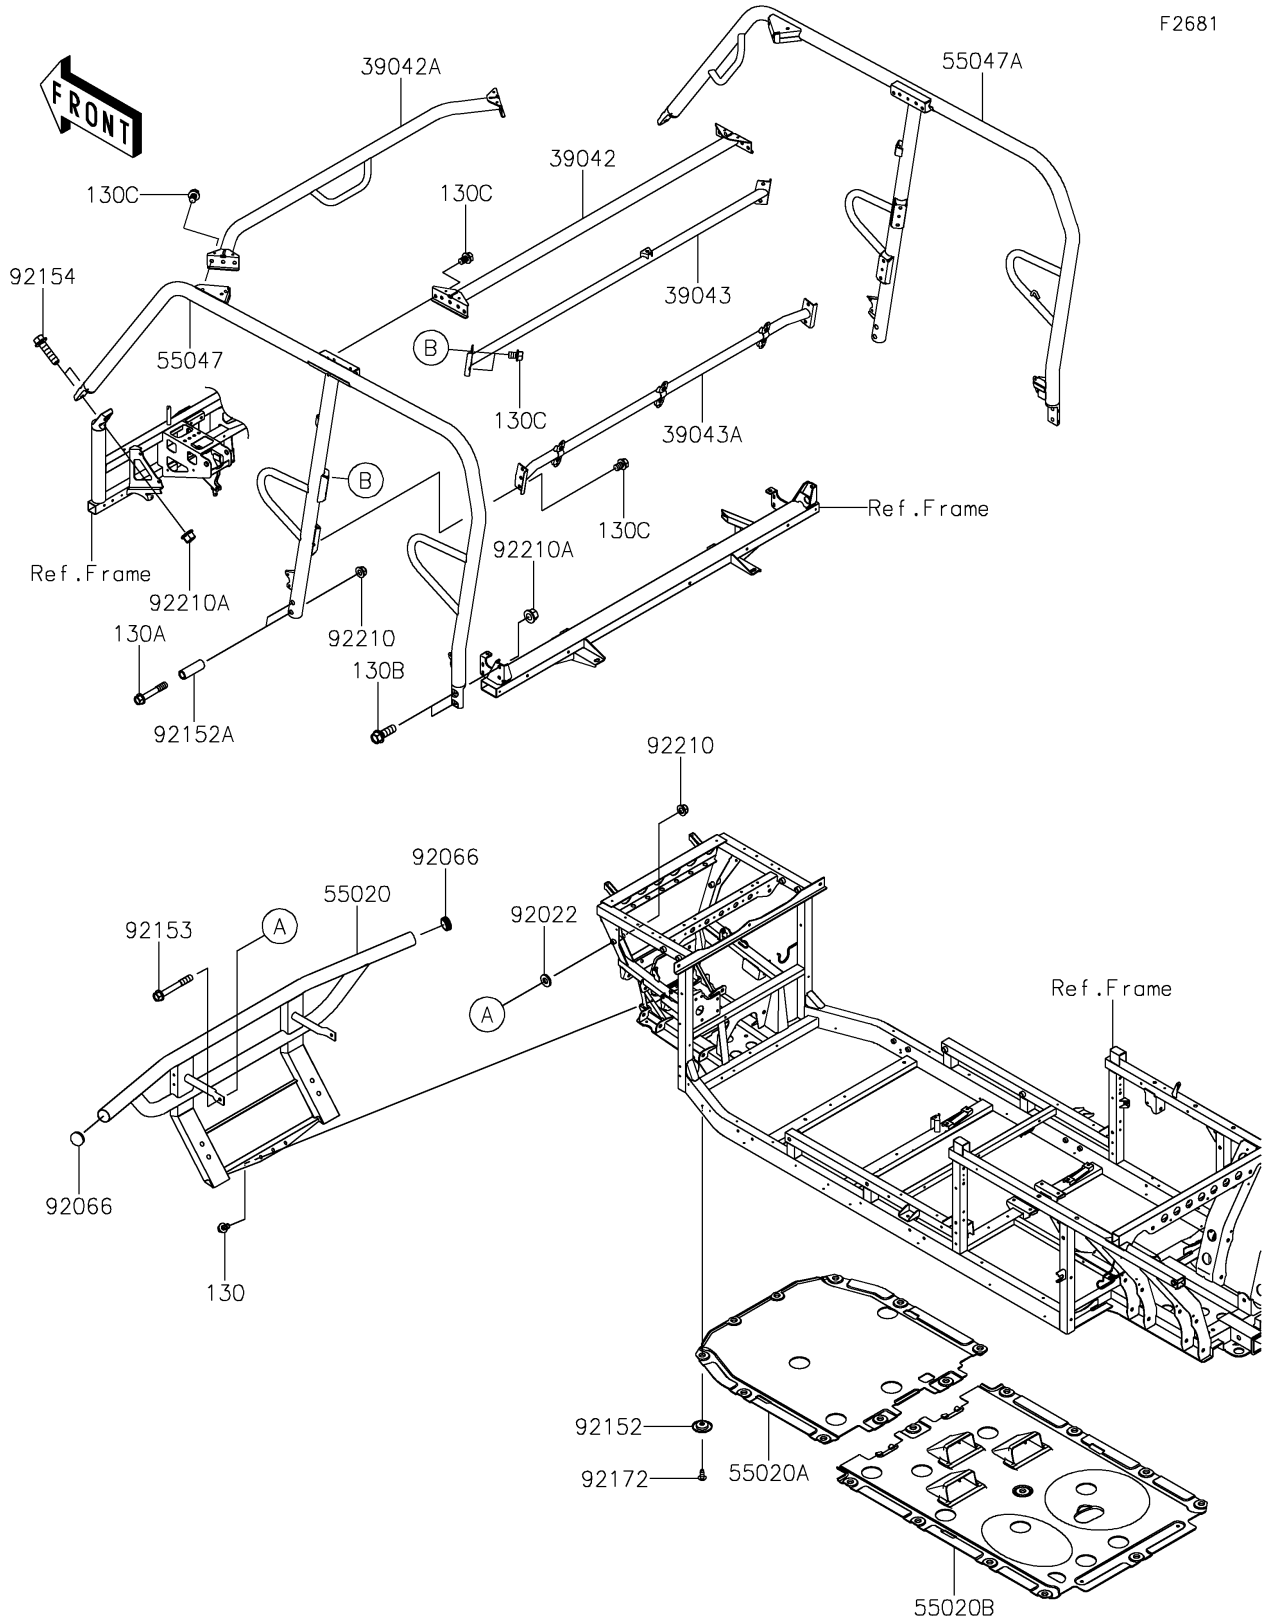

2021 MULE PRO-FXT™ EPS LE PARTS DIAGRAM

Guards/Cab Frame

F2681

2021 MULE PRO-FXT™ EPS LE PARTS LIST

Guards/Cab Frame

ITEM NAME	PART NUMBER	QUANTITY
BOLT-FLANGED,8X16 (Ref # 130)	130BA0816	3
BOLT-FLANGED,10X60 (Ref # 130A)	130BA1060	4
BOLT-FLANGED,12X35 (Ref # 130B)	130BA1235	4
BOLT-FLANGED,10X14 (Ref # 130C)	130CA1014	20
CROSSMEMBER,RR,T.BLACK (Ref # 39042)	39042-0015-388	1
CROSSMEMBER,FR,T.BLACK (Ref # 39042A)	39042-0016-388	1
CROSSMEMBER-COMP,B-P.,UPP,BLK (Ref # 39043)	39043-0016-388	1
CROSSMEMBER-COMP,B-P.,LWR,BLK (Ref # 39043A)	39043-0017-388	1
GUARD,FR PIPE,T.BLACK (Ref # 55020)	55020-0933-388	1
GUARD,SKID PLATE (Ref # 55020A)	55020-0934	1
GUARD,SKID PLATE (Ref # 55020B)	55020-0935	1
BAR-COMP,LH,T.BLACK (Ref # 55047)	55047-0361-388	1
BAR-COMP,RH,T.BLACK (Ref # 55047A)	55047-0362-388	1
WASHER,10X22X3 (Ref # 92022)	92022-1365	2
PLUG (Ref # 92066)	92066-0769	2
COLLAR (Ref # 92152)	92152-0784	21
COLLAR,10.5X16X47 (Ref # 92152A)	92152-1800	4
BOLT,FLANGED,10X75 (Ref # 92153)	92153-1384	2
BOLT,FLANGED,12X45 (Ref # 92154)	92154-1420	4
SCREW,TAPPING,6X16 (Ref # 92172)	92172-0739	21
NUT,LOCK,FLANGED,10MM (Ref # 92210)	92210-0276	6
NUT,12MM (Ref # 92210A)	92210-0603	8