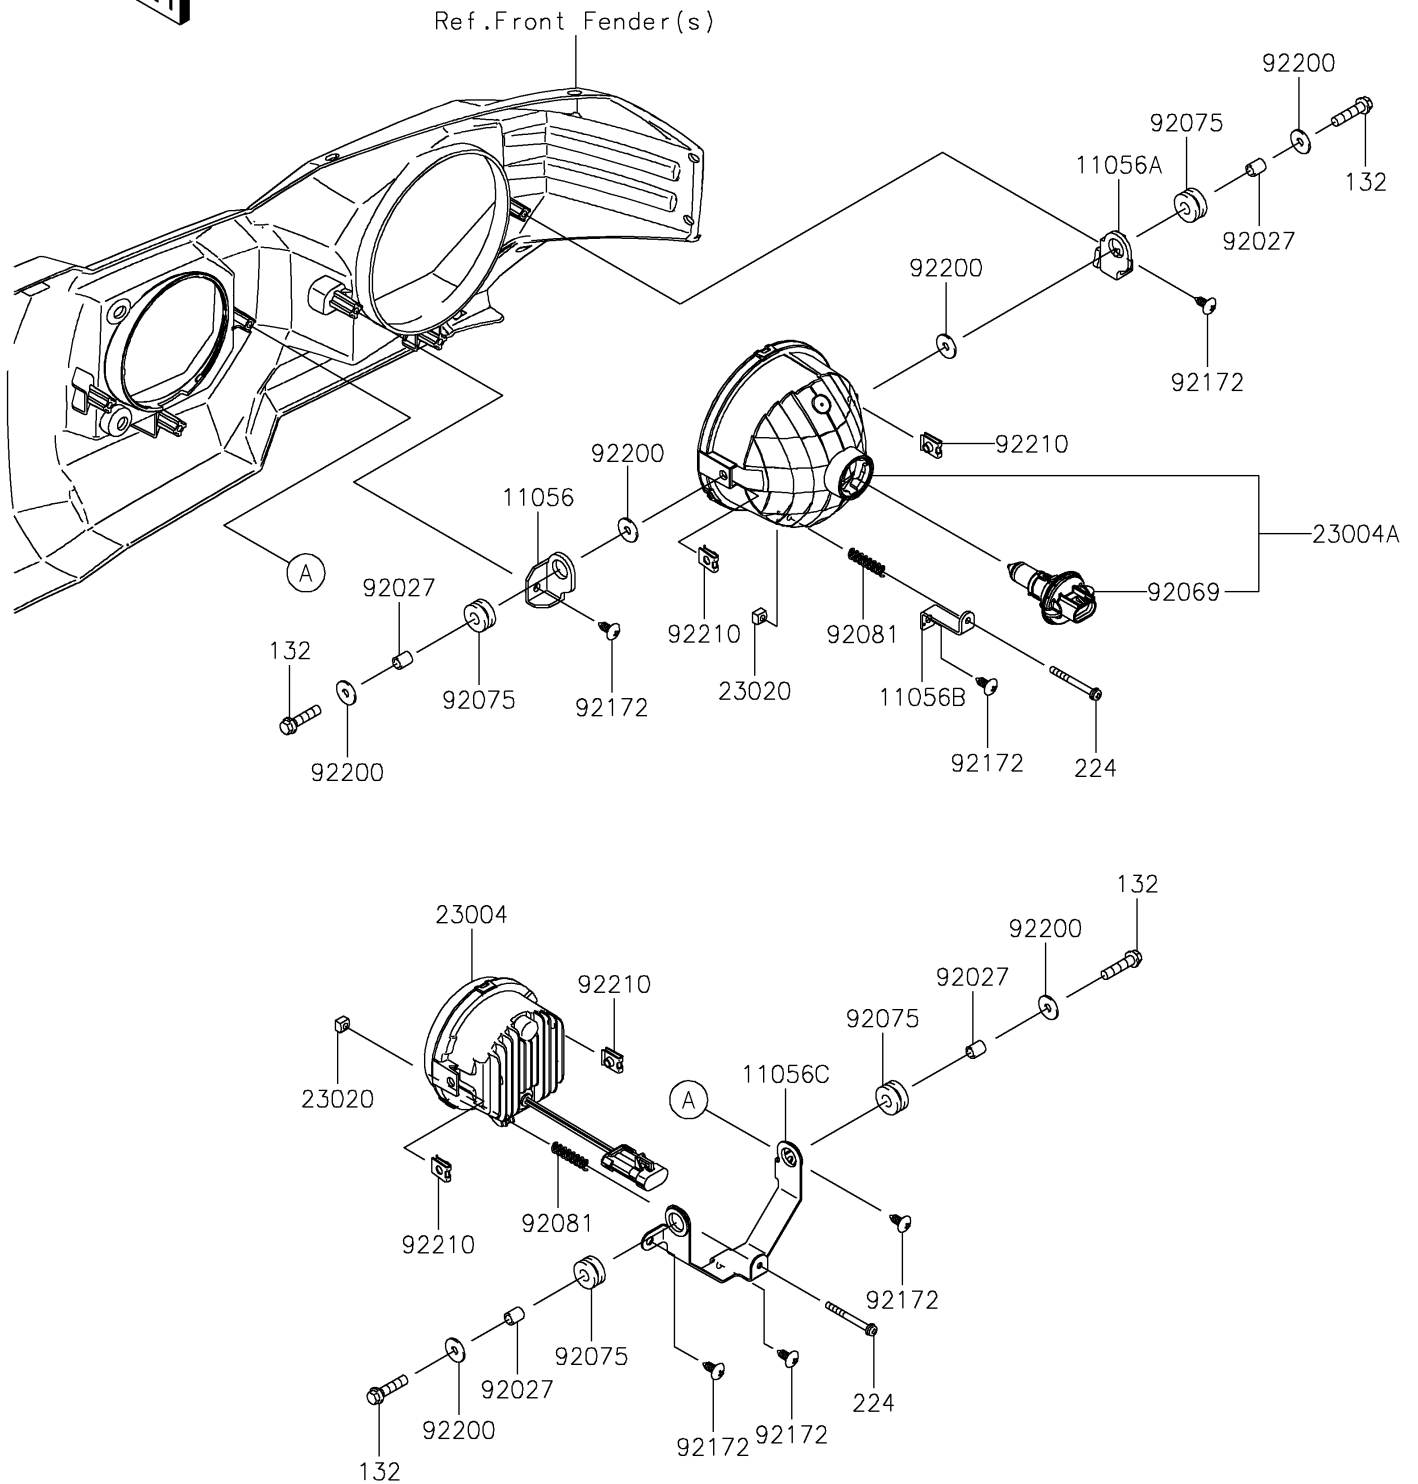

2021 MULE PRO-FXT™ EPS LE PARTS DIAGRAM

Headlight(s)

F2710

2021 MULE PRO-FXT™ EPS LE PARTS LIST

Headlight(s)

ITEM NAME	PART NUMBER	QUANTITY
BRACKET,LH (Ref # 11056)	11056-2931	2
BRACKET,RH (Ref # 11056A)	11056-2932	2
BRACKET (Ref # 11056B)	11056-2933	2
BRACKET,LAMP STAY (Ref # 11056C)	11056-3857	2
BOLT-FLANGED-SMALL,6X25 (Ref # 132)	132BA0625	8
SCREW-PAN-WP-CROS (Ref # 224)	224AA0440	4
LAMP-HEAD (Ref # 23004)	23004-0372	2
LAMP-HEAD (Ref # 23004A)	23004-0387	2
NUT,4MM,FOCUS ADJUST (Ref # 23020)	23020-018	4
COLLAR,6.8X10X12 (Ref # 92027)	92027-162	8
BULB,12V 60/55W,H13 (Ref # 92069)	92069-0105	2
DAMPER,10X24X12 (Ref # 92075)	92075-1690	8
SPRING,FOCUS ADJUST (Ref # 92081)	92081-1896	4
SCREW,6X16 (Ref # 92172)	92172-0284	12
WASHER,6.5X20X1.6 (Ref # 92200)	92200-0283	12
NUT (Ref # 92210)	92210-1125	8