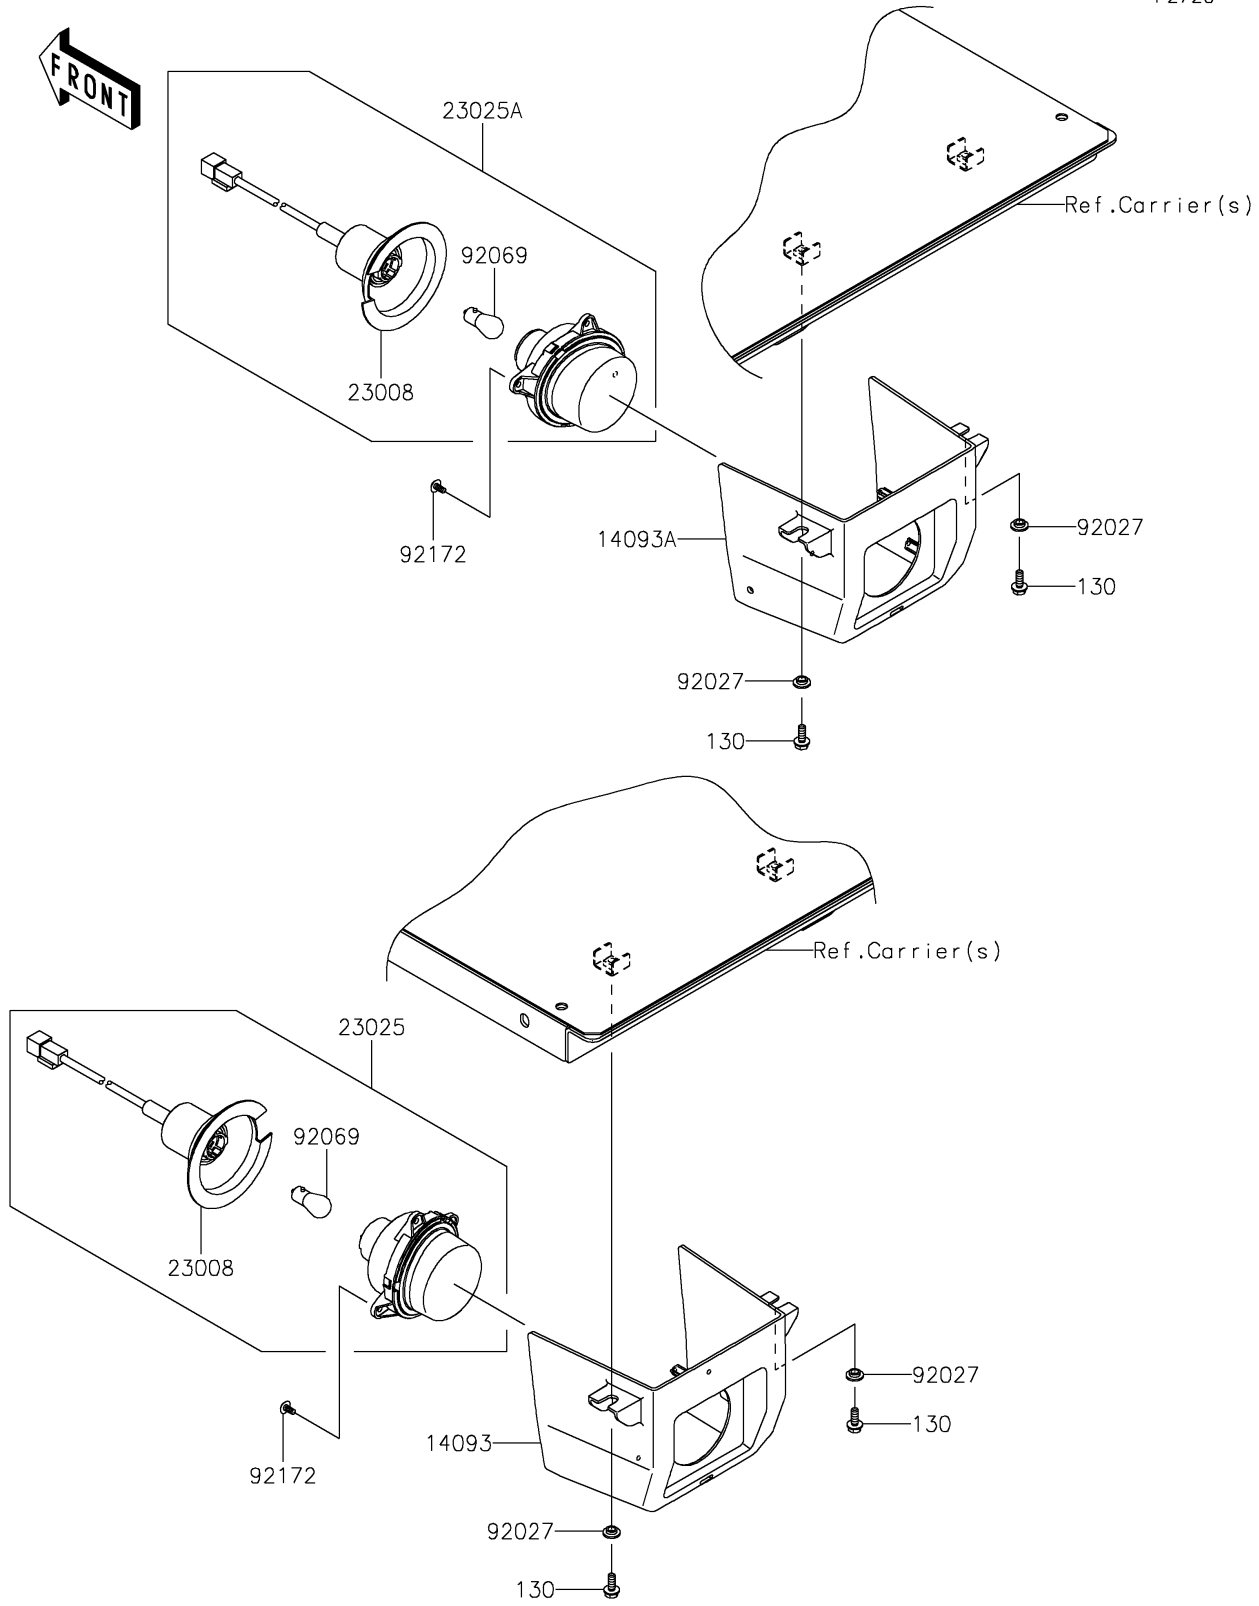

2021 MULE PRO-FXT™ EPS LE PARTS DIAGRAM

Taillight(s)

F2720

2021 MULE PRO-FXT™ EPS LE PARTS LIST

Taillight(s)

ITEM NAME	PART NUMBER	QUANTITY
BOLT-FLANGED,6X16 (Ref # 130)	130CA0616	4
COVER,TAIL LAMP,LH (Ref # 14093)	14093-0580	1
COVER,TAIL LAMP,RH (Ref # 14093A)	14093-0581	1
SOCKET-ASSY (Ref # 23008)	23008-0162	2
LAMP-TAIL,LH (Ref # 23025)	23025-0334	1
LAMP-TAIL,RH (Ref # 23025A)	23025-0341	1
COLLAR,L=4.6 (Ref # 92027)	92027-1168	4
BULB,12V 21/5W (Ref # 92069)	92069-0072	2
SCREW,TAPPING,5X10 (Ref # 92172)	92172-0262	6