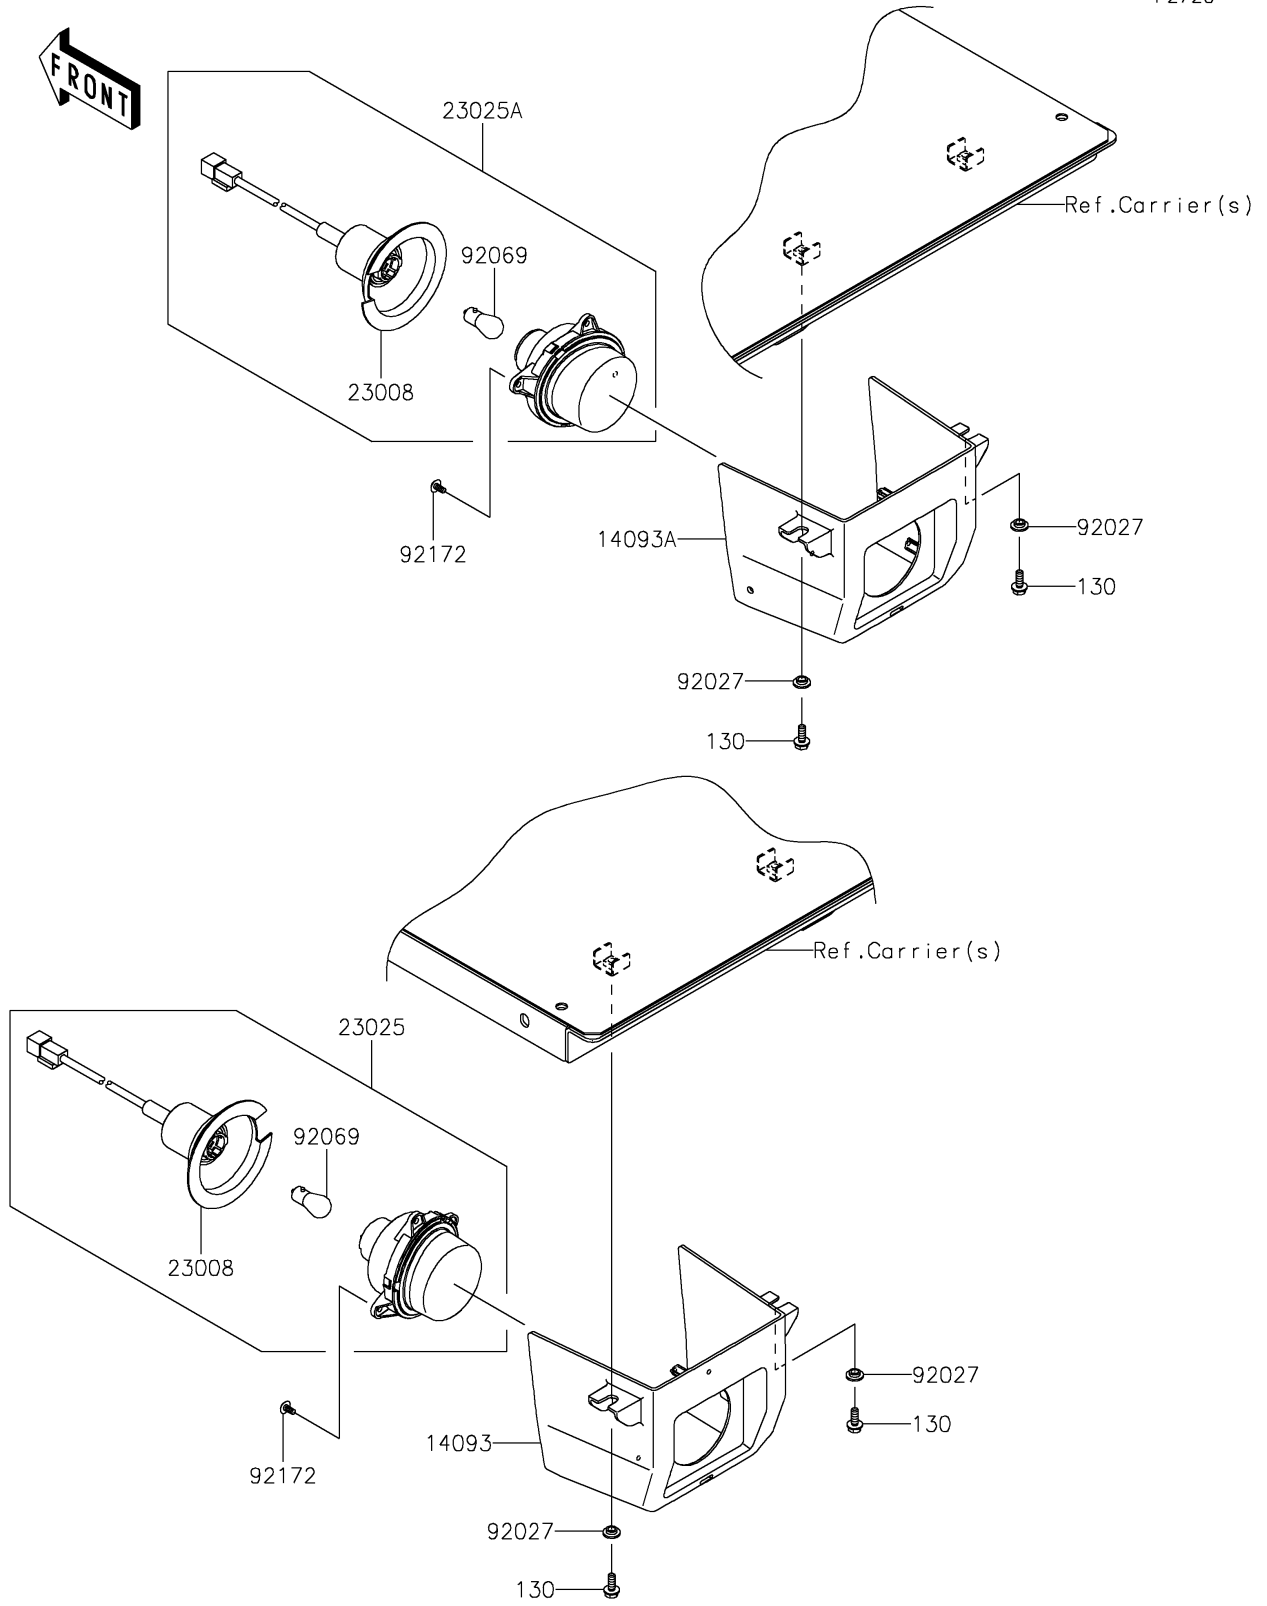

# 2021 MULE PRO-FXT™ EPS LE PARTS DIAGRAM

Taillight(s)

F2720

### Taillight(s)

ITEM NAME	PART NUMBER	QUANTITY
BOLT-FLANGED,6X16 (Ref # 130)	130CA0616	4
COVER,TAIL LAMP,LH (Ref # 14093)	14093-0580	1
COVER,TAIL LAMP,RH (Ref # 14093A)	14093-0581	1
SOCKET-ASSY (Ref # 23008)	23008-0162	2
LAMP-TAIL,LH (Ref # 23025)	23025-0334	1
LAMP-TAIL,RH (Ref # 23025A)	23025-0341	1
COLLAR,L=4.6 (Ref # 92027)	92027-1168	4
BULB,12V 21/5W (Ref # 92069)	92069-0072	2
SCREW,TAPPING,5X10 (Ref # 92172)	92172-0262	6