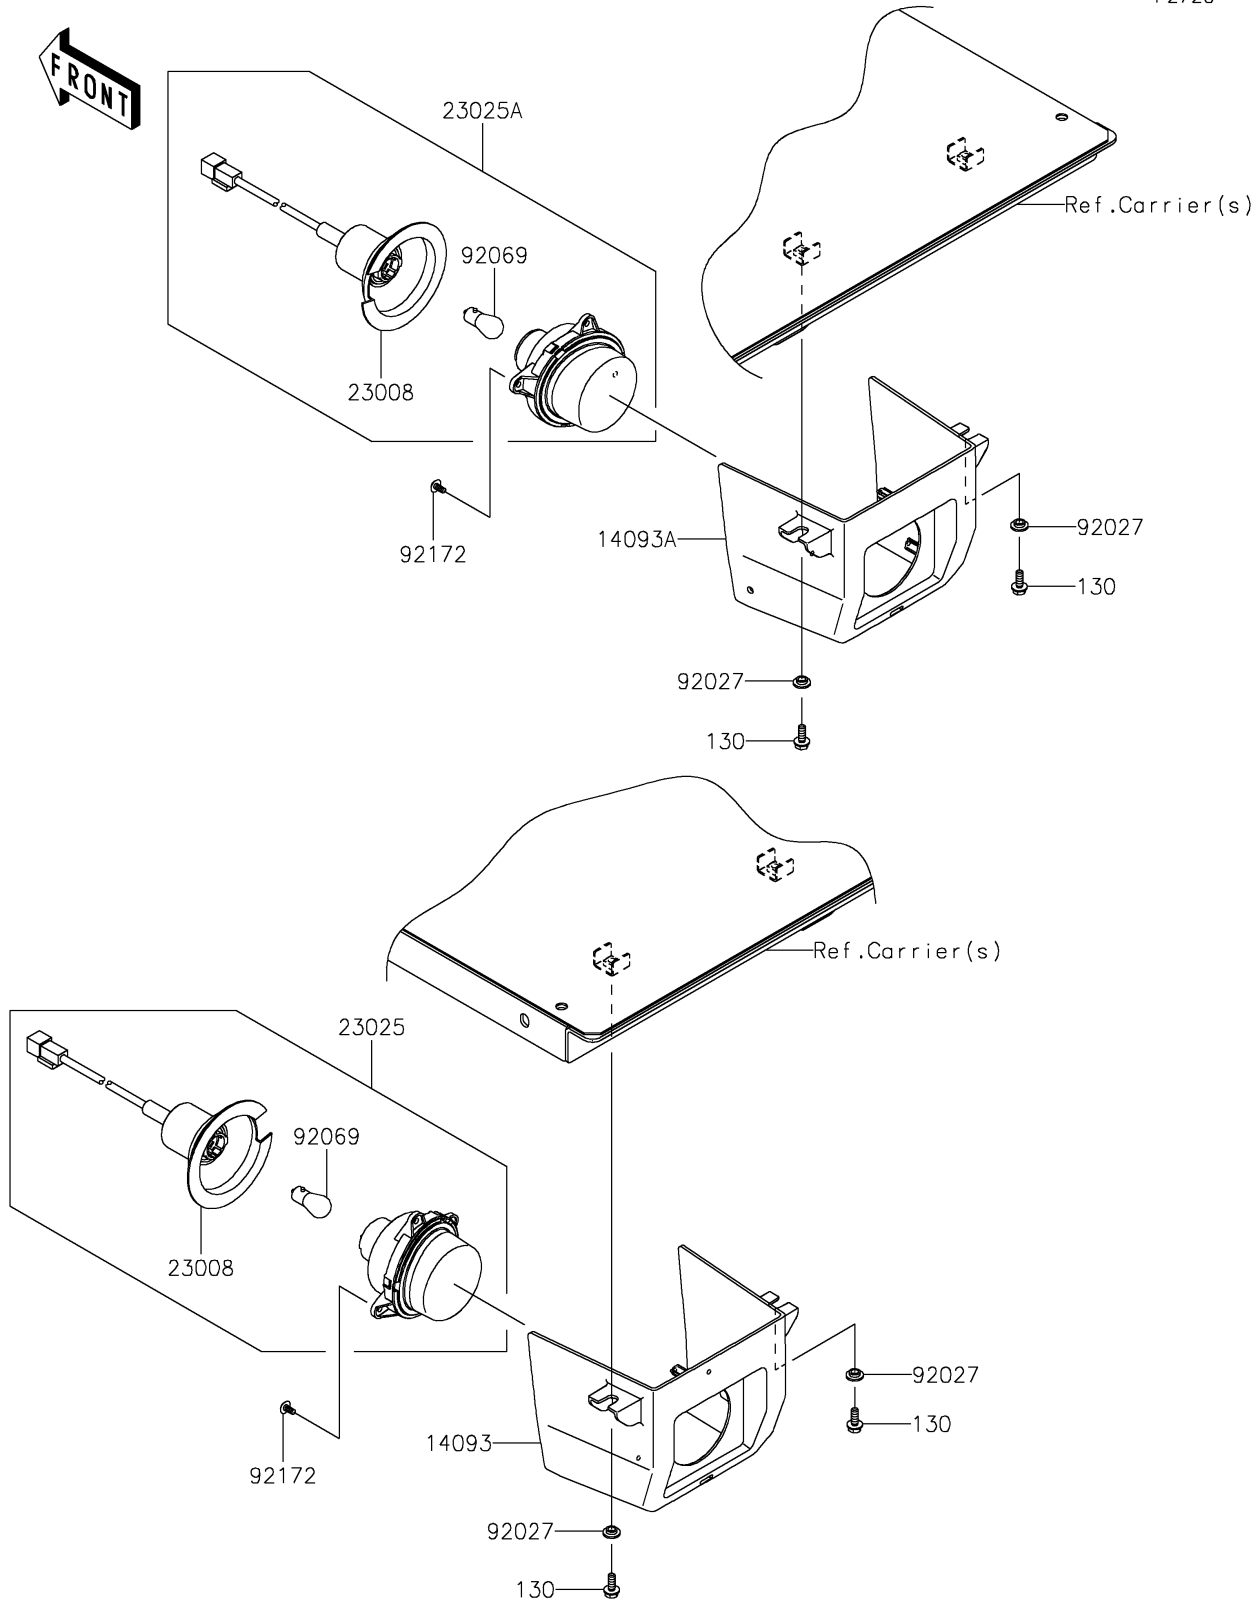

# 2021 MULE PRO-FXT™ EPS LE PARTS DIAGRAM

Taillight(s)

F2720

### Taillight(s)

| ITEM NAME                         | PART NUMBER | QUANTITY |
|-----------------------------------|-------------|----------|
| BOLT-FLANGED,6X16 (Ref # 130)     | 130CA0616   | 4        |
| COVER,TAIL LAMP,LH (Ref # 14093)  | 14093-0580  | 1        |
| COVER,TAIL LAMP,RH (Ref # 14093A) | 14093-0581  | 1        |
| SOCKET-ASSY (Ref # 23008)         | 23008-0162  | 2        |
| LAMP-TAIL,LH (Ref # 23025)        | 23025-0334  | 1        |
| LAMP-TAIL,RH (Ref # 23025A)       | 23025-0341  | 1        |
| COLLAR,L=4.6 (Ref # 92027)        | 92027-1168  | 4        |
| BULB,12V 21/5W (Ref # 92069)      | 92069-0072  | 2        |
| SCREW,TAPPING,5X10 (Ref # 92172)  | 92172-0262  | 6        |