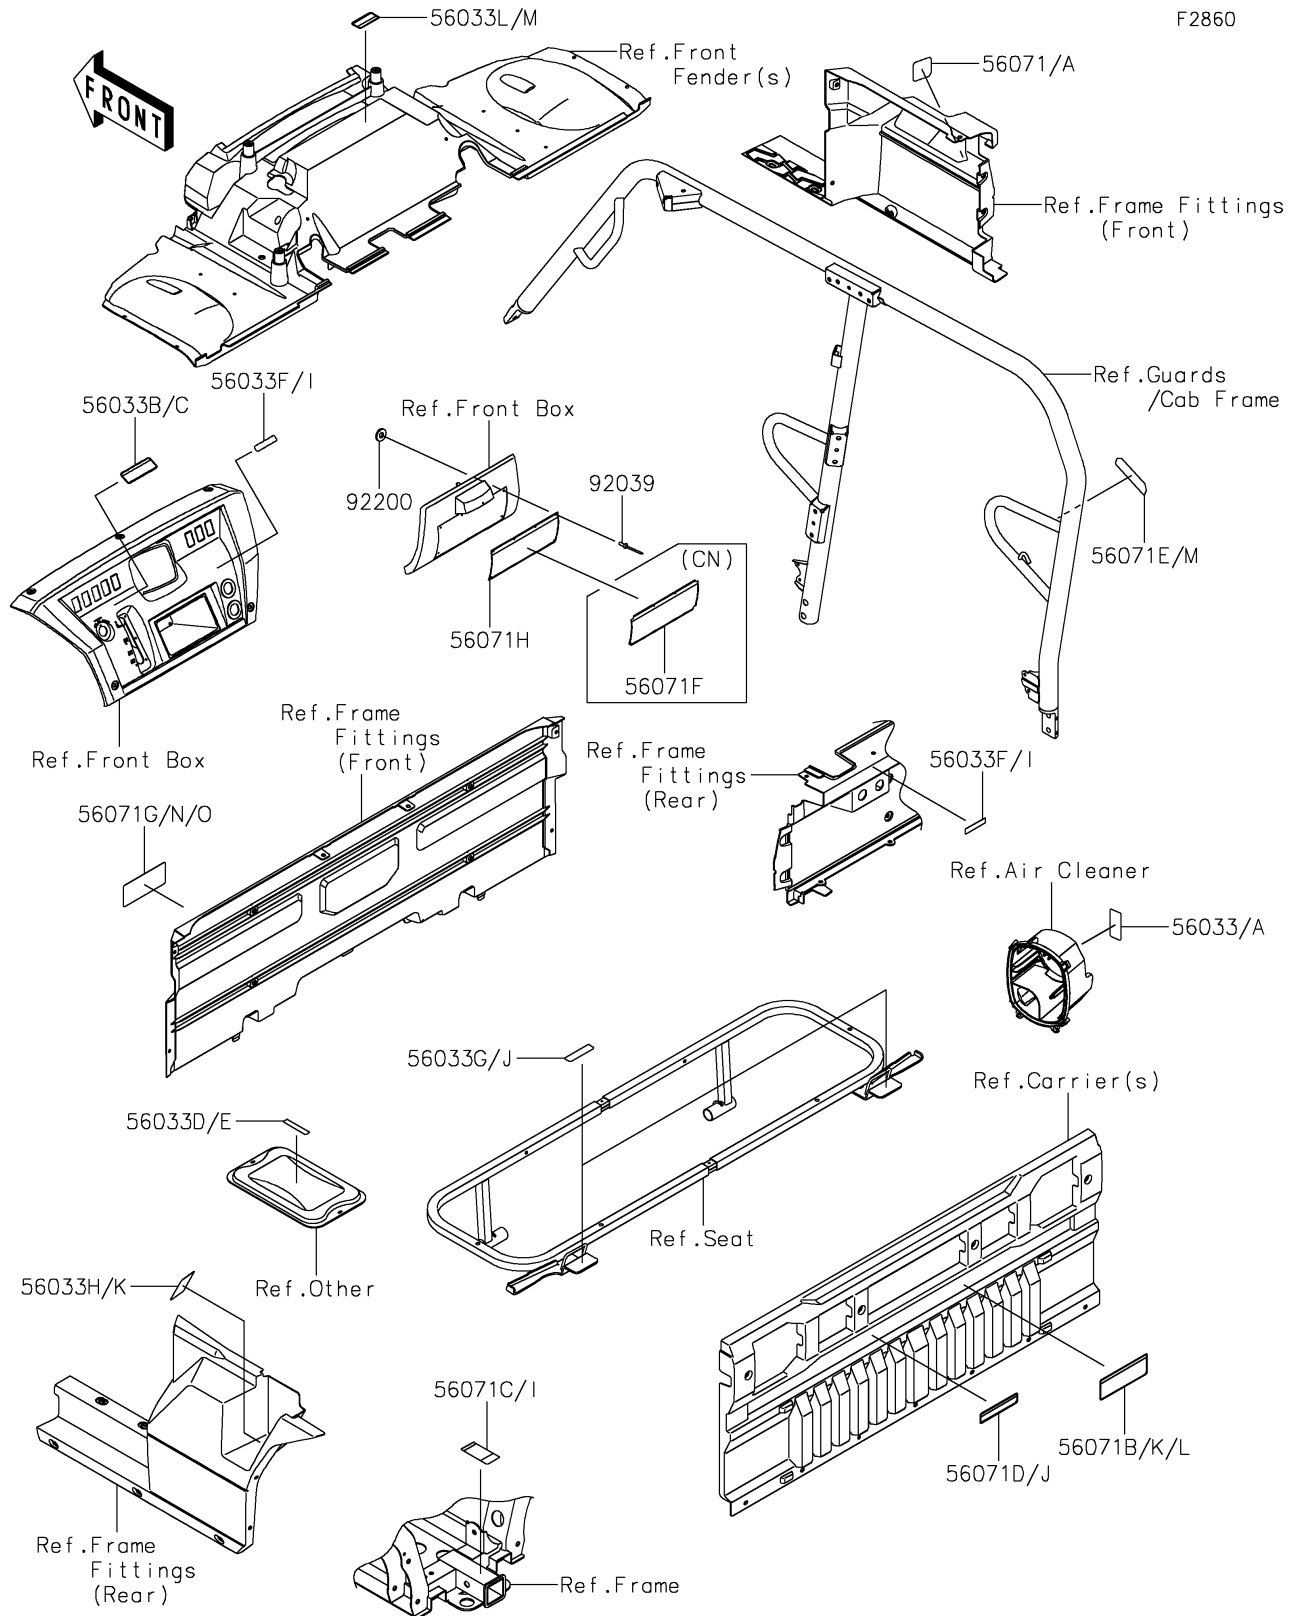

2021 MULE PRO-FXT™ EPS LE PARTS DIAGRAM

Labels

2021 MULE PRO-FXT™ EPS LE PARTS LIST

Labels

ITEM NAME	PART NUMBER	QUANTITY
LABEL-MANUAL,AIR CLEANER (Ref # 56033)	56033-0724	1
LABEL-MANUAL,AIR CLEANER (Ref # 56033A)	56033-0731	1
LABEL-MANUAL,SHIFT NOTICE (Ref # 56033B)	56033-0822	1
LABEL-MANUAL,SHIFT NOTICE (Ref # 56033C)	56033-0826	1
LABEL-MANUAL,STORAGE MAX LOAD (Ref # 56033D)	56033-0966	1
LABEL-MANUAL,STORAGE MAX LOAD (Ref # 56033E)	56033-0967	1
LABEL-MANUAL,DC OUTLET (Ref # 56033F)	56033-0993	2
LABEL-MANUAL,REAR SEAT (Ref # 56033G)	56033-0995	2
LABEL-MANUAL,DRIVE BELT (Ref # 56033H)	56033-0996	1
LABEL-MANUAL,DC OUTLET (Ref # 56033I)	56033-0997	2
LABEL-MANUAL,REAR SEAT (Ref # 56033J)	56033-0999	2
LABEL-MANUAL,DRIVE BELT (Ref # 56033K)	56033-1000	1
LABEL-MANUAL,FRONT HOOD (Ref # 56033L)	56033-1379	1
LABEL-MANUAL,FRONT HOOD (Ref # 56033M)	56033-1380	1
LABEL-WARNING,GASOLINE (Ref # 56071)	56071-0588	1
LABEL-WARNING,GASOLINE (Ref # 56071A)	56071-0593	1
LABEL-WARNING,CARGO CAPA. (Ref # 56071B)	56071-0699	1
LABEL-WARNING,TRAILER HITCH (Ref # 56071C)	56071-0701	1
LABEL-WARNING,SCREEN OPERATION (Ref # 56071D)	56071-0702	1
LABEL-WARNING,BED OPERATION (Ref # 56071E)	56071-0703	2
LABEL-WARNING,GENERAL (Ref # 56071F)	56071-0706	1
LABEL-WARNING,TIRE&LOAD (Ref # 56071G)	56071-0707	1
LABEL-WARNING,GENERAL (Ref # 56071H)	56071-0709	1
LABEL-WARNING,TRAILER HITCH (Ref # 56071I)	56071-0711	1
LABEL-WARNING,SCREEN OPERATION (Ref # 56071J)	56071-0712	1
LABEL-WARNING,CARGO CAPA. (Ref # 56071K)	56071-0713	1
LABEL-WARNING,CARGO CAPA. (Ref # 56071L)	56071-0714	1
LABEL-WARNING,BED OPERATION (Ref # 56071M)	56071-0717	2
LABEL-WARNING,TIRE&LOAD (Ref # 56071N)	56071-0719	1

2021 MULE PRO-FXT™ EPS LE PARTS LIST

Labels

ITEM NAME	PART NUMBER	QUANTITY
LABEL-WARNING,TIRE&LOAD (Ref # 560710)	56071-0721	1
RIVET,3.2X8 (Ref # 92039)	92039-3763	6
WASHER,3.5X8X1 (Ref # 92200)	92200-1251	6