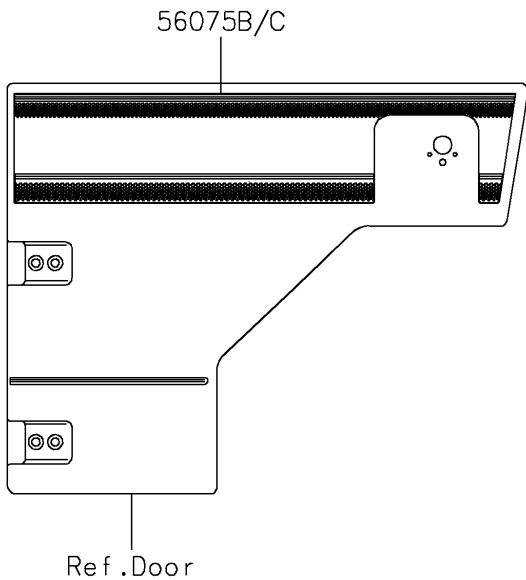

2021 MULE PRO-FXT™ EPS LE PARTS DIAGRAM

Decals(Red)

F2861

2021 MULE PRO-FXT™ EPS LE PARTS LIST

Decals(Red)

ITEM NAME	PART NUMBER	QUANTITY
MARK,FR FENDER,LE (Ref # 56054)	56054-1569	2
MARK,FR FENDER,MULE PRO-FXT (Ref # 56054A)	56054-1830	2
PATTERN,FR FENDER,LH,EPS (Ref # 56075)	56075-1891	1
PATTERN,FR FENDER,RH,EPS (Ref # 56075A)	56075-1892	1
PATTERN,SIDE GUARD,LH,FR (Ref # 56075B)	56075-1893	1
PATTERN,SIDE GUARD,RH,FR (Ref # 56075C)	56075-1894	1
PATTERN,SIDE GUARD,LH,RR (Ref # 56075D)	56075-1895	1
PATTERN,SIDE GUARD,RH,RR (Ref # 56075E)	56075-1896	1
PATTERN,CARRIER PANEL,LH (Ref # 56075F)	56075-1897	1
PATTERN,CARRIER PANEL,RH (Ref # 56075G)	56075-1898	1