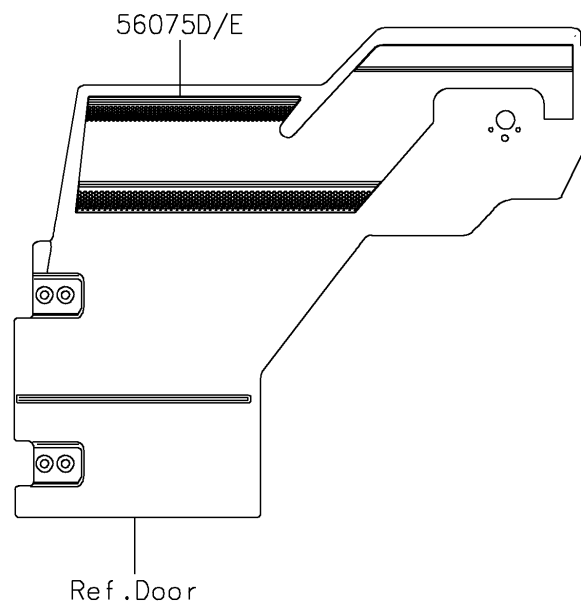

2021 MULE PRO-FXT™ EPS LE PARTS DIAGRAM

Decals(Red)

F2861

2021 MULE PRO-FXT™ EPS LE PARTS LIST

Decals(Red)

ITEM NAME	PART NUMBER	QUANTITY
MARK,FR FENDER,LE (Ref # 56054)	56054-1569	2
MARK,FR FENDER,MULE PRO-FXT (Ref # 56054A)	56054-1830	2
PATTERN,FR FENDER,LH,EPS (Ref # 56075)	56075-1891	1
PATTERN,FR FENDER,RH,EPS (Ref # 56075A)	56075-1892	1
PATTERN,SIDE GUARD,LH,FR (Ref # 56075B)	56075-1893	1
PATTERN,SIDE GUARD,RH,FR (Ref # 56075C)	56075-1894	1
PATTERN,SIDE GUARD,LH,RR (Ref # 56075D)	56075-1895	1
PATTERN,SIDE GUARD,RH,RR (Ref # 56075E)	56075-1896	1
PATTERN,CARRIER PANEL,LH (Ref # 56075F)	56075-1897	1
PATTERN,CARRIER PANEL,RH (Ref # 56075G)	56075-1898	1