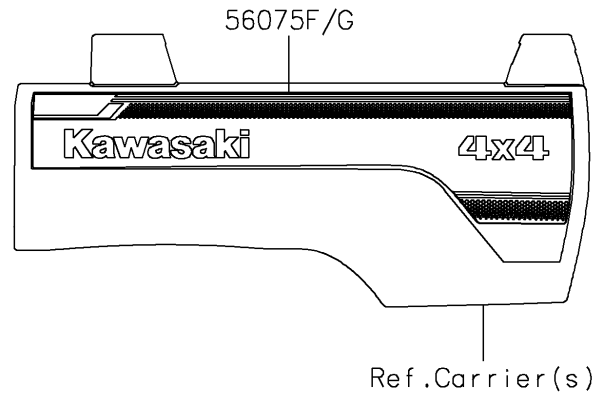

2021 MULE PRO-FXT™ EPS LE PARTS DIAGRAM

Decals(Red)

F2861

2021 MULE PRO-FXT™ EPS LE PARTS LIST

Decals(Red)

ITEM NAME	PART NUMBER	QUANTITY
MARK,FR FENDER,LE (Ref # 56054)	56054-1569	2
MARK,FR FENDER,MULE PRO-FXT (Ref # 56054A)	56054-1830	2
PATTERN,FR FENDER,LH,EPS (Ref # 56075)	56075-1891	1
PATTERN,FR FENDER,RH,EPS (Ref # 56075A)	56075-1892	1
PATTERN,SIDE GUARD,LH,FR (Ref # 56075B)	56075-1893	1
PATTERN,SIDE GUARD,RH,FR (Ref # 56075C)	56075-1894	1
PATTERN,SIDE GUARD,LH,RR (Ref # 56075D)	56075-1895	1
PATTERN,SIDE GUARD,RH,RR (Ref # 56075E)	56075-1896	1
PATTERN,CARRIER PANEL,LH (Ref # 56075F)	56075-1897	1
PATTERN,CARRIER PANEL,RH (Ref # 56075G)	56075-1898	1