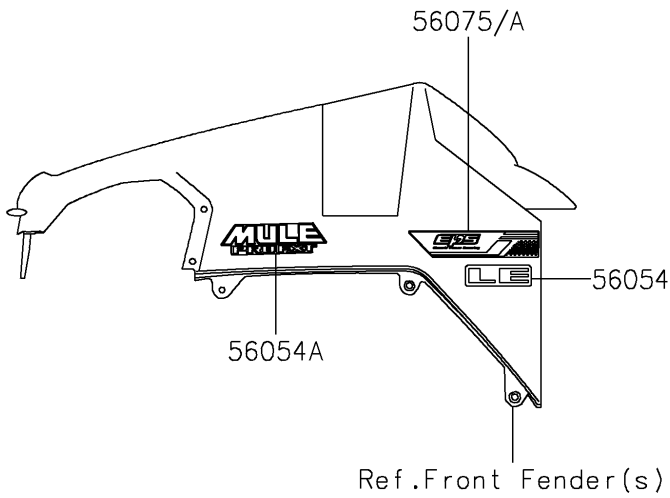

2021 MULE PRO-FXT™ EPS LE PARTS DIAGRAM

Decals(Red)

F2861

2021 MULE PRO-FXT™ EPS LE PARTS LIST

Decals(Red)

ITEM NAME	PART NUMBER	QUANTITY
MARK,FR FENDER,LE (Ref # 56054)	56054-1569	2
MARK,FR FENDER,MULE PRO-FXT (Ref # 56054A)	56054-1830	2
PATTERN,FR FENDER,LH,EPS (Ref # 56075)	56075-1891	1
PATTERN,FR FENDER,RH,EPS (Ref # 56075A)	56075-1892	1
PATTERN,SIDE GUARD,LH,FR (Ref # 56075B)	56075-1893	1
PATTERN,SIDE GUARD,RH,FR (Ref # 56075C)	56075-1894	1
PATTERN,SIDE GUARD,LH,RR (Ref # 56075D)	56075-1895	1
PATTERN,SIDE GUARD,RH,RR (Ref # 56075E)	56075-1896	1
PATTERN,CARRIER PANEL,LH (Ref # 56075F)	56075-1897	1
PATTERN,CARRIER PANEL,RH (Ref # 56075G)	56075-1898	1