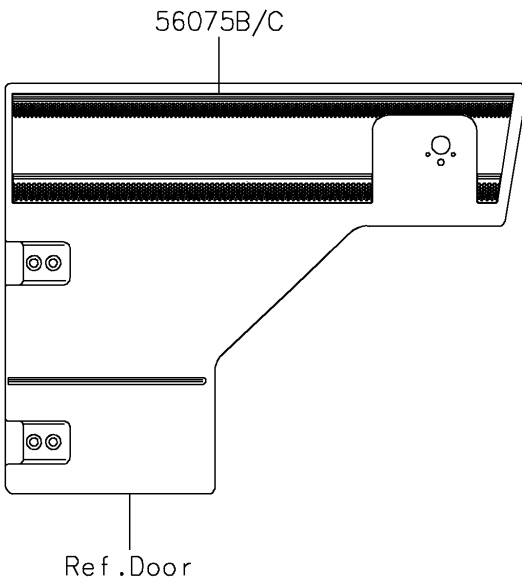

2021 MULE PRO-FXT™ EPS LE PARTS DIAGRAM

Decals(Black)

F2861A

2021 MULE PRO-FXT™ EPS LE PARTS LIST

Decals(Black)

ITEM NAME	PART NUMBER	QUANTITY
MARK,FR FENDER,LE (Ref # 56054)	56054-1569	2
MARK,FR FENDER,MULE PRO-FXT (Ref # 56054A)	56054-1830	2
PATTERN,FR FENDER,LH,EPS (Ref # 56075)	56075-1883	1
PATTERN,FR FENDER,RH,EPS (Ref # 56075A)	56075-1884	1
PATTERN,SIDE GUARD,LH,FR (Ref # 56075B)	56075-1885	1
PATTERN,SIDE GUARD,RH,FR (Ref # 56075C)	56075-1886	1
PATTERN,SIDE GUARD,LH,RR (Ref # 56075D)	56075-1887	1
PATTERN,SIDE GUARD,RH,RR (Ref # 56075E)	56075-1888	1
PATTERN,CARRIER PANEL,LH (Ref # 56075F)	56075-1889	1
PATTERN,CARRIER PANEL,RH (Ref # 56075G)	56075-1890	1