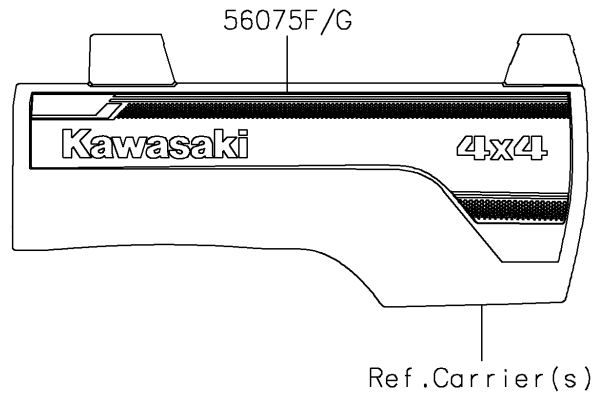

2021 MULE PRO-FXT™ EPS LE PARTS DIAGRAM

Decals(Black)

F2861A

2021 MULE PRO-FXT™ EPS LE PARTS LIST

Decals(Black)

ITEM NAME	PART NUMBER	QUANTITY
MARK,FR FENDER,LE (Ref # 56054)	56054-1569	2
MARK,FR FENDER,MULE PRO-FXT (Ref # 56054A)	56054-1830	2
PATTERN,FR FENDER,LH,EPS (Ref # 56075)	56075-1883	1
PATTERN,FR FENDER,RH,EPS (Ref # 56075A)	56075-1884	1
PATTERN,SIDE GUARD,LH,FR (Ref # 56075B)	56075-1885	1
PATTERN,SIDE GUARD,RH,FR (Ref # 56075C)	56075-1886	1
PATTERN,SIDE GUARD,LH,RR (Ref # 56075D)	56075-1887	1
PATTERN,SIDE GUARD,RH,RR (Ref # 56075E)	56075-1888	1
PATTERN,CARRIER PANEL,LH (Ref # 56075F)	56075-1889	1
PATTERN,CARRIER PANEL,RH (Ref # 56075G)	56075-1890	1