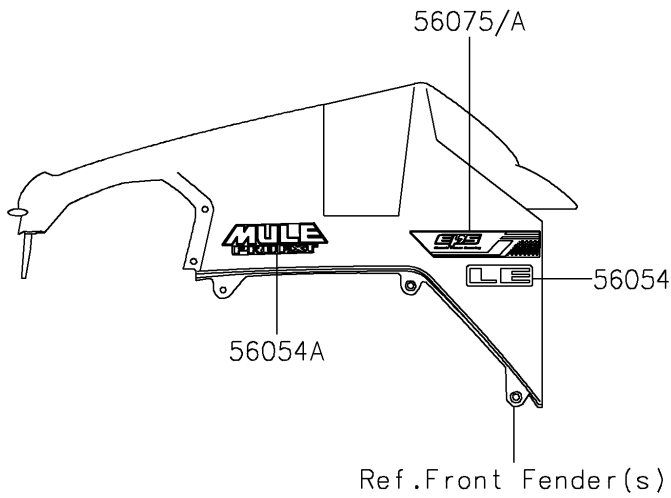

2021 MULE PRO-FXT™ EPS LE PARTS DIAGRAM

Decals(Black)

F2861A

2021 MULE PRO-FXT™ EPS LE PARTS LIST

Decals(Black)

ITEM NAME	PART NUMBER	QUANTITY
MARK,FR FENDER,LE (Ref # 56054)	56054-1569	2
MARK,FR FENDER,MULE PRO-FXT (Ref # 56054A)	56054-1830	2
PATTERN,FR FENDER,LH,EPS (Ref # 56075)	56075-1883	1
PATTERN,FR FENDER,RH,EPS (Ref # 56075A)	56075-1884	1
PATTERN,SIDE GUARD,LH,FR (Ref # 56075B)	56075-1885	1
PATTERN,SIDE GUARD,RH,FR (Ref # 56075C)	56075-1886	1
PATTERN,SIDE GUARD,LH,RR (Ref # 56075D)	56075-1887	1
PATTERN,SIDE GUARD,RH,RR (Ref # 56075E)	56075-1888	1
PATTERN,CARRIER PANEL,LH (Ref # 56075F)	56075-1889	1
PATTERN,CARRIER PANEL,RH (Ref # 56075G)	56075-1890	1