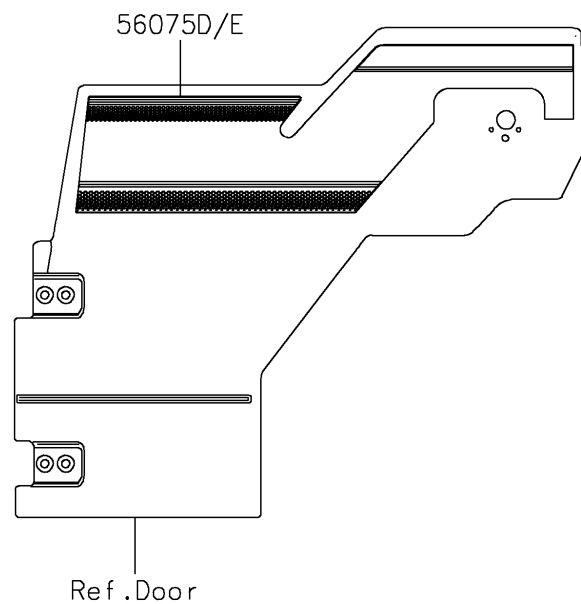

2021 MULE PRO-FXT™ EPS LE PARTS DIAGRAM

Decals(Black)

F2861A

2021 MULE PRO-FXT™ EPS LE PARTS LIST

Decals(Black)

ITEM NAME	PART NUMBER	QUANTITY
MARK,FR FENDER,LE (Ref # 56054)	56054-1569	2
MARK,FR FENDER,MULE PRO-FXT (Ref # 56054A)	56054-1830	2
PATTERN,FR FENDER,LH,EPS (Ref # 56075)	56075-1883	1
PATTERN,FR FENDER,RH,EPS (Ref # 56075A)	56075-1884	1
PATTERN,SIDE GUARD,LH,FR (Ref # 56075B)	56075-1885	1
PATTERN,SIDE GUARD,RH,FR (Ref # 56075C)	56075-1886	1
PATTERN,SIDE GUARD,LH,RR (Ref # 56075D)	56075-1887	1
PATTERN,SIDE GUARD,RH,RR (Ref # 56075E)	56075-1888	1
PATTERN,CARRIER PANEL,LH (Ref # 56075F)	56075-1889	1
PATTERN,CARRIER PANEL,RH (Ref # 56075G)	56075-1890	1