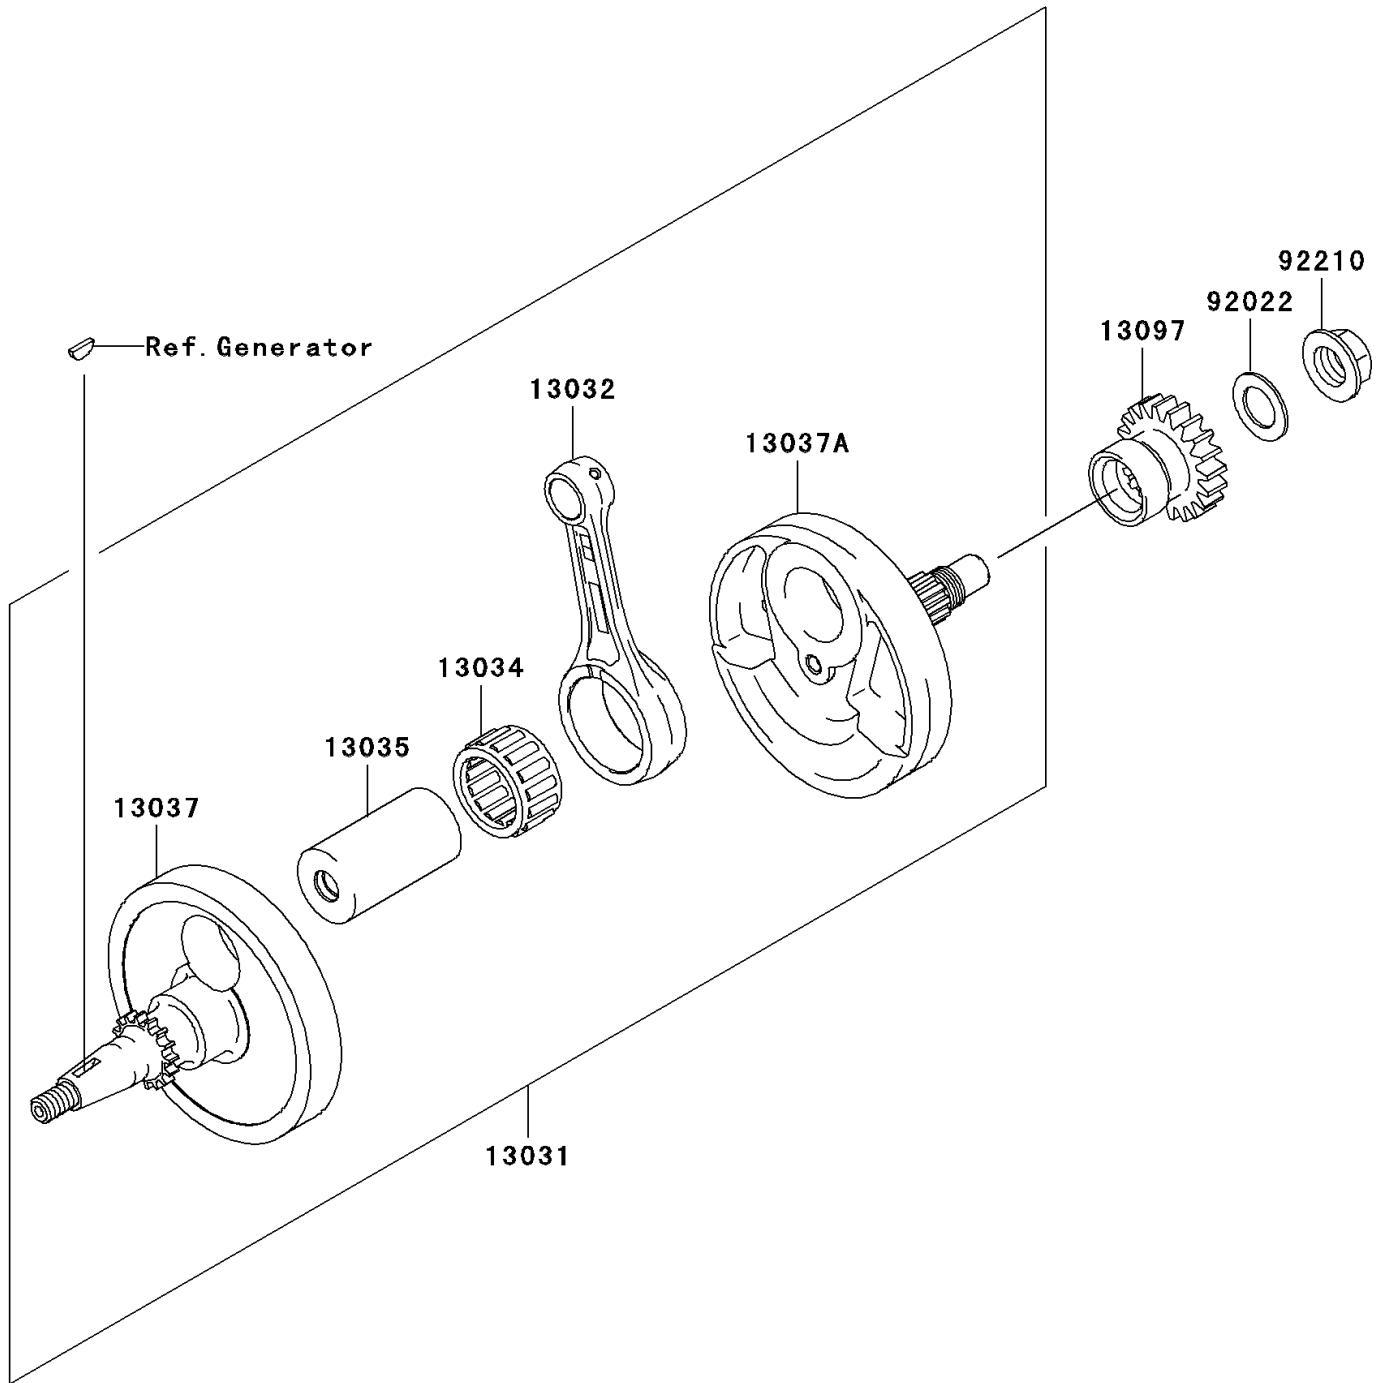

2005 KX250F PARTS DIAGRAM

Crankshaft

E1321

2005 KX250F PARTS LIST

Crankshaft

| ITEM NAME | PART NUMBER | QUANTITY |
|-------------------------------------|-------------|----------|
| CRANKSHAFT-COMP (Ref # 13031) | 13031-0016 | 1 |
| ROD-CONNECTING,RED (Ref # 13032) | 13032-0003 | 1 |
| BEARING-BIG END,B4 (Ref # 13034) | 13034-0007 | 1 |
| PIN-CRANK (Ref # 13035) | 13035-0001 | 1 |
| CRANKSHAFT,LH (Ref # 13037) | 13037-0015 | 1 |
| CRANKSHAFT,RH (Ref # 13037A) | 13037-0016 | 1 |
| GEAR-PRIMARY SPUR,20T (Ref # 13097) | 13097-0008 | 1 |
| WASHER,16.5X27X1.4 (Ref # 92022) | 92022-054 | 1 |
| NUT,16MM (Ref # 92210) | 92210-0069 | 1 |