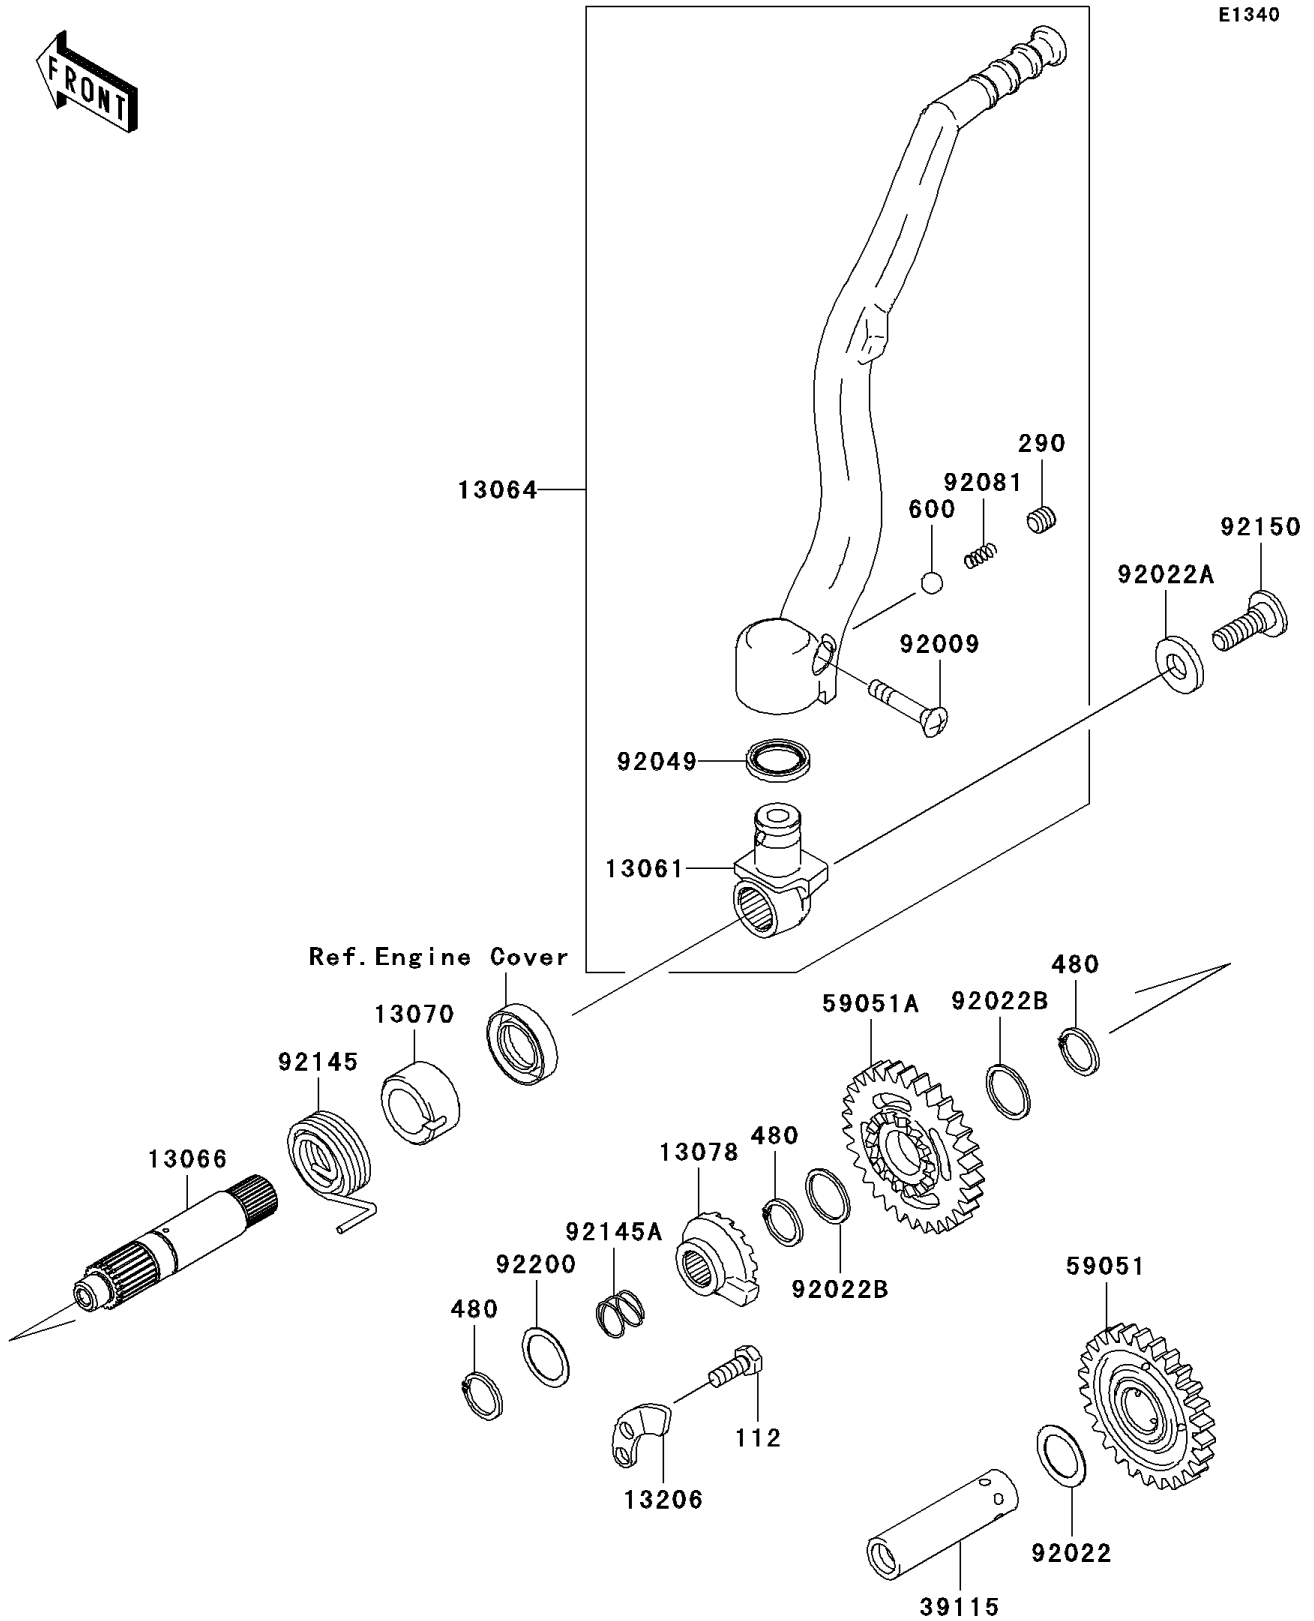

2005 KX250F PARTS DIAGRAM

Kickstarter Mechanism

E1340

2005 KX250F PARTS LIST

Kickstarter Mechanism

ITEM NAME	PART NUMBER	QUANTITY
BOLT-UPSET (Ref # 112)	112G0616	1
SCREW-SET-SOCKET (Ref # 290)	290P0808	1
CIRCLIP-TYPE-C,18MM (Ref # 480)	480J1800	3
BALL-STEEL,1/4" (Ref # 600)	600A0800	1
BOSS (Ref # 13061)	13061-0087	1
LEVER-ASSY-KICK (Ref # 13064)	13064-0019	1
SHAFT-KICK (Ref # 13066)	13066-0004	1
GUIDE (Ref # 13070)	13070-0011	1
RATCHET (Ref # 13078)	13078-0005	1
GUIDE-KICK (Ref # 13206)	13206-1062	1
SHAFT-IDLER,KICK (Ref # 39115)	39115-0005	1
GEAR-SPUR,KICK STARTER,26T (Ref # 59051)	59051-0006	1
GEAR-SPUR,KICK STARTER,28T (Ref # 59051A)	59051-0033	1
SCREW,6X27 (Ref # 92009)	92009-1607	1
WASHER,17.3X25X0.5 (Ref # 92022)	92022-1614	1
WASHER (Ref # 92022A)	92022-1944	1
WASHER,18.3X22X0.5 (Ref # 92022B)	92022-271	2
SEAL-OIL,KICK PEDAL (Ref # 92049)	92049-1387	1
SPRING,KICK PEDAL (Ref # 92081)	92081-020	1
SPRING,KICK STARTER (Ref # 92145)	92145-0051	1
SPRING (Ref # 92145A)	92145-0162	1
BOLT,8X25 (Ref # 92150)	92150-1858	1
WASHER,18.3X24X0.5 (Ref # 92200)	92200-0075	1