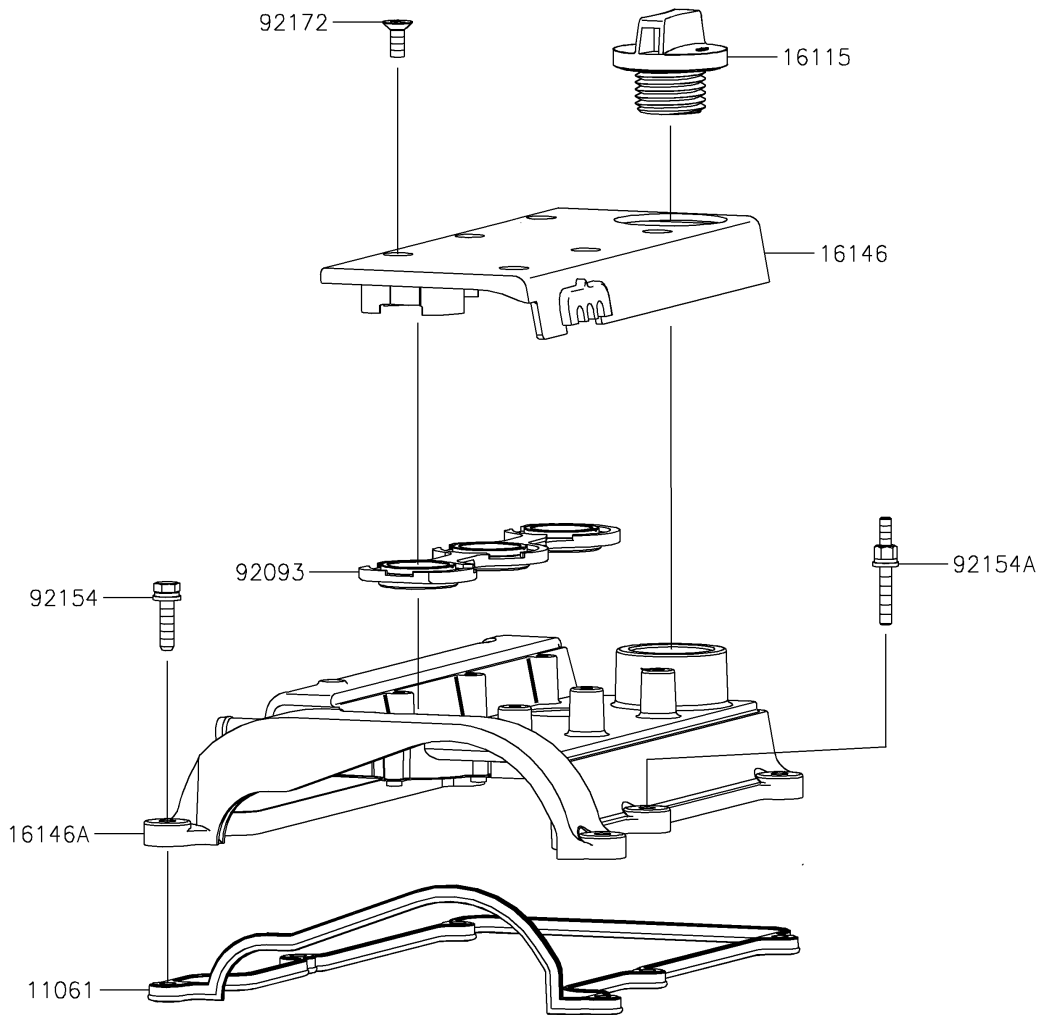

2021 MULE PRO-FXT™ RANCH EDITION PARTS DIAGRAM

Cylinder Head Cover

E1112

2021 MULE PRO-FXT™ RANCH EDITION PARTS LIST

Cylinder Head Cover

ITEM NAME	PART NUMBER	QUANTITY
GASKET,HEAD COVER (Ref # 11061)	11061-0953	1
CAP-OIL FILLER (Ref # 16115)	16115-0027	1
COVER-ASSY,SPARK PLUG (Ref # 16146)	16146-0738	1
COVER-ASSY,CYLINDER HEAD (Ref # 16146A)	16146-0741	1
SEAL,SPARK PLUG COVER (Ref # 92093)	92093-0608	1
BOLT,6X25 (Ref # 92154)	92154-1583	5
BOLT (Ref # 92154A)	92154-1584	1
SCREW,6X16 (Ref # 92172)	92172-0905	6