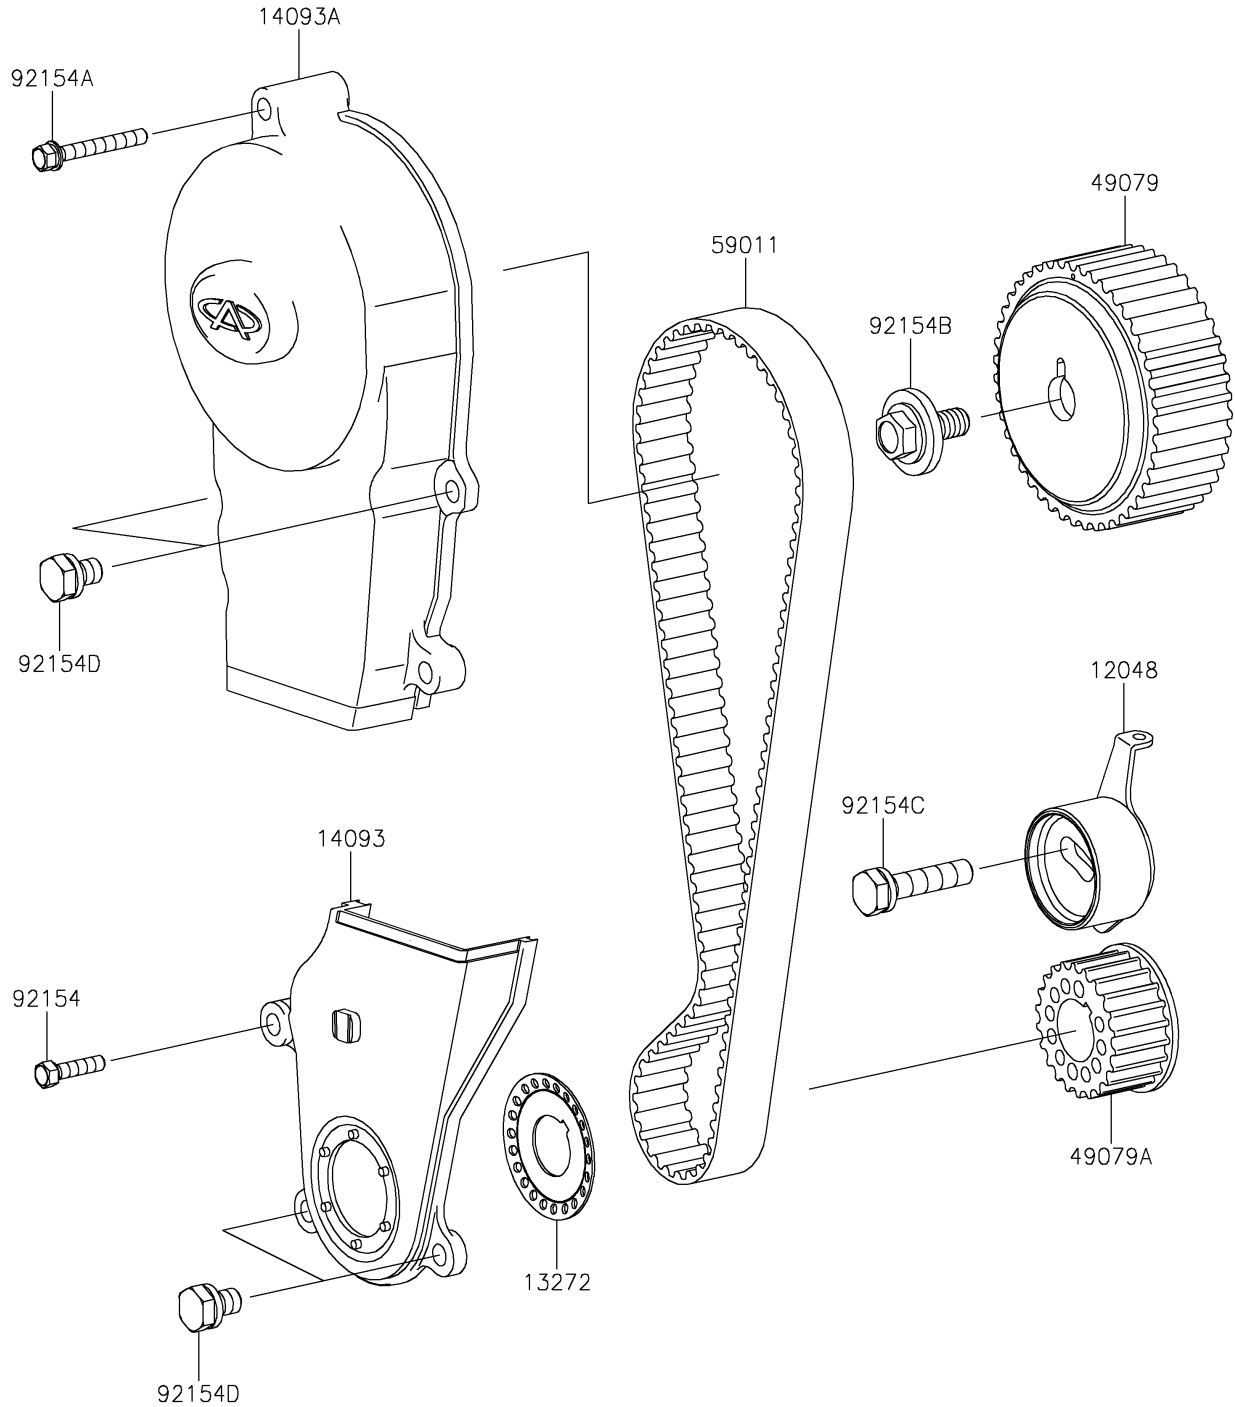

2021 MULE PRO-FXT™ RANCH EDITION PARTS DIAGRAM

Timing Belt

E1215

2021 MULE PRO-FXT™ RANCH EDITION PARTS LIST

Timing Belt

ITEM NAME	PART NUMBER	QUANTITY
TENSIONER-ASSY (Ref # 12048)	12048-0093	1
PLATE,TIMING BELT (Ref # 13272)	13272-1872	1
COVER,TIMING BELT,LWR (Ref # 14093)	14093-0200	1
COVER,TIMING BELT,UPP (Ref # 14093A)	14093-0201	1
PULLEY-BELT,CAMSHAFT (Ref # 49079)	49079-0023	1
PULLEY-BELT,CRANKSHAFT (Ref # 49079A)	49079-0024	1
BELT,TIMING (Ref # 59011)	59011-0042	1
BOLT,6X25 (Ref # 92154)	92154-1583	1
BOLT,6X50 (Ref # 92154A)	92154-1591	1
BOLT,FLANGED (Ref # 92154B)	92154-1614	1
BOLT,10X45 (Ref # 92154C)	92154-1615	1
BOLT,6X16 (Ref # 92154D)	92154-1617	4