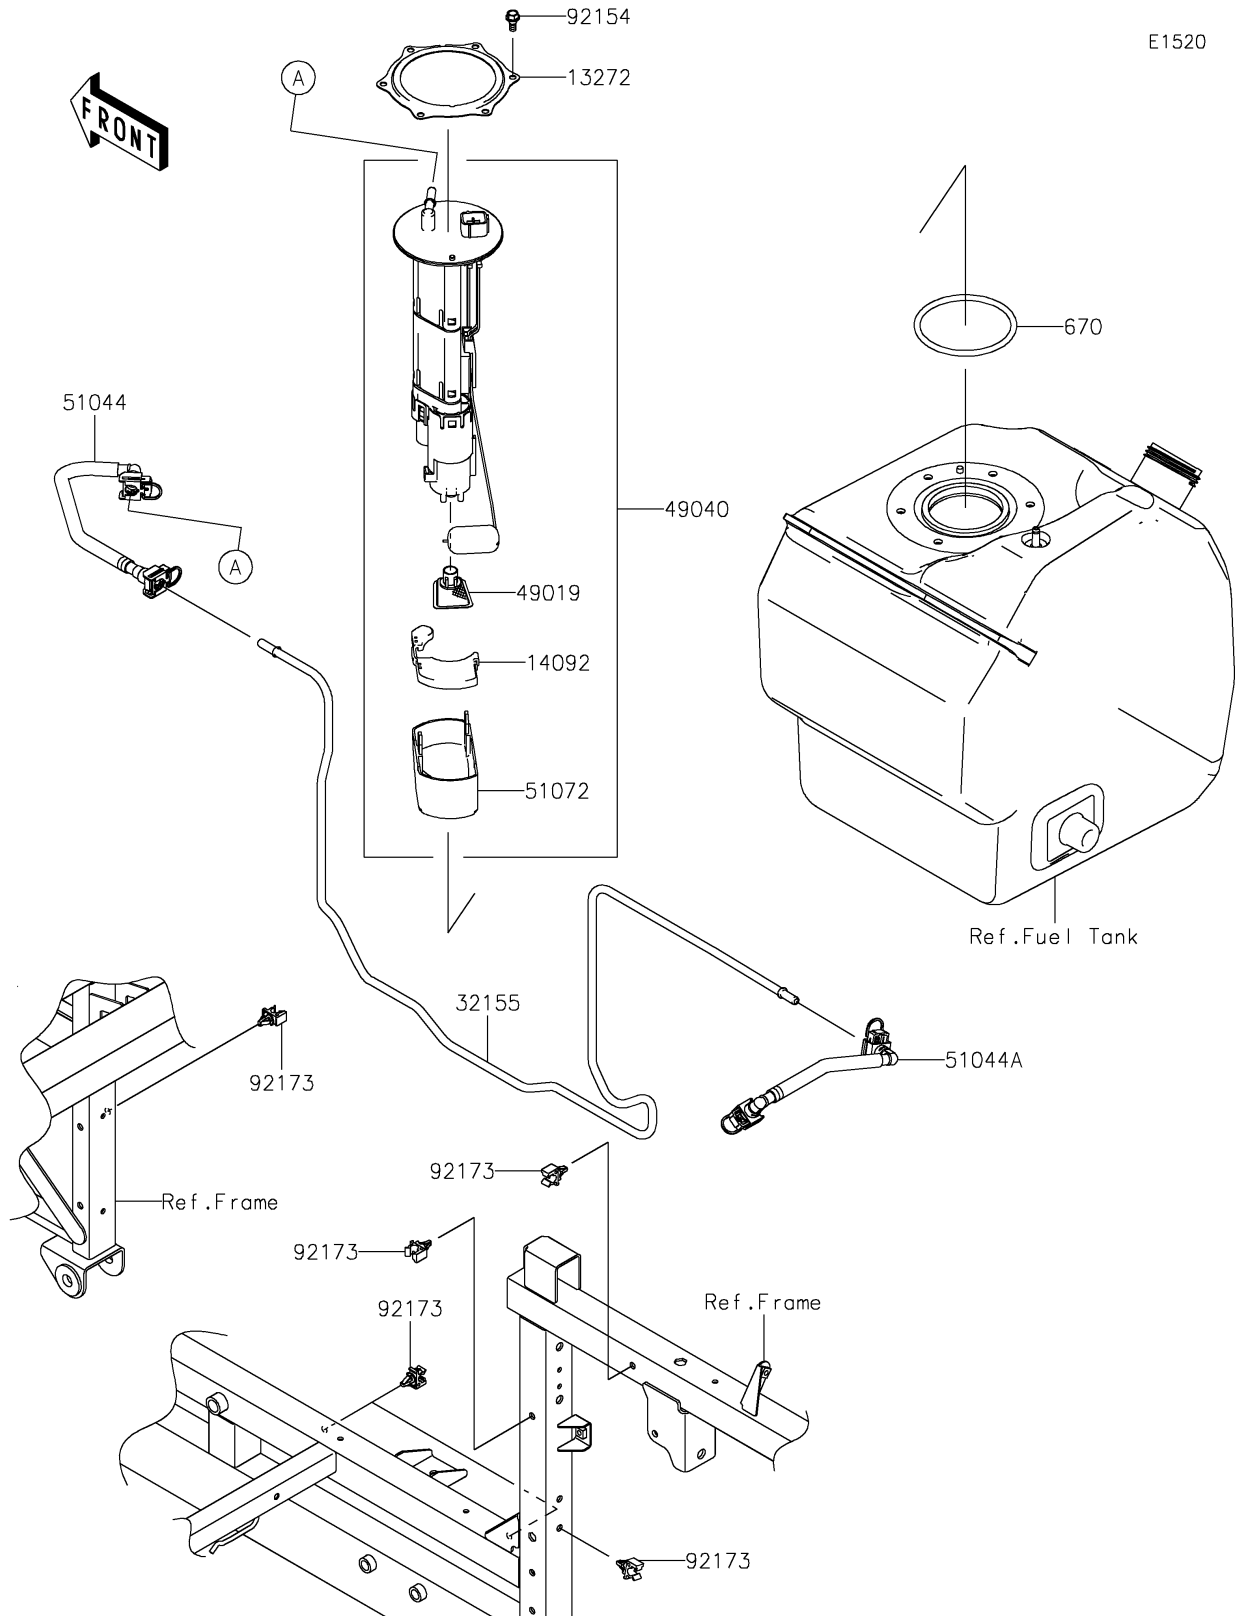

# 2021 MULE PRO-FXT™ RANCH EDITION PARTS DIAGRAM

## Fuel Pump

## 2021 MULE PRO-FXT™ RANCH EDITION PARTS LIST

### Fuel Pump

ITEM NAME	PART NUMBER	QUANTITY
PLATE (Ref # 13272)	13272-2500	1
COVER (Ref # 14092)	14092-1044	1
PIPE,FUEL (Ref # 32155)	32155-1619	1
FILTER-FUEL (Ref # 49019)	49019-0013	1
PUMP-FUEL (Ref # 49040)	49040-0733	1
TUBE-ASSY,TANK-PIPE (Ref # 51044)	51044-0833	1
TUBE-ASSY,PIPE-INJECTION PIPE (Ref # 51044A)	51044-0834	1
CHAMBER-FUEL (Ref # 51072)	51072-0003	1
O RING (Ref # 670)	670E5090	1
BOLT,FUEL PUMP (Ref # 92154)	92154-1326	6
CLAMP,FUEL PIPE (Ref # 92173)	92173-1213	6