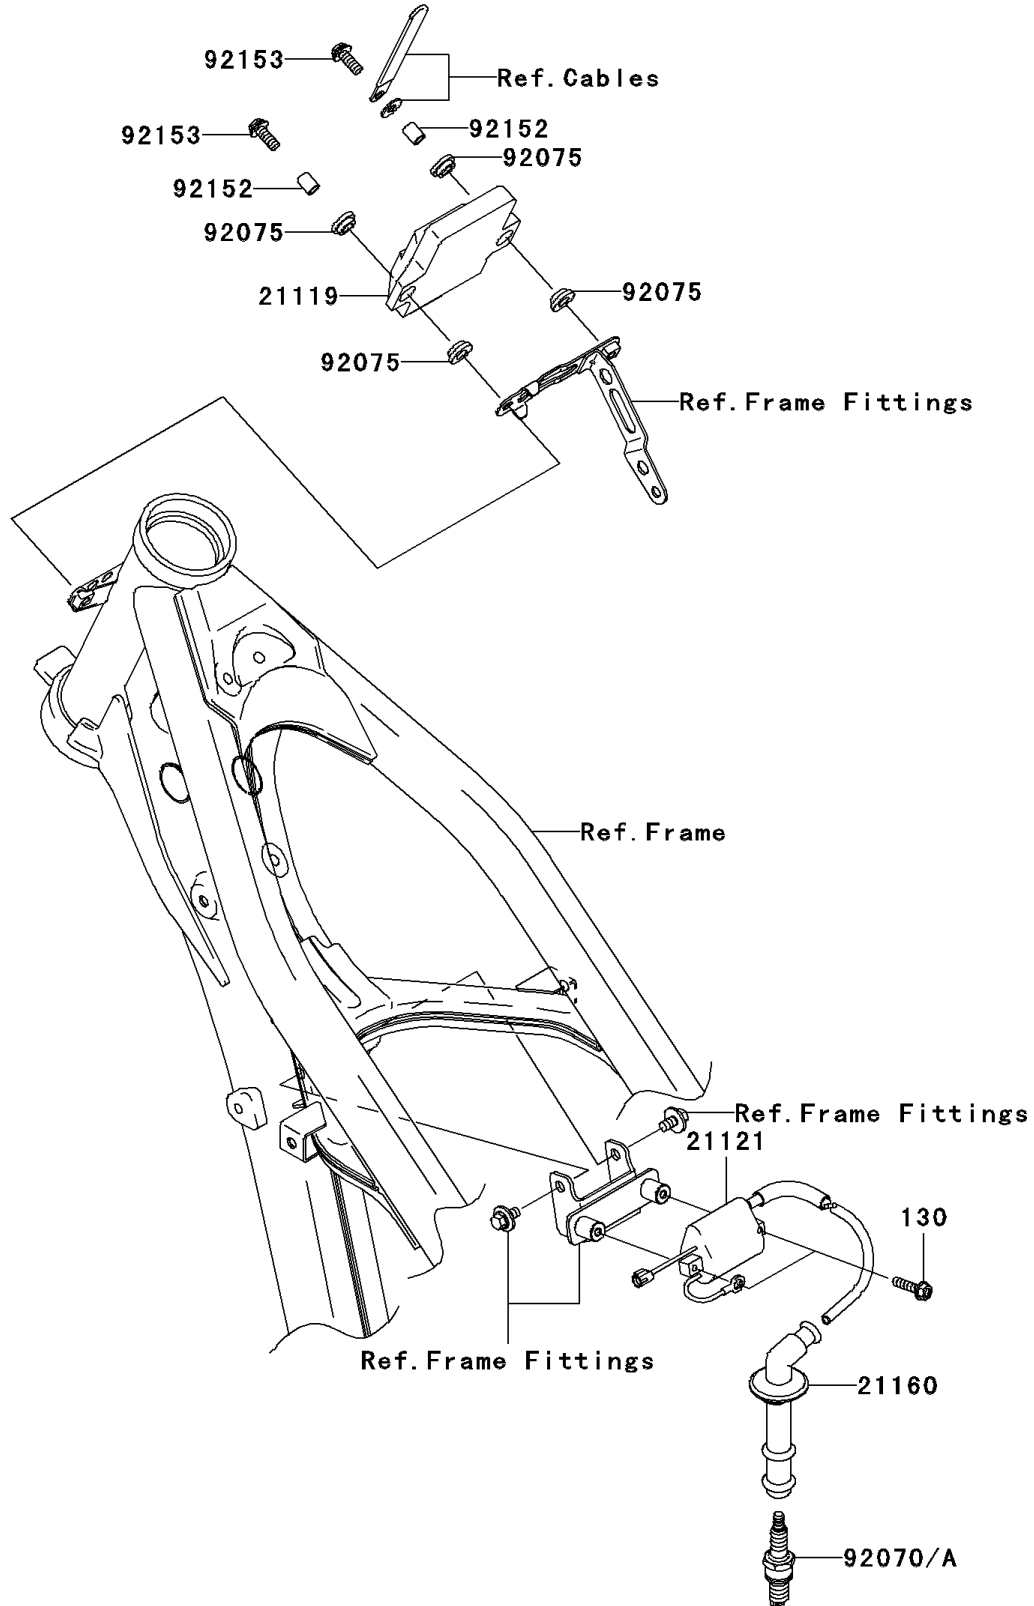

2005 KX250F PARTS DIAGRAM

Ignition System

E1830

2005 KX250F PARTS LIST

Ignition System

ITEM NAME	PART NUMBER	QUANTITY
BOLT-FLANGED (Ref # 130)	130L0520	2
IGNITER (Ref # 21119)	21119-0041	1
COIL-IGNITION (Ref # 21121)	21121-0016	1
CAP-ASSY-PLUG (Ref # 21160)	21160-0009	1
PLUG-SPARK,CR8EB(NGK) (Ref # 92070)	92070-0001	1
PLUG-SPARK,CR9EB(NGK) (Ref # 92070A)	92070-0002	1
DAMPER,8MM (Ref # 92075)	92075-1138	4
COLLAR,IGNITER (Ref # 92152)	92152-1421	2
BOLT,6X20 (Ref # 92153)	92153-0626	2