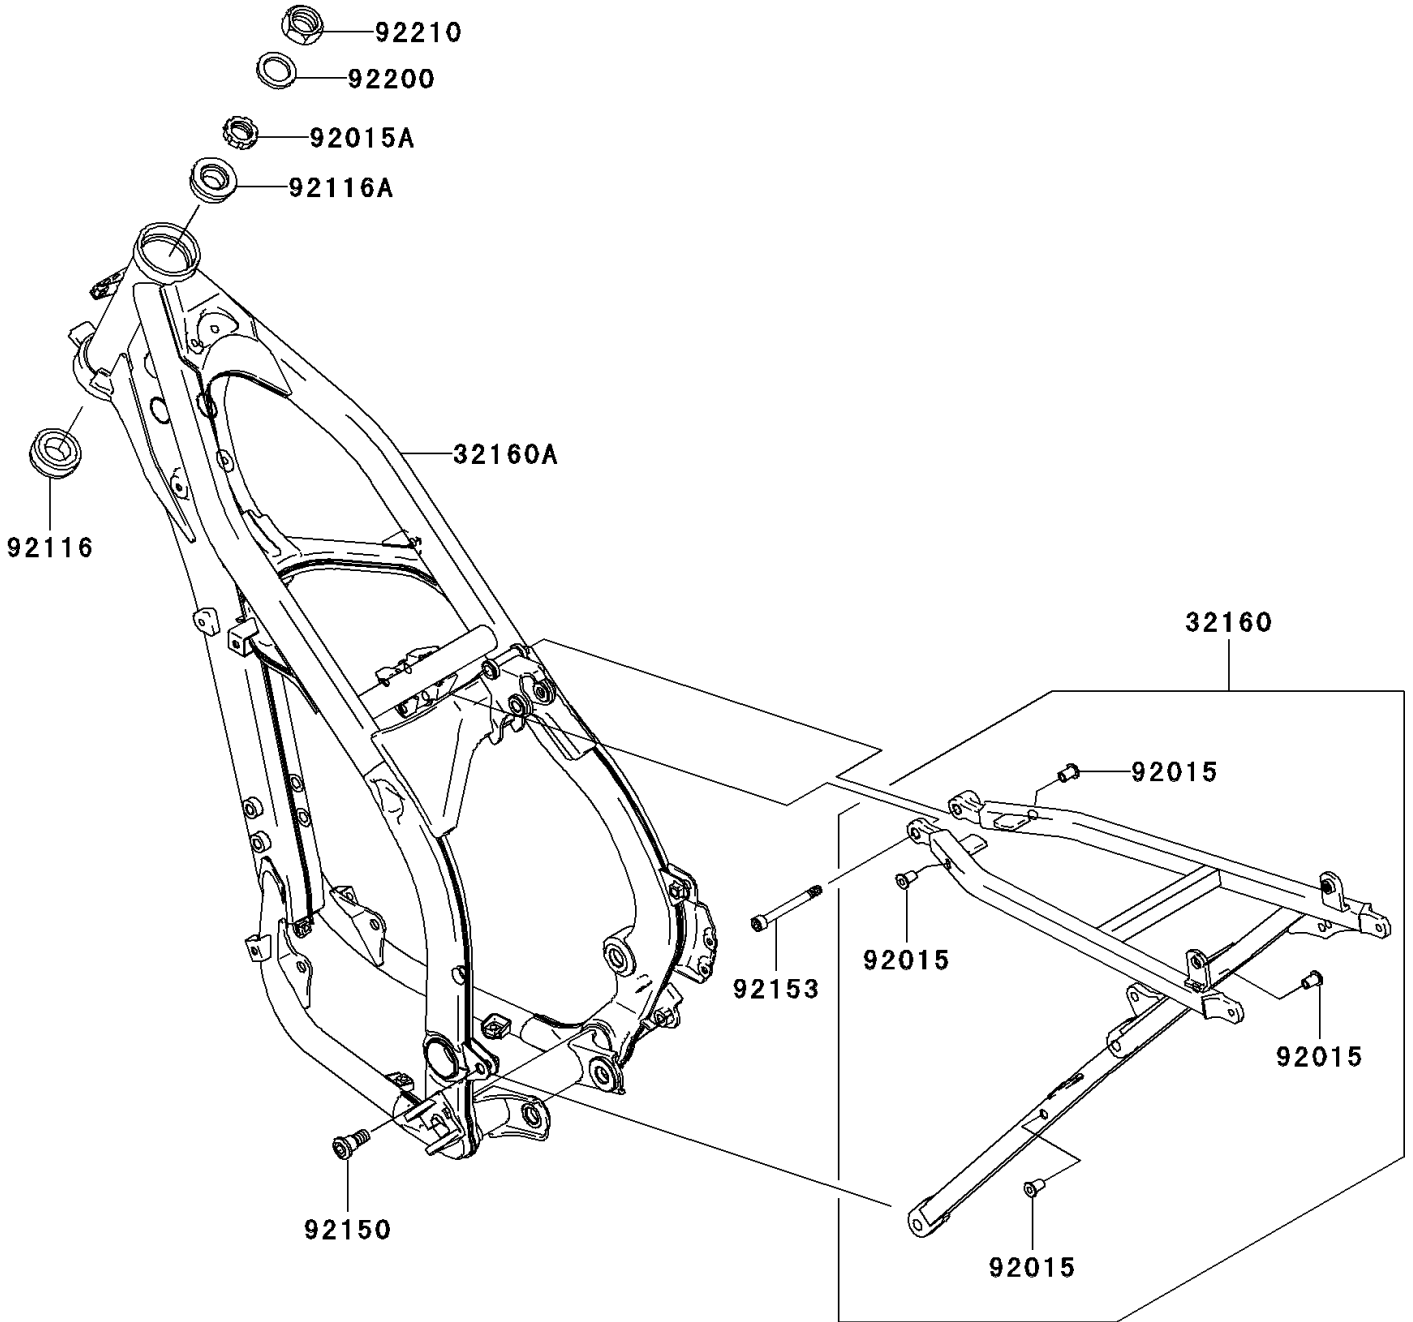

2005 KX250F PARTS DIAGRAM

Frame

F2120

2005 KX250F PARTS LIST

Frame

ITEM NAME	PART NUMBER	QUANTITY
FRAME-COMP,RR (Ref # 32160)	32160-0087	1
FRAME-COMP,FR,P.SILVER (Ref # 32160A)	32160-0102-458	1
NUT,POP,6MM,L=15 (Ref # 92015)	92015-1791	4
NUT,STEERING STEM,28MM (Ref # 92015A)	92015-1861	1
BEARING-ROLLER,HI-CAP32006JRRS (Ref # 92116)	92116-1069	1
BEARING-ROLLER,HI-CAP320/28JRR (Ref # 92116A)	92116-1076	1
BOLT,SOCKET,8X20 (Ref # 92150)	92150-1839	2
BOLT,SOCKET,8X74 (Ref # 92153)	92153-1124	1
WASHER,25X36X1 (Ref # 92200)	92200-0023	1
NUT,24MM (Ref # 92210)	92210-0066	1