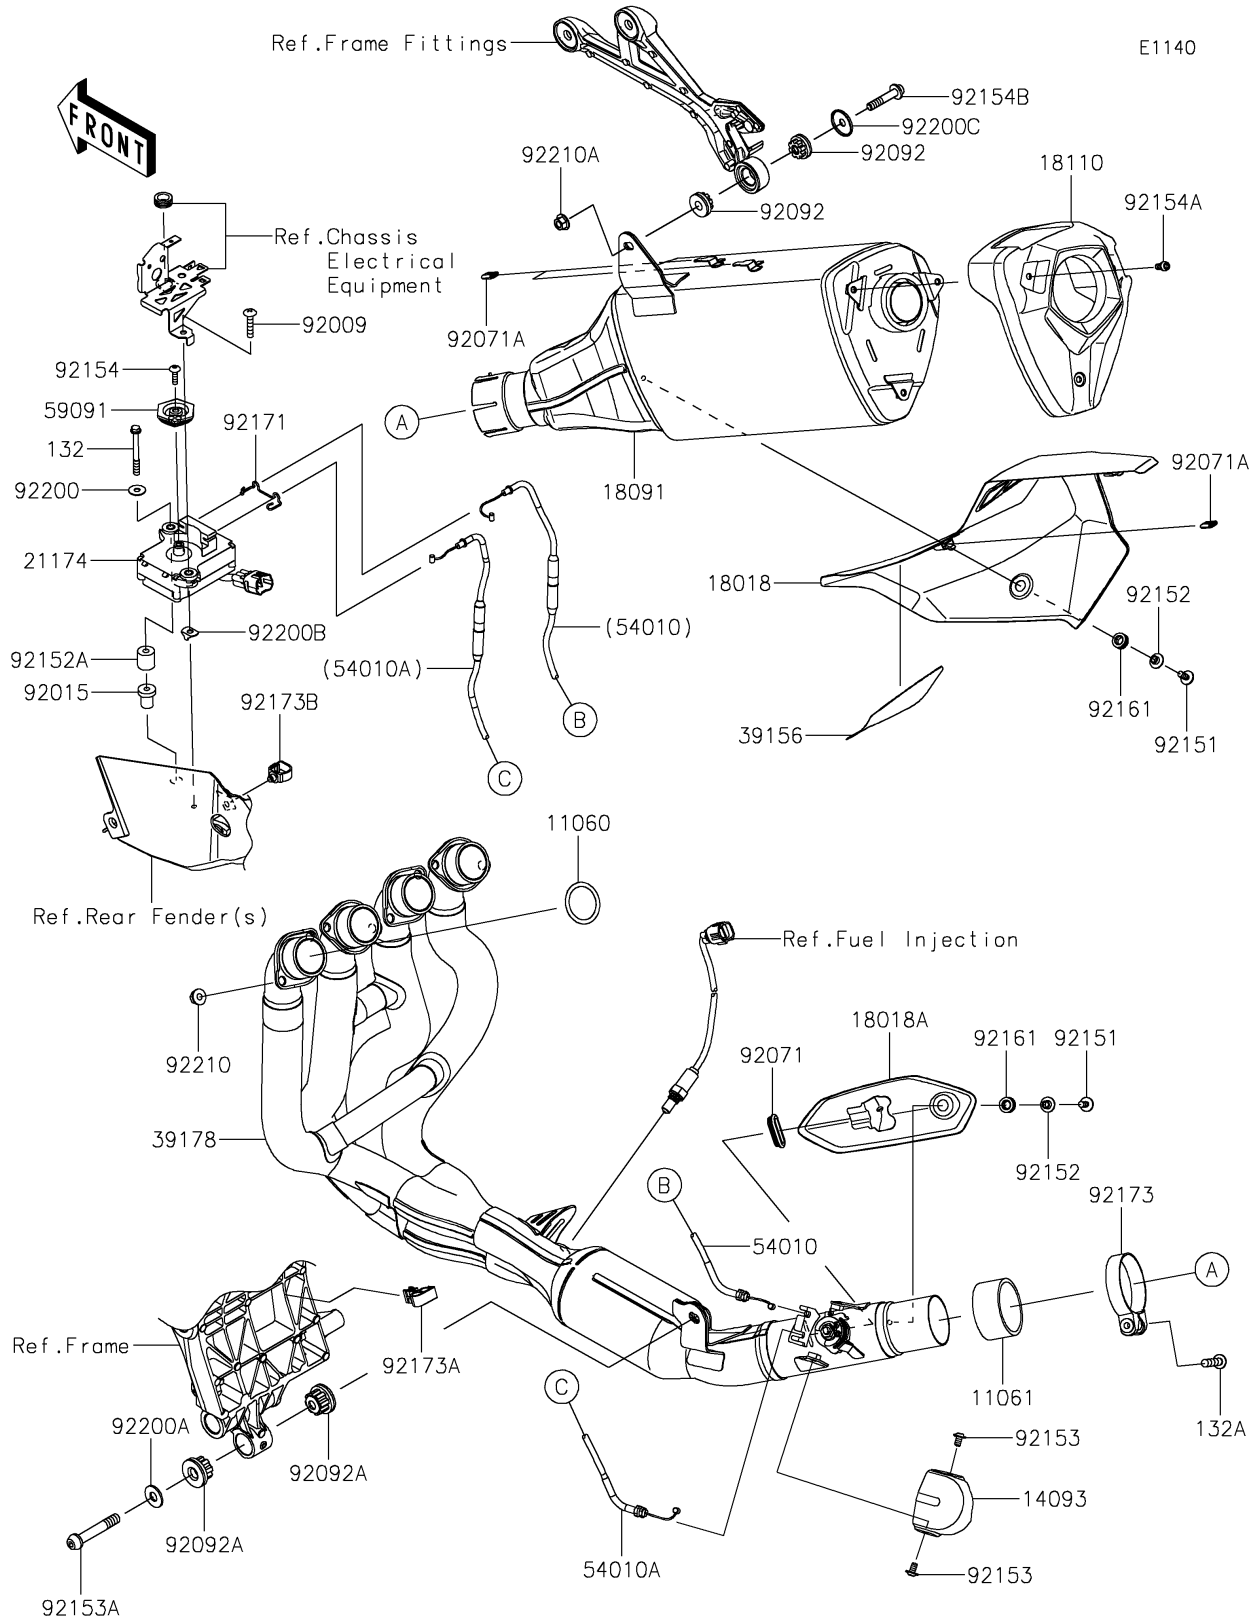

2021 Z H2 PARTS DIAGRAM

Muffler(s)

2021 Z H2 PARTS LIST

Muffler(s)

ITEM NAME	PART NUMBER	QUANTITY
GASKET,EXHAUST PIPE (Ref # 11060)	11060-1203	4
GASKET,MUFFLER JOINT (Ref # 11061)	11061-0980	1
COVER (Ref # 14093)	14093-0975	1
PLATE-HEAT GUARD,RR (Ref # 18018)	18018-0618	1
PLATE-HEAT GUARD,FR (Ref # 18018A)	18018-0621	1
BODY-COMP-MUFFLER (Ref # 18091)	18091-1186	1
BODY END-MUFFLER (Ref # 18110)	18110-0217	1
MOTOR-ELECTRIC (Ref # 21174)	21174-0012	1
PAD,HEAT GUARD,RR (Ref # 39156)	39156-2593	1
MANIFOLD-COMP-EXHAUST (Ref # 39178)	39178-0400	1
CABLE,OPEN (Ref # 54010)	54010-0632	1
CABLE,CLOSE (Ref # 54010A)	54010-0633	1
PULLEY (Ref # 59091)	59091-0007	1
SCREW,TAPPING,6X30 (Ref # 92009)	92009-1481	1
NUT,RUBBER,6MM (Ref # 92015)	92015-1692	1
GROMMET (Ref # 92071)	92071-0752	1
GROMMET (Ref # 92071A)	92071-1270	3
BUSHING-RUBBER (Ref # 92092)	92092-0018	2
BUSHING-RUBBER (Ref # 92092A)	92092-1081	2
BOLT,SOCKET,6X14 (Ref # 92151)	92151-1654	2
COLLAR (Ref # 92152)	92152-2671	2
COLLAR,6.5X18X18.9 (Ref # 92152A)	92152-2704	1
BOLT,SOCKET,6X10 (Ref # 92153)	92153-1527	2
BOLT,SOCKET,10X60 (Ref # 92153A)	92153-1837	1
BOLT,TORX,5X18 (Ref # 92154)	92154-0217	1
BOLT,SOCKET,6X12 (Ref # 92154A)	92154-1453	3
BOLT,SOCKET,8X40 (Ref # 92154B)	92154-2808	1
DAMPER (Ref # 92161)	92161-0306	2
CLAMP (Ref # 92171)	92171-0292	1

2021 Z H2 PARTS LIST

Muffler(s)

ITEM NAME	PART NUMBER	QUANTITY
CLAMP,64.5MM (Ref # 92173)	92173-0284	1
CLAMP,CLIP (Ref # 92173A)	92173-0799	1
CLAMP,HOLDER CLIP (Ref # 92173B)	92173-0868	1
WASHER (Ref # 92200)	92200-0078	1
WASHER,10.5X25X2.0 (Ref # 92200A)	92200-1377	1
WASHER (Ref # 92200B)	92200-1746	1
WASHER (Ref # 92200C)	92200-1919	1
NUT,8MM (Ref # 92210)	92210-0076	8
NUT,8MM (Ref # 92210A)	92210-0121	1
BOLT-FLANGED-SMALL,6X55 (Ref # 132)	132BA0655	1
BOLT-FLANGED-SMALL,8X40 (Ref # 132A)	132BC0840	1