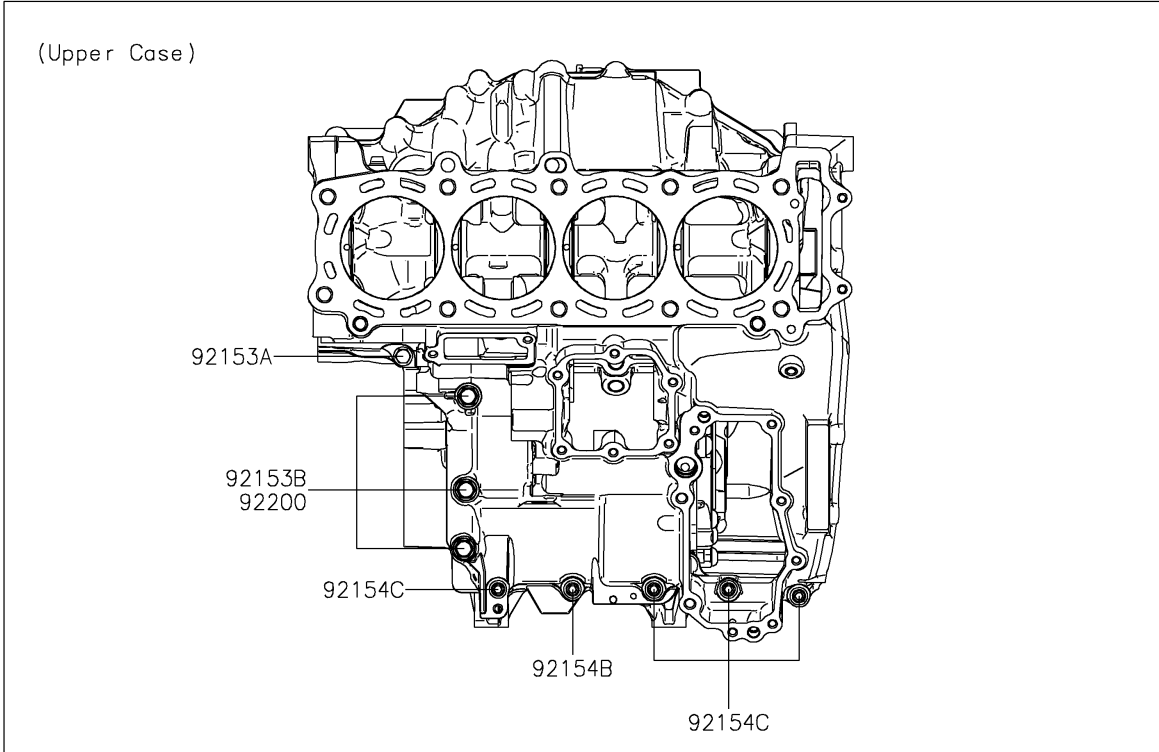

# 2021 Z H2 PARTS DIAGRAM

## Crankcase Bolt Pattern

E1412

## 2021 Z H2 PARTS LIST

### Crankcase Bolt Pattern

ITEM NAME	PART NUMBER	QUANTITY
BOLT,FLANGED,7X85 (Ref # 92150)	92150-1251	2
BOLT,FLANGED,7X45 (Ref # 92153)	92153-1041	7
BOLT,FLANGED,7X60 (Ref # 92153A)	92153-1045	2
BOLT,8X63 (Ref # 92153B)	92153-1110	3
BOLT,FLANGED,10X100 (Ref # 92154)	92154-1446	8
BOLT,FLANGED,10X120 (Ref # 92154A)	92154-1447	2
BOLT,SOCKET,6X30 (Ref # 92154B)	92154-1463	1
BOLT,SOCKET,6X40 (Ref # 92154C)	92154-1465	4
WASHER,8.2X16X1.6 (Ref # 92200)	92200-0047	3
WASHER,10.2X18.4X1.8 (Ref # 92200A)	92200-0990	10