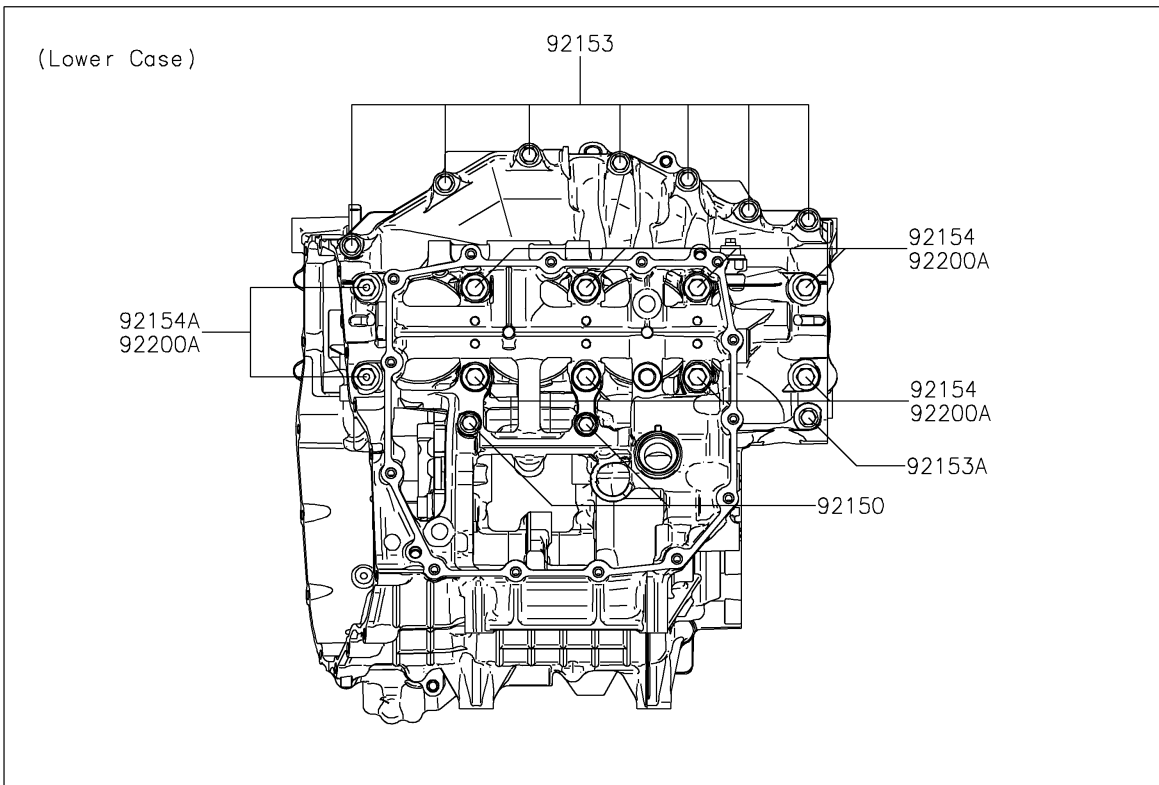

# 2021 Z H2 PARTS DIAGRAM

## Crankcase Bolt Pattern

E1412

## 2021 Z H2 PARTS LIST

### Crankcase Bolt Pattern

ITEM NAME	PART NUMBER	QUANTITY
BOLT,FLANGED,7X85 (Ref # 92150)	92150-1251	2
BOLT,FLANGED,7X45 (Ref # 92153)	92153-1041	7
BOLT,FLANGED,7X60 (Ref # 92153A)	92153-1045	2
BOLT,8X63 (Ref # 92153B)	92153-1110	3
BOLT,FLANGED,10X100 (Ref # 92154)	92154-1446	8
BOLT,FLANGED,10X120 (Ref # 92154A)	92154-1447	2
BOLT,SOCKET,6X30 (Ref # 92154B)	92154-1463	1
BOLT,SOCKET,6X40 (Ref # 92154C)	92154-1465	4
WASHER,8.2X16X1.6 (Ref # 92200)	92200-0047	3
WASHER,10.2X18.4X1.8 (Ref # 92200A)	92200-0990	10