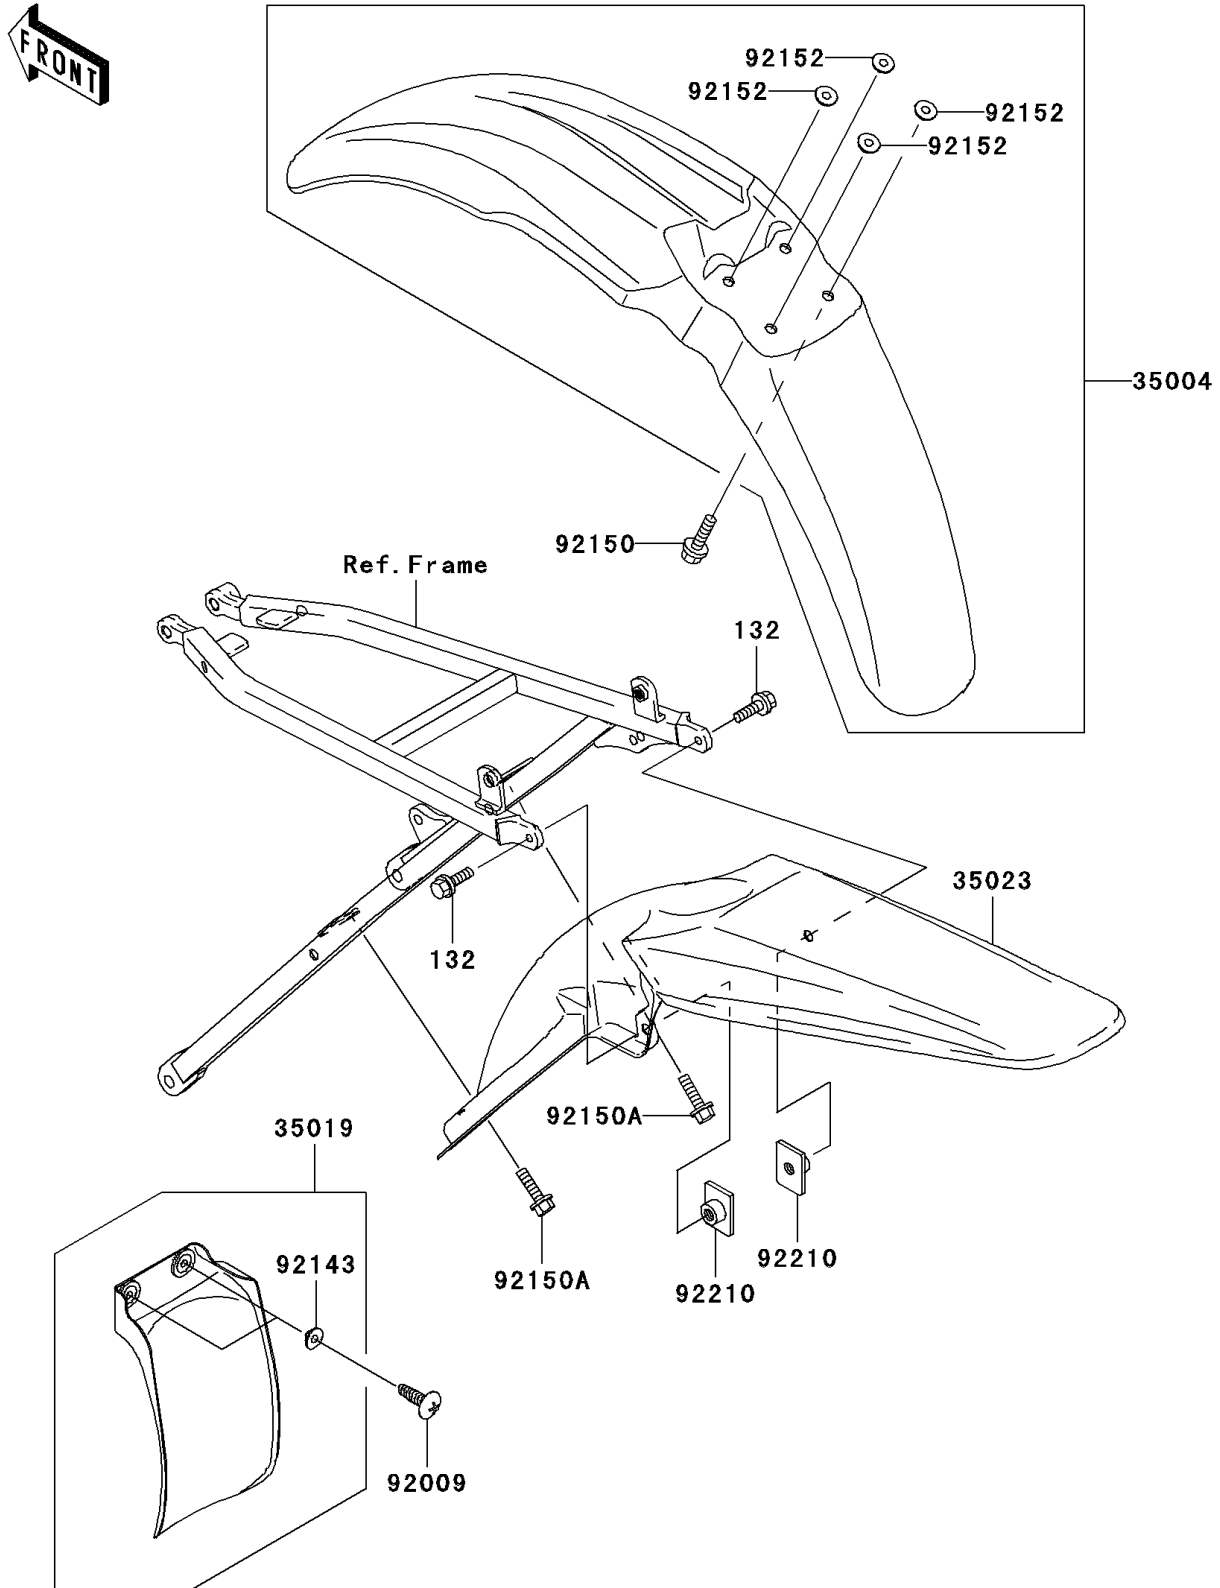

2005 KX250F PARTS DIAGRAM

Fenders

F2170

2005 KX250F PARTS LIST

Fenders

ITEM NAME	PART NUMBER	QUANTITY
BOLT-FLANGED-SMALL (Ref # 132)	132G0614	2
FENDER-FRONT,L.GREEN (Ref # 35004)	35004-1460-290	1
FLAP,AIR FILTER (Ref # 35019)	35019-0005	1
FENDER-REAR,L.GREEN (Ref # 35023)	35023-0020-290	1
SCREW,TAPPING,5X20 (Ref # 92009)	92009-1993	2
COLLAR (Ref # 92143)	92143-1087	2
BOLT,FLANGED,M6X20 (Ref # 92150)	92150-1339	4
BOLT,FLANGED,6X22 (Ref # 92150A)	92150-1481	2
COLLAR (Ref # 92152)	92152-1422	4
NUT,PLATE,6MM (Ref # 92210)	92210-1352	2