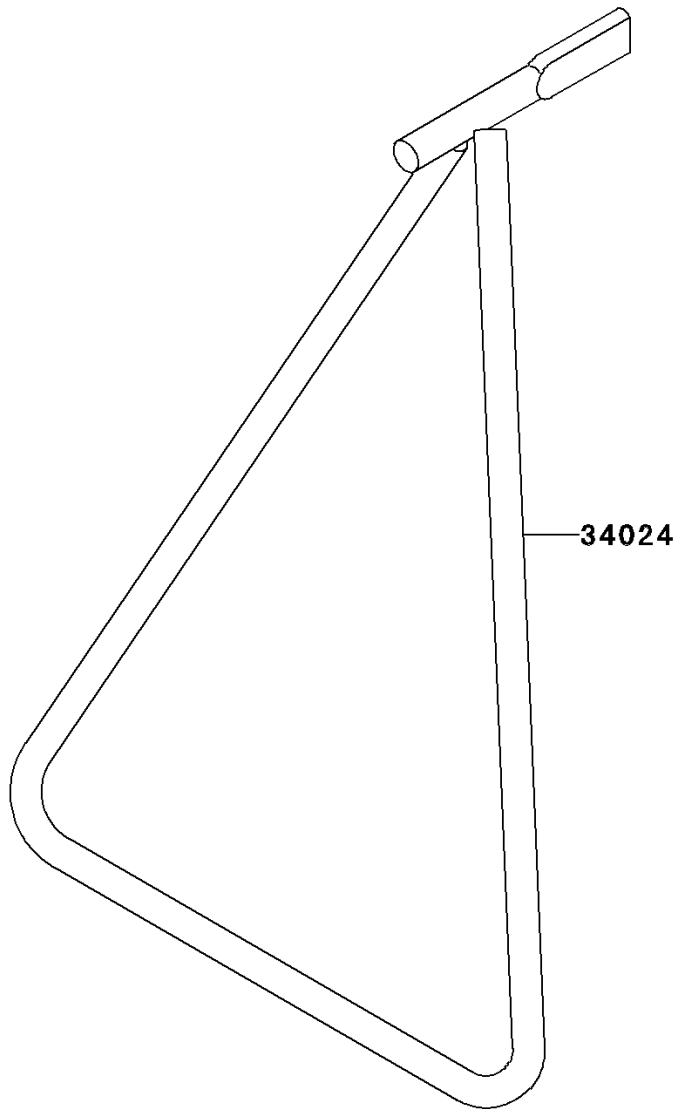

2005 KX250F PARTS DIAGRAM

Stand(s)

F2190

2005 KX250F PARTS LIST

Stand(s)

ITEM NAME	PART NUMBER	QUANTITY
STAND-SIDE,P.SILVER (Ref # 34024)	34024-1396-458	1