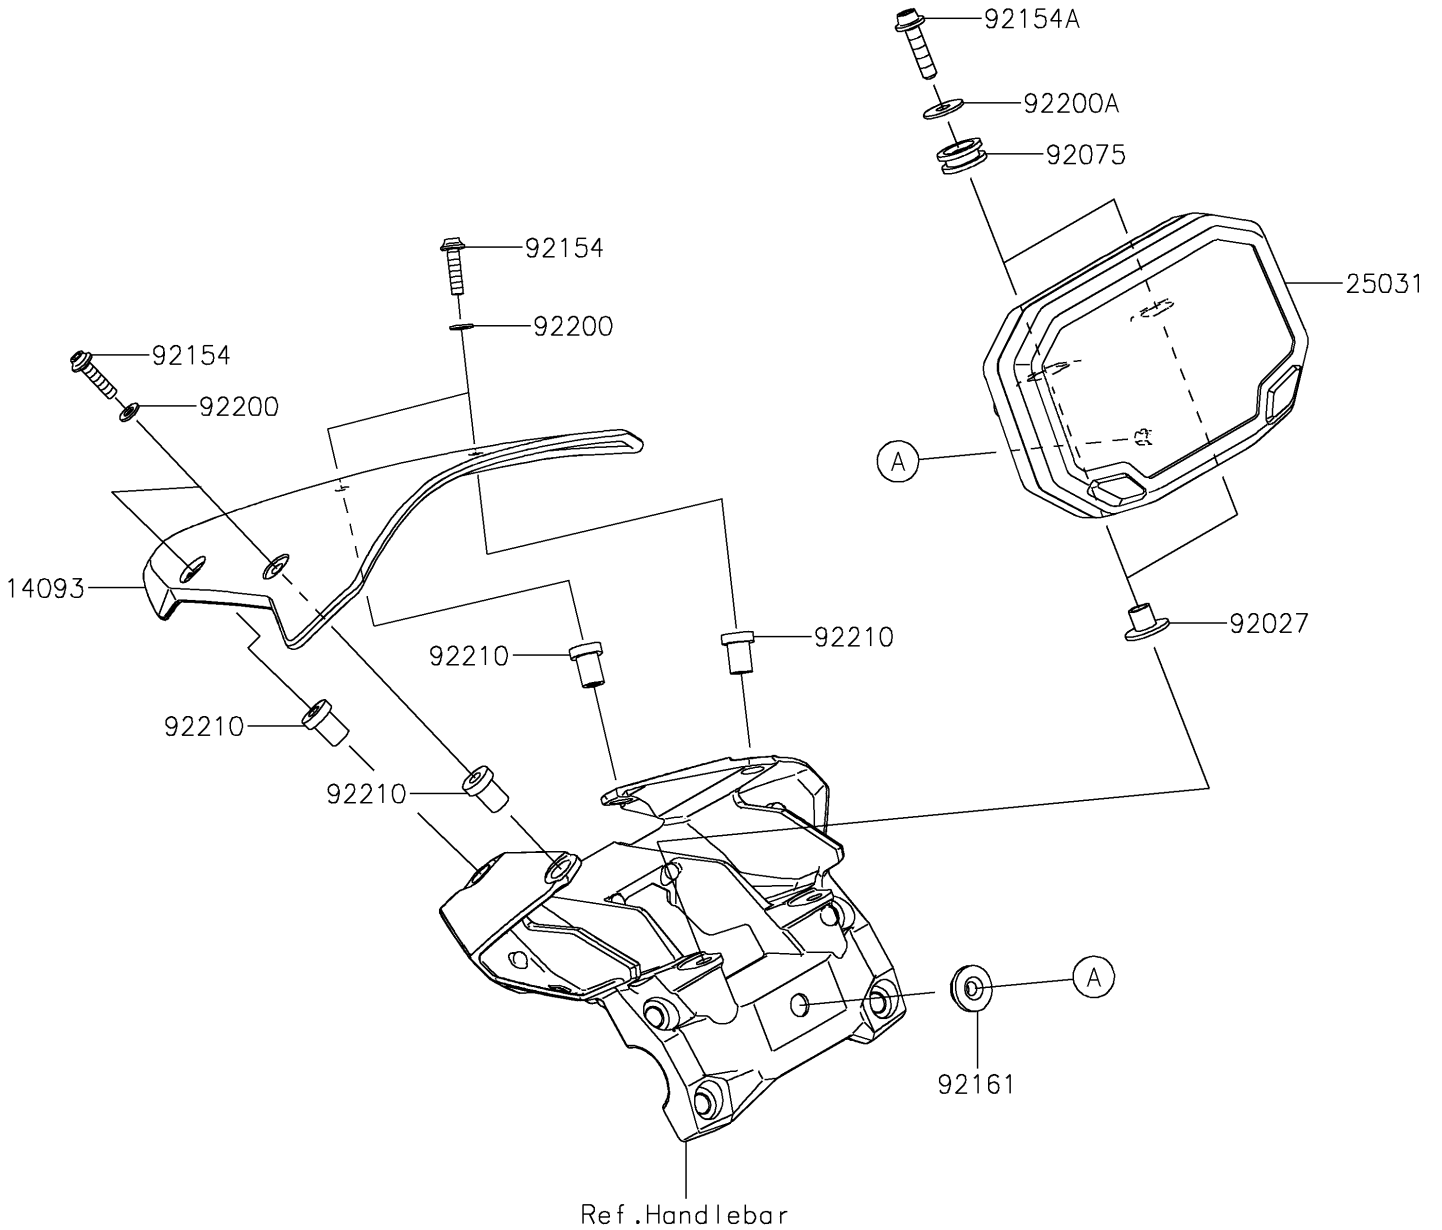

2021 Z H2 PARTS DIAGRAM

Meter(s)

F2530

2021 Z H2 PARTS LIST

Meter(s)

ITEM NAME	PART NUMBER	QUANTITY
COVER,METER (Ref # 14093)	14093-0970	1
METER-ASSY,TFT DISPLAY (Ref # 25031)	25031-1000	1
COLLAR,L=11.1 (Ref # 92027)	92027-194	2
DAMPER (Ref # 92075)	92075-1634	2
BOLT,SOCKET,5X20 (Ref # 92154)	92154-0919	4
BOLT,SOCKET,6X25 (Ref # 92154A)	92154-2826	2
DAMPER,6X20X7.5 (Ref # 92161)	92161-1937	1
WASHER,5.2X10X1.0 (Ref # 92200)	92200-1820	4
WASHER,6.2X18X1.2 (Ref # 92200A)	92200-1889	2
NUT,5MM (Ref # 92210)	92210-0001	4