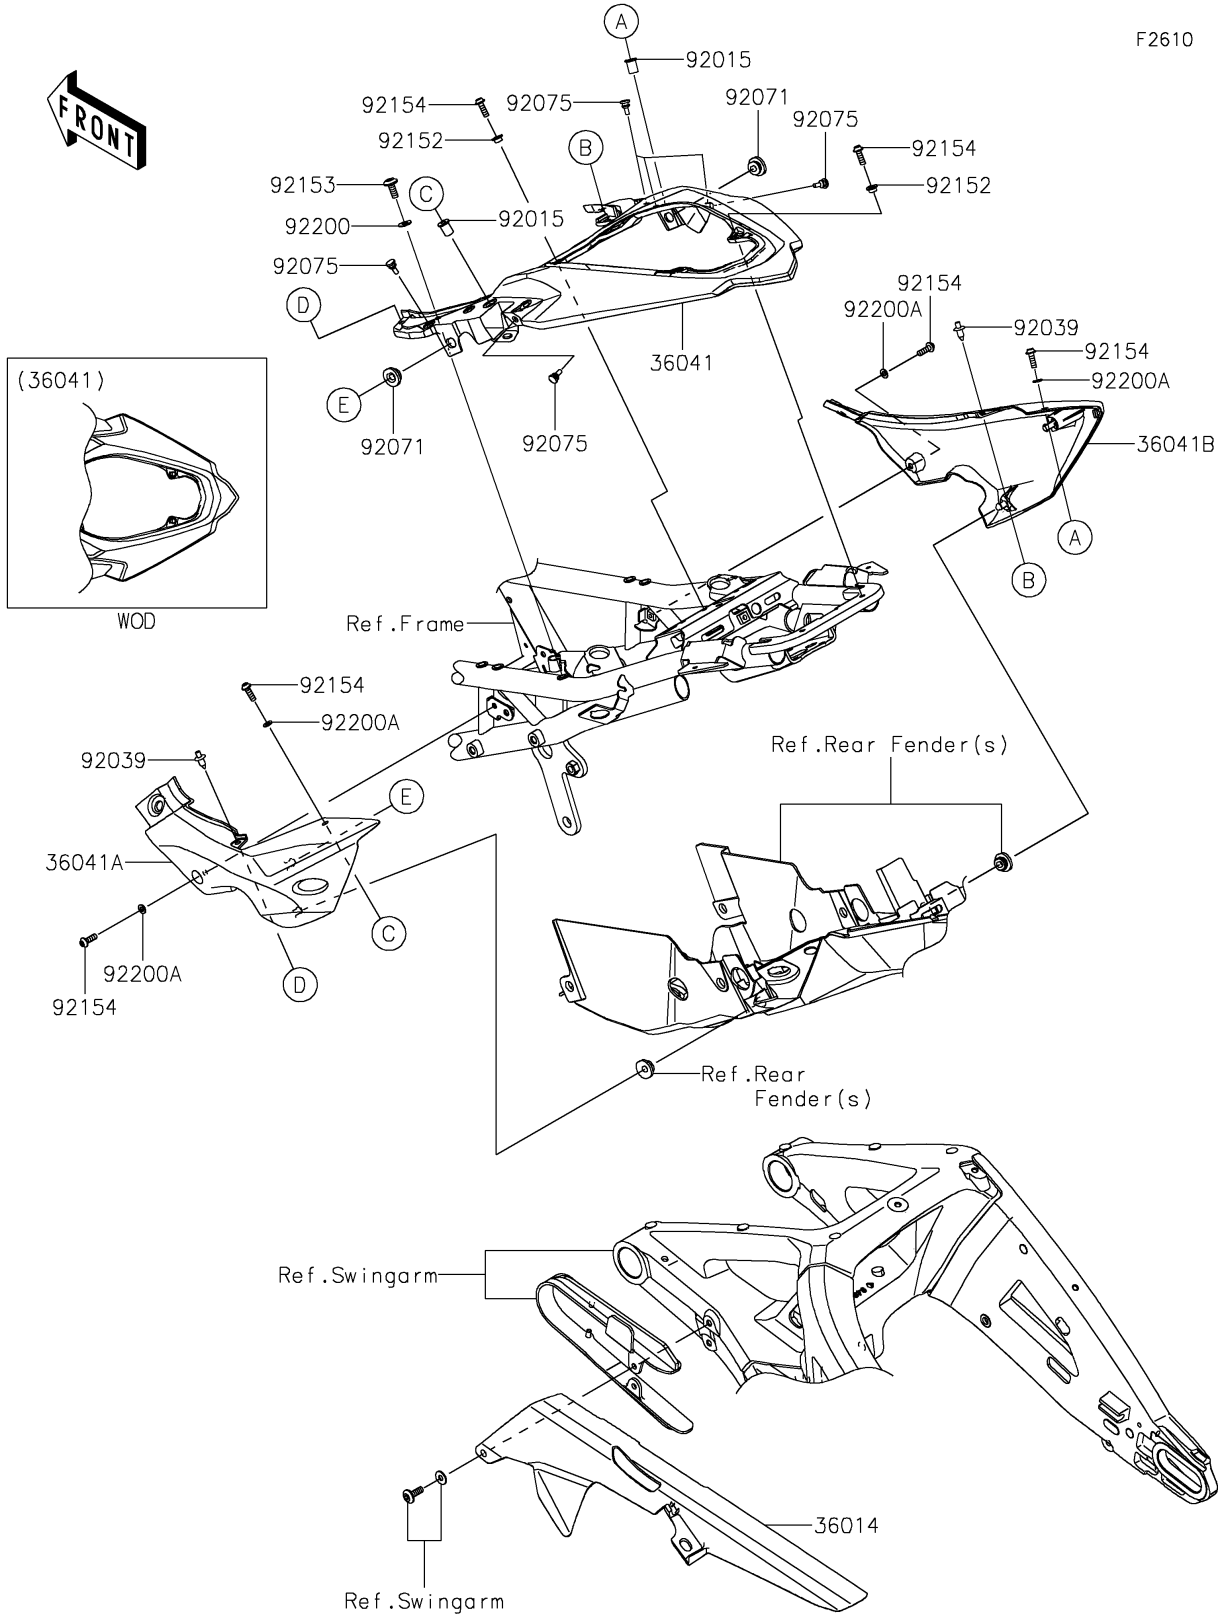

2021 Z H2 PARTS DIAGRAM

Side Covers/Chain Cover

2021 Z H2 PARTS LIST

Side Covers/Chain Cover

ITEM NAME	PART NUMBER	QUANTITY
CASE-CHAIN (Ref # 36014)	36014-0574	1
COVER-TAIL,CNT,M.D.BLACK (Ref # 36041)	36041-0057-17K	1
COVER-TAIL,LH,M.F.S.BLACK (Ref # 36041A)	36041-0058-739	1
COVER-TAIL,RH,M.F.S.BLACK (Ref # 36041B)	36041-0059-739	1
NUT,WELL,5MM (Ref # 92015)	92015-1757	2
RIVET (Ref # 92039)	92039-0068	2
GROMMET,20X24X7.5 (Ref # 92071)	92071-0766	2
DAMPER,6X10X15 (Ref # 92075)	92075-1808	8
COLLAR,5.6X8X5 (Ref # 92152)	92152-2339	4
BOLT,SOCKET,6X16 (Ref # 92153)	92153-1526	2
BOLT,SOCKET,5X16 (Ref # 92154)	92154-0209	8
WASHER,6.5X14X1 (Ref # 92200)	92200-1388	2
WASHER,5.2X10X1.0 (Ref # 92200A)	92200-1820	4