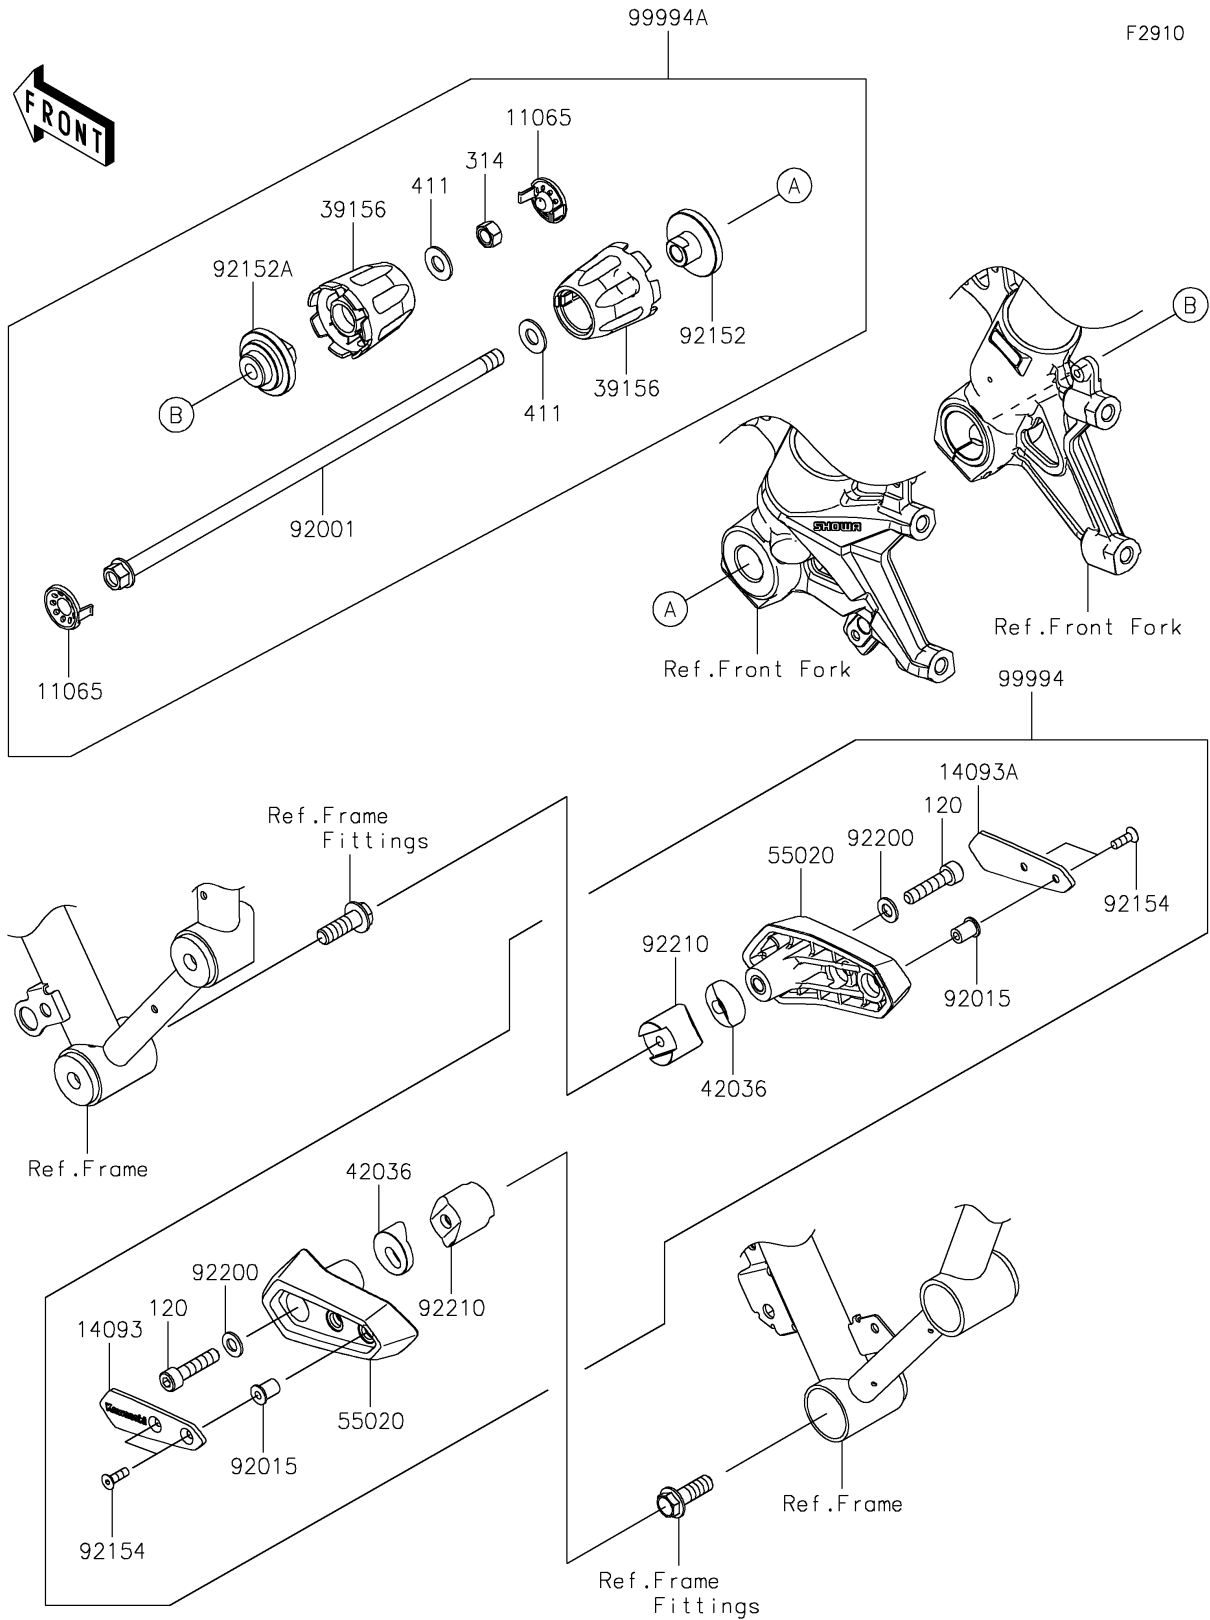

# 2021 Z H2 PARTS DIAGRAM

Accessory(Slider)

## 2021 Z H2 PARTS LIST

### Accessory(Slider)

ITEM NAME	PART NUMBER	QUANTITY
CAP,B.SILVER (Ref # 11065)	11065-1313-54N	2
COVER,SLIDER,LH (Ref # 14093)	14093-0350	1
COVER,SLIDER,RH (Ref # 14093A)	14093-0351	1
PAD,AXLE SLIDER (Ref # 39156)	39156-2212	2
SLEEVE (Ref # 42036)	42036-0848	2
GUARD (Ref # 55020)	55020-1997	2
BOLT,FLANGED,10X325 (Ref # 92001)	92001-1654	1
NUT,WELL,5MM (Ref # 92015)	92015-1757	4
COLLAR,LH (Ref # 92152)	92152-2647	1
COLLAR,RH (Ref # 92152A)	92152-2648	1
BOLT,SOCKET,5X16 (Ref # 92154)	92154-1014	4
WASHER,8.4X16X1.6 (Ref # 92200)	92200-0807	2
NUT (Ref # 92210)	92210-1751	2
FRAME SLIDER (Ref # 99994)	99994-1384	1
FRONT AXLE SLIDER (Ref # 99994A)	99994-1385	1
BOLT-SOCKET,8X35 (Ref # 120)	120CB0835	2
NUT-HEX-FINE,10MM (Ref # 314)	314BA1000	1
WASHER-PLAIN,10MM (Ref # 411)	411AA1000	2