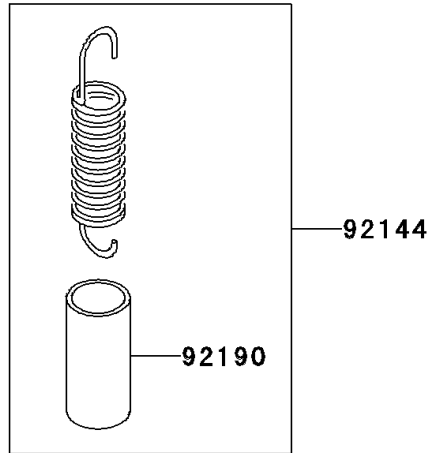

# 2005 KX250F PARTS DIAGRAM

Brake Pedal

F2260

## 2005 KX250F PARTS LIST

### Brake Pedal

ITEM NAME	PART NUMBER	QUANTITY
O RING,12MM (Ref # 670)	670B2012	2
LEVER-COMP,BRAKE PEDAL (Ref # 13236)	13236-0032	1
SPRING,BRAKE PEDAL RETURN (Ref # 92144)	92144-1752	1
BOLT,BRAKE PEDAL,10MM (Ref # 92153)	92153-0738	1
TUBE,13X16X25 (Ref # 92190)	92190-1488	1