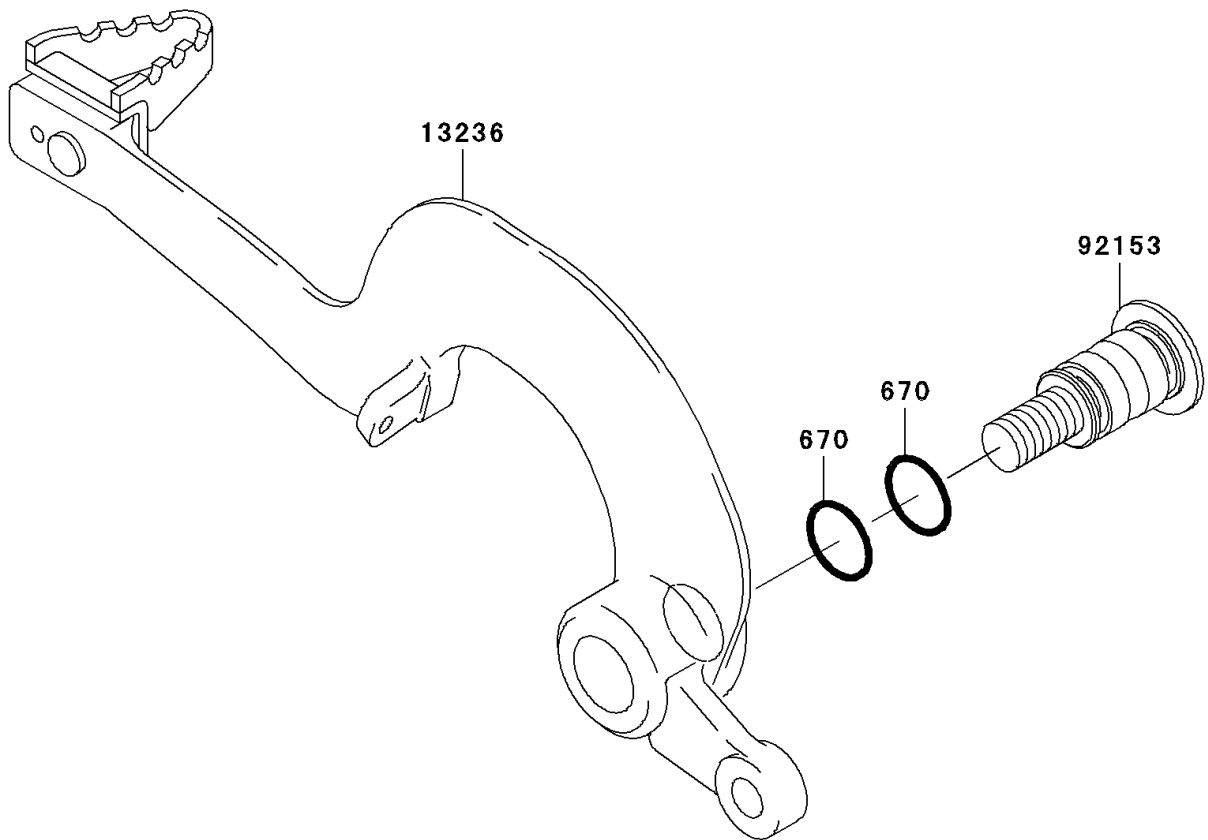

# 2005 KX250F PARTS DIAGRAM

Brake Pedal

F2260

## 2005 KX250F PARTS LIST

### Brake Pedal

ITEM NAME	PART NUMBER	QUANTITY
O RING,12MM (Ref # 670)	670B2012	2
LEVER-COMP,BRAKE PEDAL (Ref # 13236)	13236-0032	1
SPRING,BRAKE PEDAL RETURN (Ref # 92144)	92144-1752	1
BOLT,BRAKE PEDAL,10MM (Ref # 92153)	92153-0738	1
TUBE,13X16X25 (Ref # 92190)	92190-1488	1