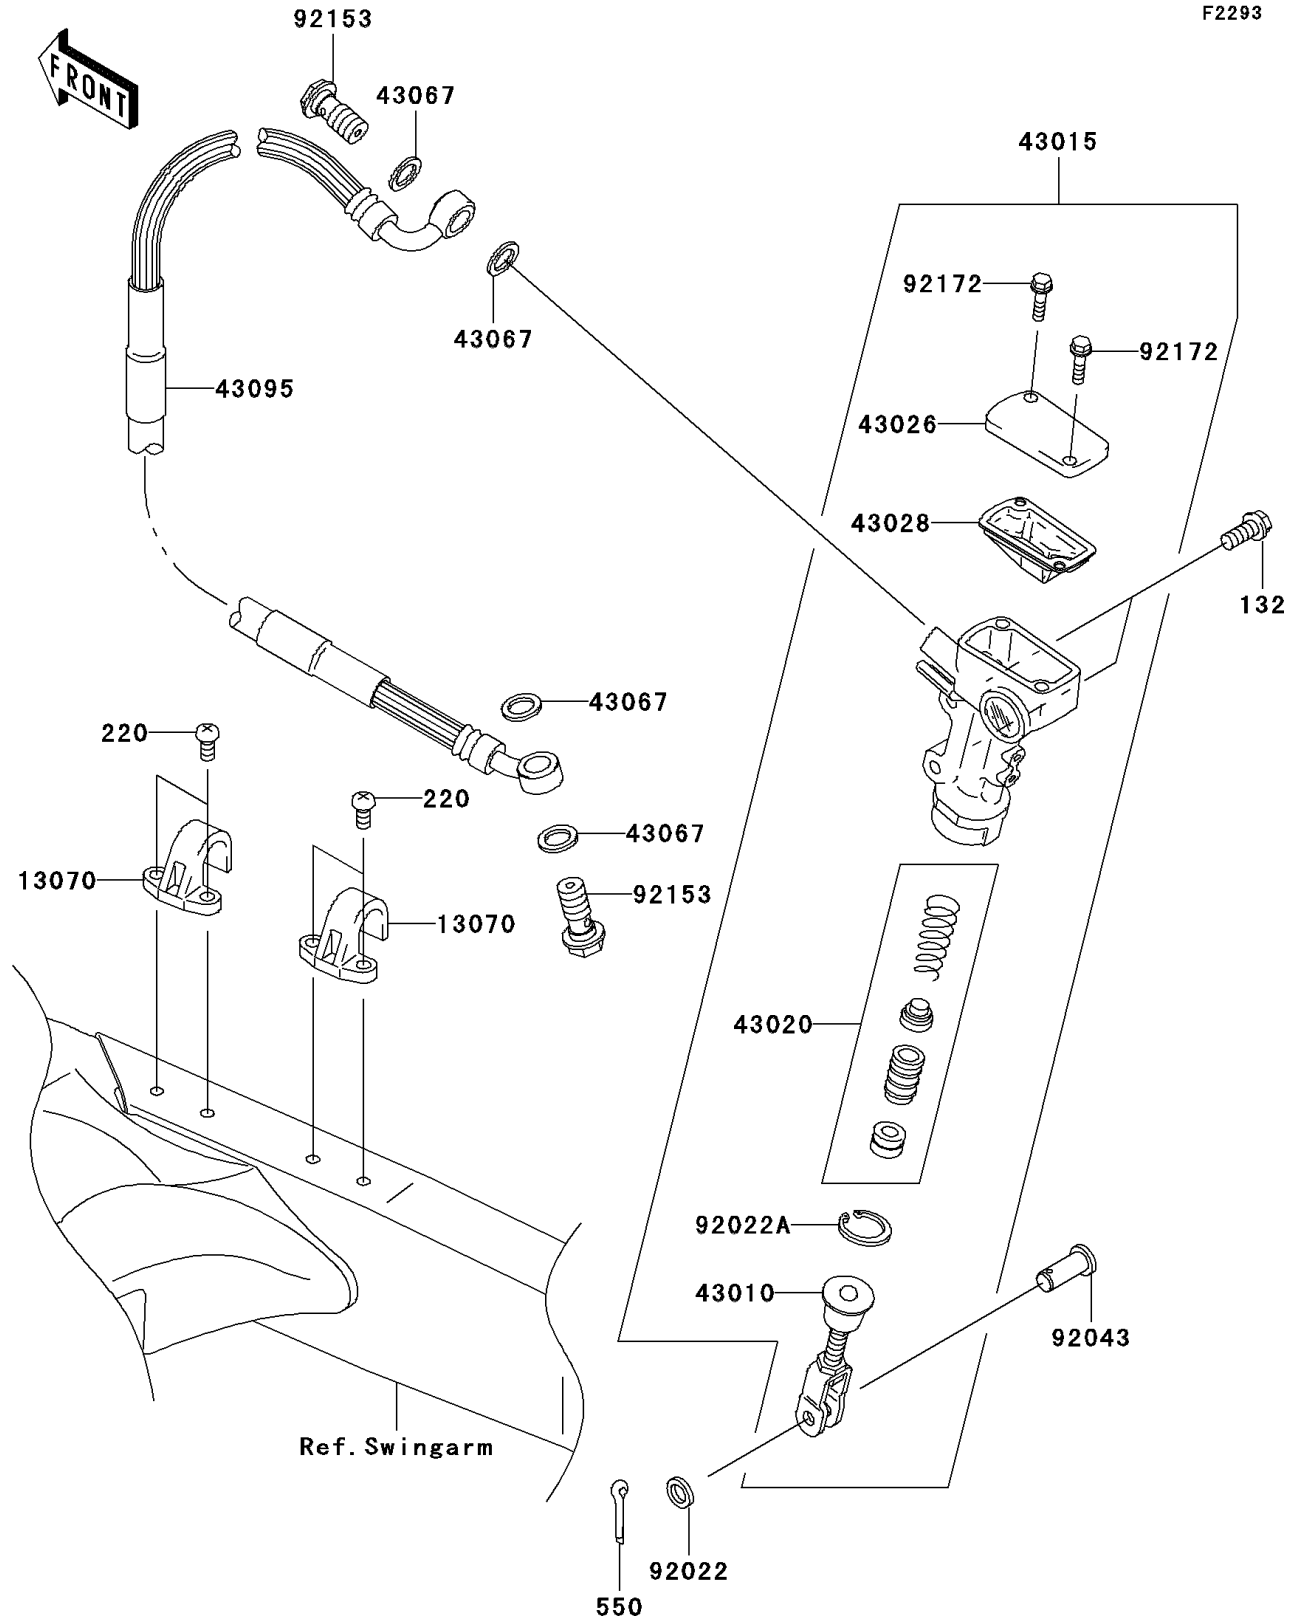

2005 KX250F PARTS DIAGRAM

Rear Master Cylinder

F2293

2005 KX250F PARTS LIST

Rear Master Cylinder

ITEM NAME	PART NUMBER	QUANTITY
BOLT-FLANGED-SMALL (Ref # 132)	132G0614	2
SCREW-PAN-CROS (Ref # 220)	220B0510	4
PIN-COTTER,2.0X15 (Ref # 550)	550D2015	1
GUIDE,BRAKE HOSE (Ref # 13070)	13070-0048	2
ROD-ASSY-BRAKE (Ref # 43010)	43010-1087	1
CYLINDER-ASSY-MASTER,RR (Ref # 43015)	43015-0004	1
PISTON-COMP-BRAKE (Ref # 43020)	43020-1094	1
CAP-BRAKE (Ref # 43026)	43026-1086	1
DIAPHRAGM (Ref # 43028)	43028-1092	1
WASHER,10.5X15X1.5 (Ref # 43067)	43067-001	4
HOSE-BRAKE,RR (Ref # 43095)	43095-0024	1
WASHER,8.5X13X1 (Ref # 92022)	92022-1028	1
WASHER,CIRCRIP (Ref # 92022A)	92022-1601	1
PIN (Ref # 92043)	92043-0004	1
BOLT,OIL,L=23 (Ref # 92153)	92153-0627	2
SCREW (Ref # 92172)	92172-1064	2