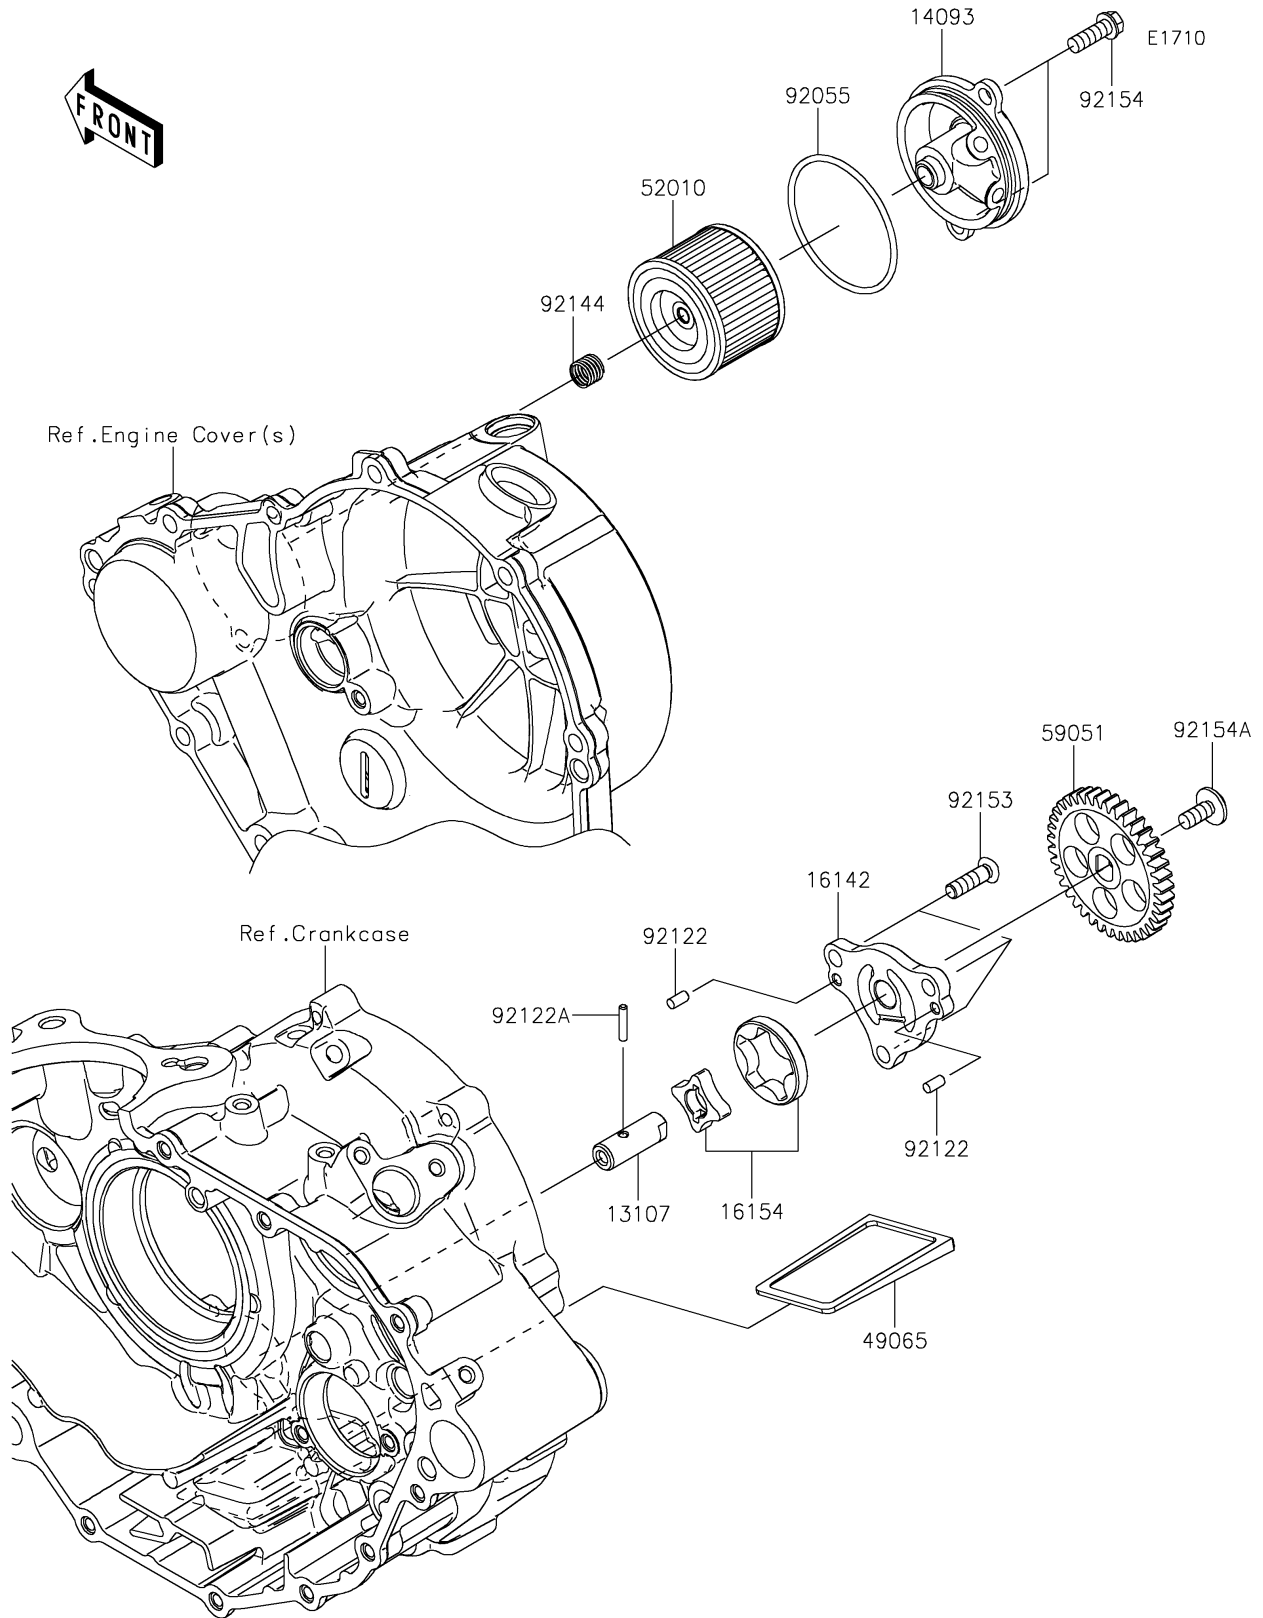

2021 KLX® 230R S PARTS DIAGRAM

Oil Pump

2021 KLX® 230R S PARTS LIST

Oil Pump

ITEM NAME	PART NUMBER	QUANTITY
SHAFT,OIL PUMP (Ref # 13107)	13107-0891	1
COVER,OIL FILTER (Ref # 14093)	14093-0786	1
COVER-PUMP,OIL (Ref # 16142)	16142-0760	1
ROTOR-PUMP (Ref # 16154)	16154-0747	1
FILTER-OIL (Ref # 49065)	49065-1058	1
ELEMENT-OIL FILTER (Ref # 52010)	52010-1053	1
GEAR-SPUR,39T (Ref # 59051)	59051-0819	1
RING-O,52.6X2.4 (Ref # 92055)	92055-1577	1
ROLLER,4X8 (Ref # 92122)	92122-0557	2
ROLLER,3X15.8 (Ref # 92122A)	92122-1126	1
SPRING (Ref # 92144)	92144-1761	1
BOLT,TORX,6X20 (Ref # 92153)	92153-1653	3
BOLT,FLANGED,6X18 (Ref # 92154)	92154-1775	2
BOLT,SOCKET,6X14 (Ref # 92154A)	92154-2731	1