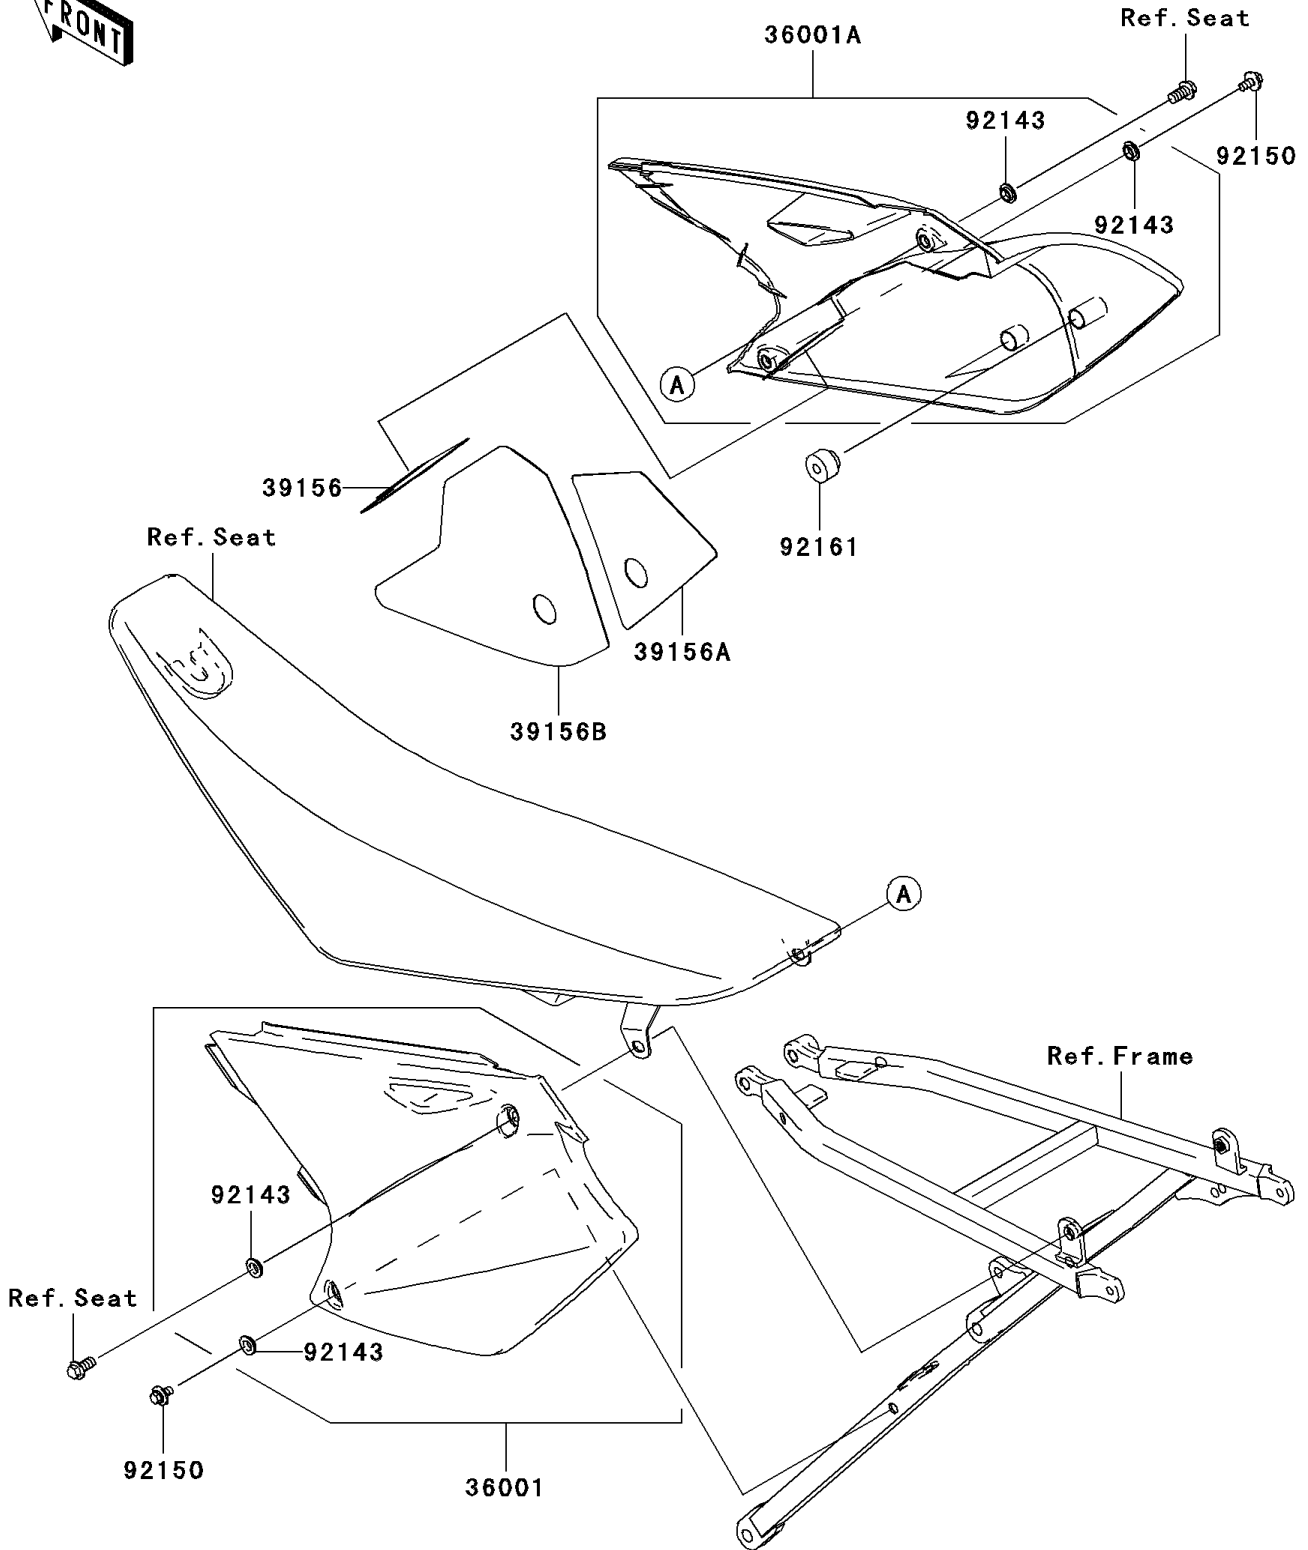

2005 KX250F PARTS DIAGRAM

Side Covers

F2611

2005 KX250F PARTS LIST

Side Covers

ITEM NAME	PART NUMBER	QUANTITY
COVER-SIDE,LH,S.WHITE (Ref # 36001)	36001-0022-266	1
COVER-SIDE,RH,S.WHITE (Ref # 36001A)	36001-0033-266	1
PAD,SIDE COVER,RH (Ref # 39156)	39156-0033	1
PAD,SIDE COVER,RH (Ref # 39156A)	39156-0039	1
PAD,SIDE COVER,RH (Ref # 39156B)	39156-0044	1
COLLAR (Ref # 92143)	92143-1196	4
BOLT,6X14 (Ref # 92150)	92150-1340	2
DAMPER (Ref # 92161)	92161-0073	2