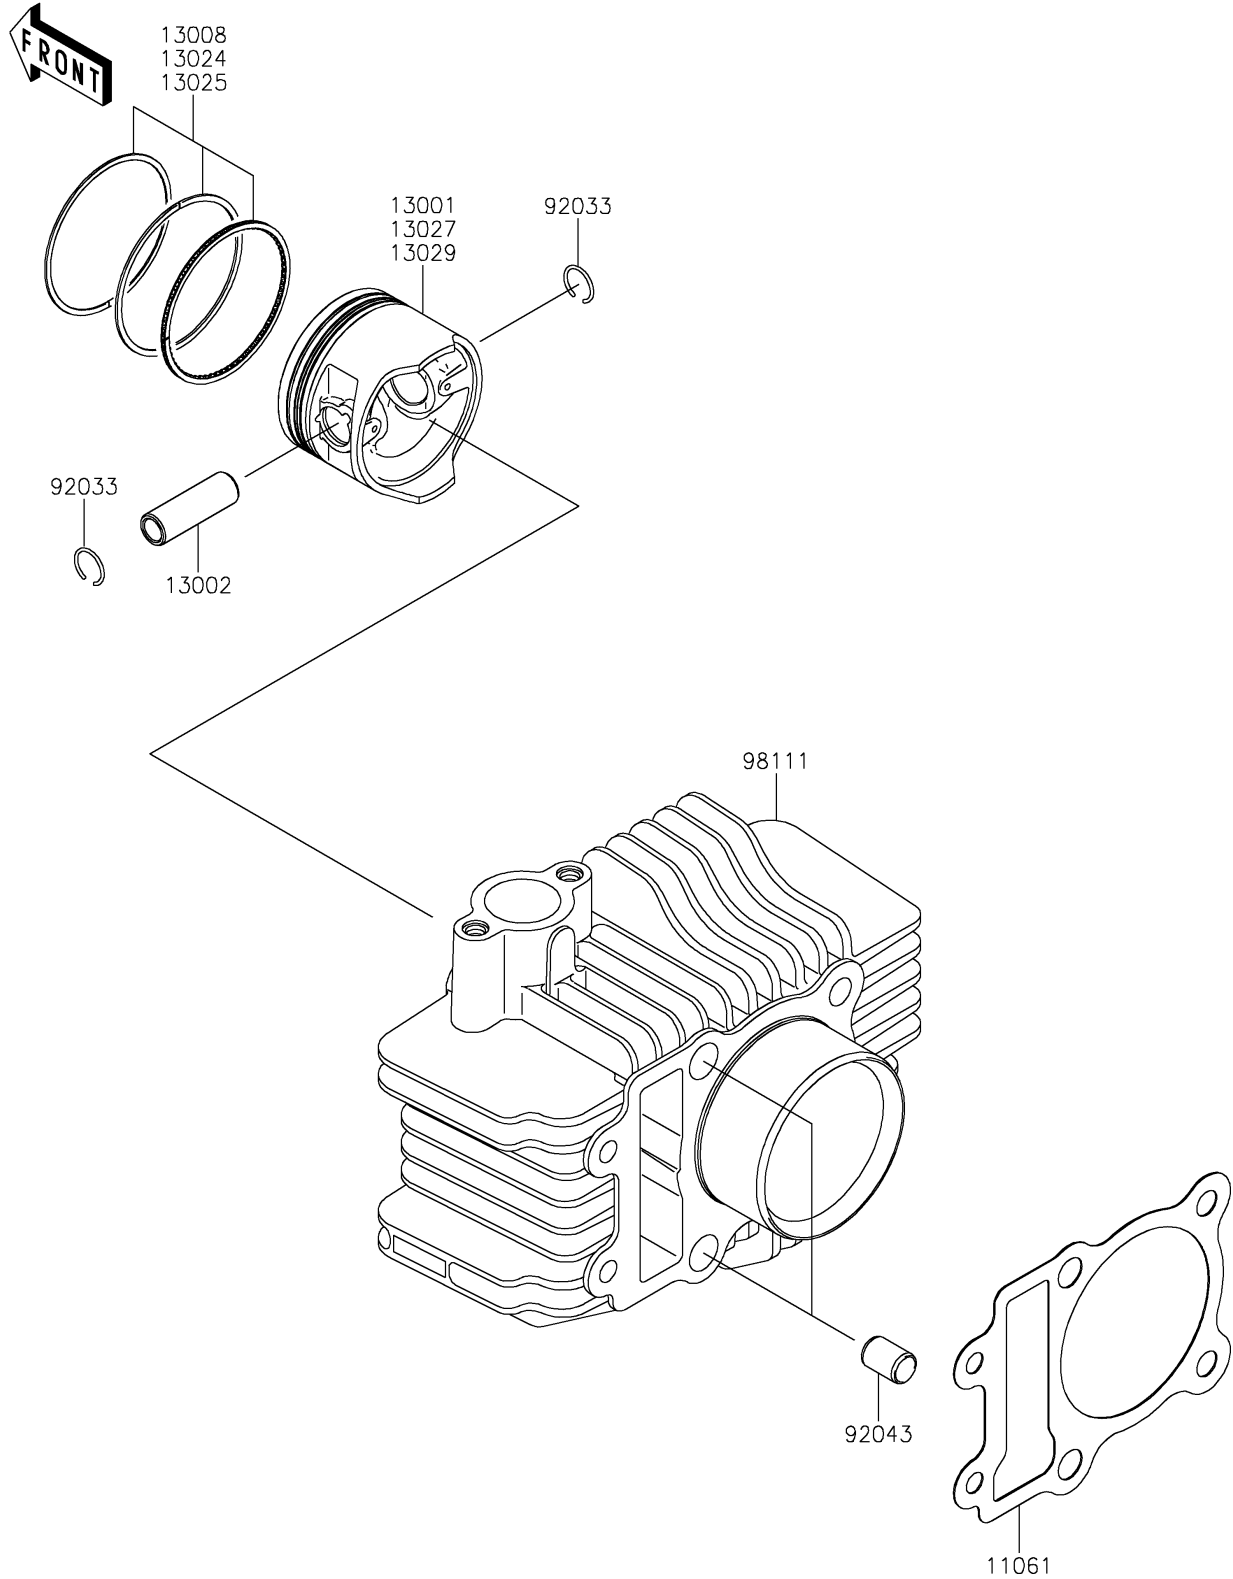

2022 KLX110 PARTS DIAGRAM

Cylinder/Piston(s)

E1120

2022 KLX110 PARTS LIST

Cylinder/Piston(s)

ITEM NAME	PART NUMBER	QUANTITY
GASKET,CYLINDER BASE (Ref # 11061)	11061-0256	1
PISTON-ENGINE,STD (Ref # 13001)	13001-0118	1
PIN-PISTON (Ref # 13002)	13002-0031	1
RING-SET-PISTON (Ref # 13008)	13008-0011	1
RING-SET-PISTON LL,O/S 1.00 (Ref # 13024)	13024-0007	1
RING-SET-PISTON L,O/S 0.50 (Ref # 13025)	13025-0008	1
PISTON-ENGINE LL (Ref # 13027)	13027-0015	1
PISTON-ENGINE L (Ref # 13029)	13029-0020	1
RING-SNAP (Ref # 92033)	92033-1072	2
PIN,8.2X10X14 (Ref # 92043)	92043-0100	2
CYLINDER-COMP-ENGINE (Ref # 98111)	98111-0031	1