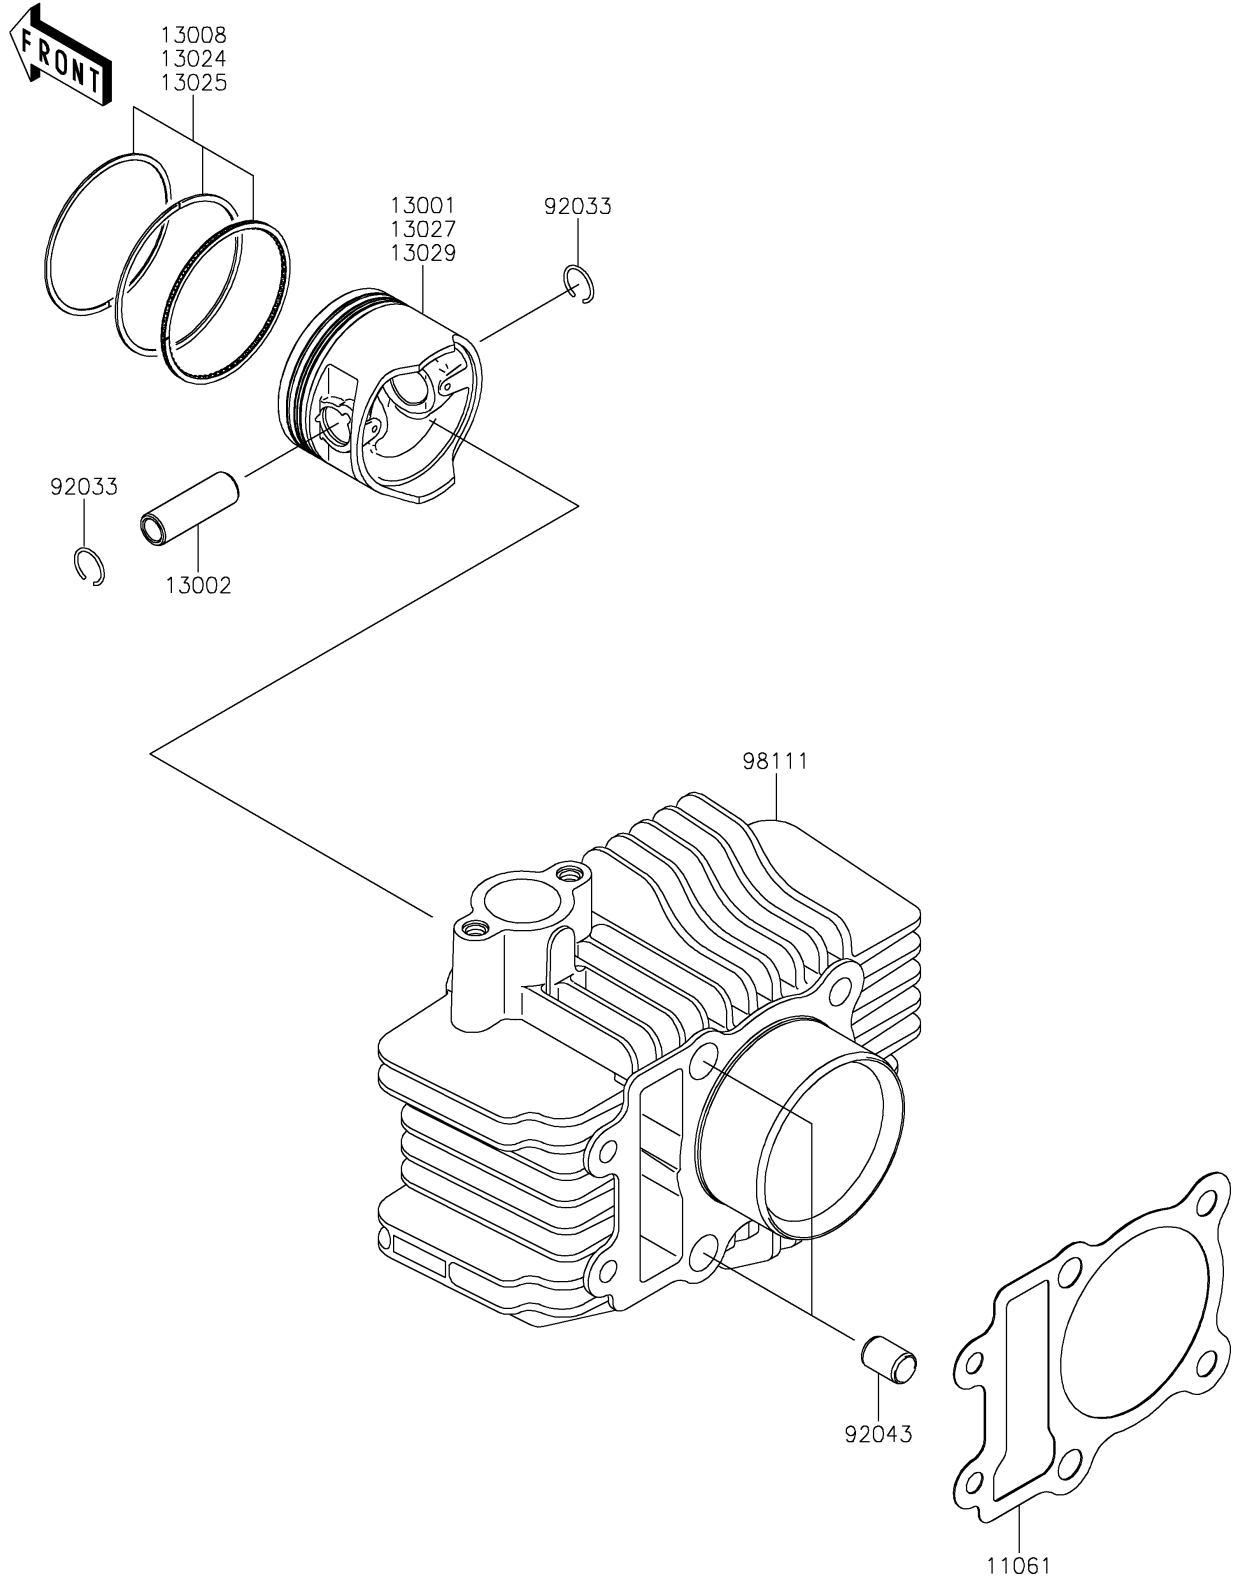

# 2022 KLX110 PARTS DIAGRAM

Cylinder/Piston(s)

E1120

## 2022 KLX110 PARTS LIST

### Cylinder/Piston(s)

ITEM NAME	PART NUMBER	QUANTITY
GASKET,CYLINDER BASE (Ref # 11061)	11061-0256	1
PISTON-ENGINE,STD (Ref # 13001)	13001-0118	1
PIN-PISTON (Ref # 13002)	13002-0031	1
RING-SET-PISTON (Ref # 13008)	13008-0011	1
RING-SET-PISTON LL,O/S 1.00 (Ref # 13024)	13024-0007	1
RING-SET-PISTON L,O/S 0.50 (Ref # 13025)	13025-0008	1
PISTON-ENGINE LL (Ref # 13027)	13027-0015	1
PISTON-ENGINE L (Ref # 13029)	13029-0020	1
RING-SNAP (Ref # 92033)	92033-1072	2
PIN,8.2X10X14 (Ref # 92043)	92043-0100	2
CYLINDER-COMP-ENGINE (Ref # 98111)	98111-0031	1