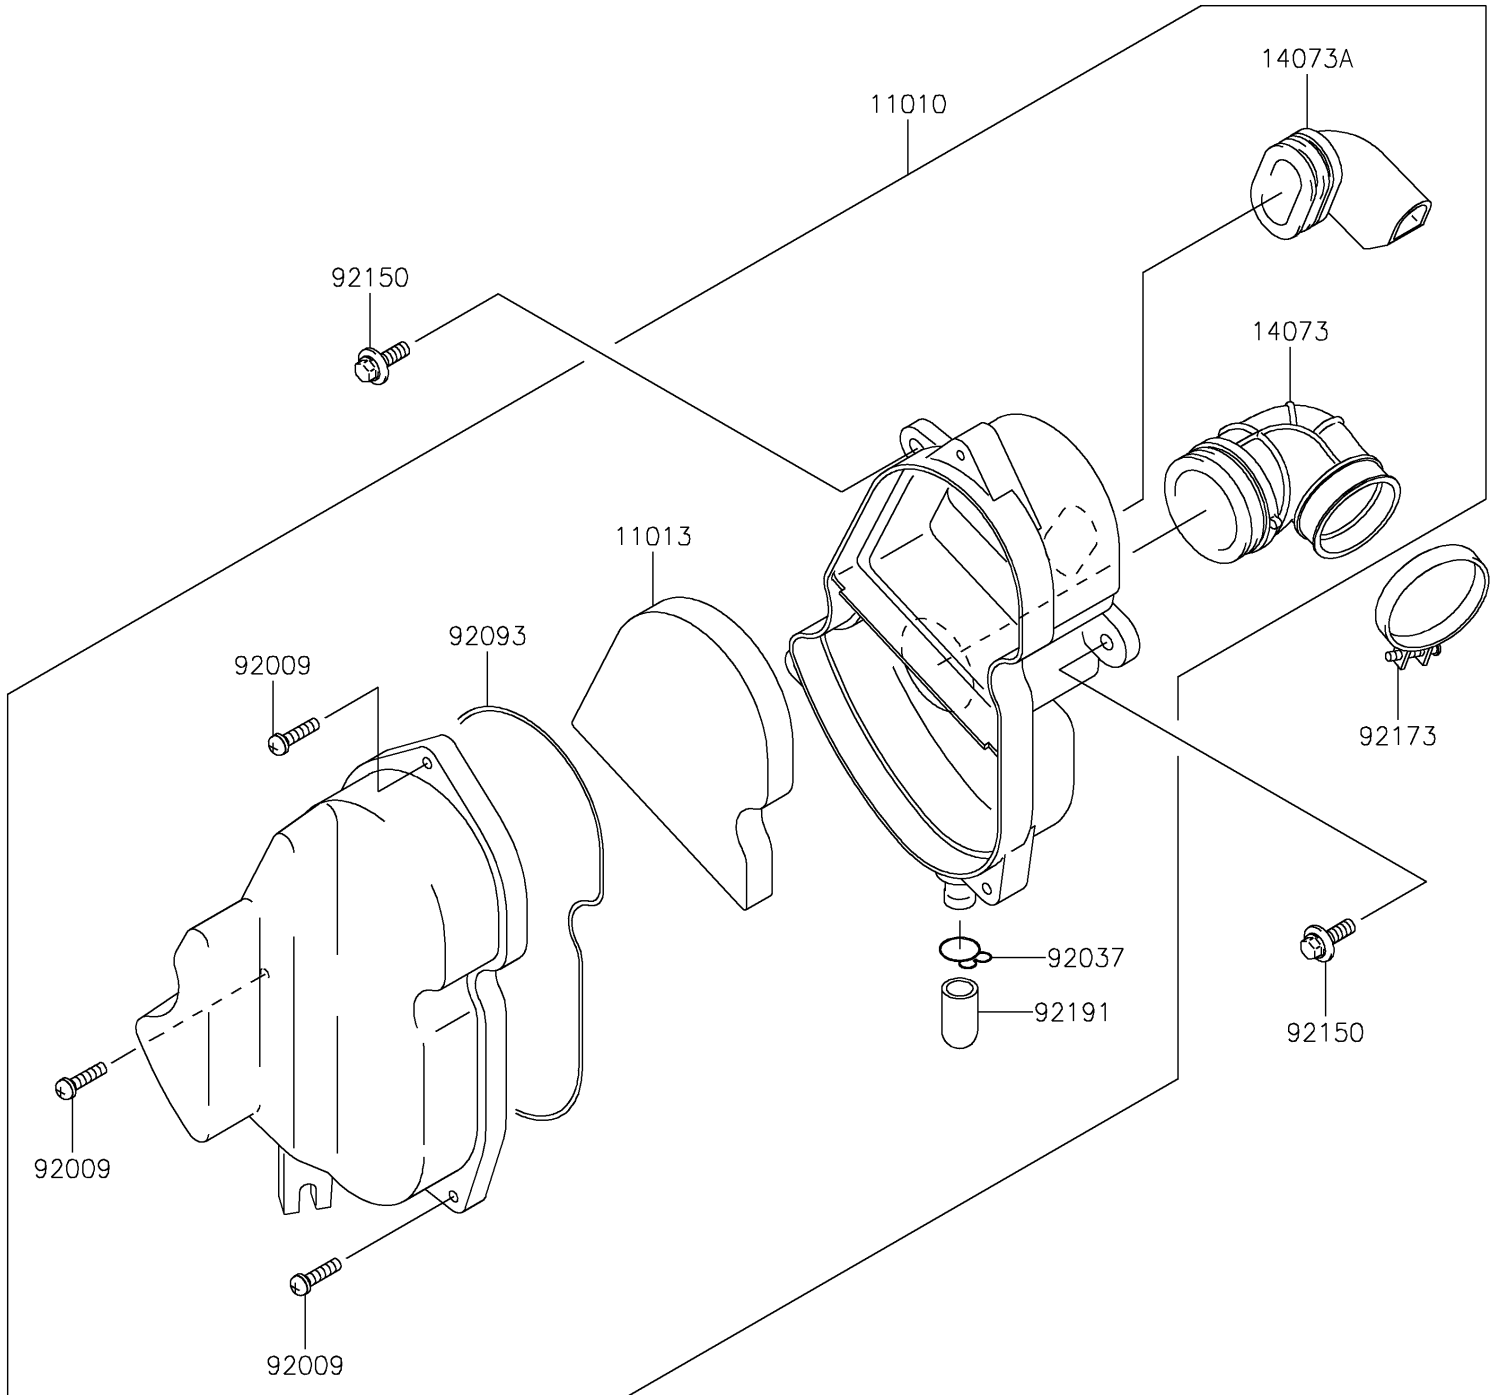

2021 KLX®110R PARTS DIAGRAM

Air Cleaner

E1130

2021 KLX®110R PARTS LIST

Air Cleaner

ITEM NAME	PART NUMBER	QUANTITY
FILTER-ASSY-AIR (Ref # 11010)	11010-1773	1
ELEMENT-AIR FILTER (Ref # 11013)	11013-1294	1
DUCT,CARBURETOR (Ref # 14073)	14073-1819	1
DUCT,IN (Ref # 14073A)	14073-1820	1
SCREW,M5X20 (Ref # 92009)	92009-1990	3
CLAMP,14.5MM (Ref # 92037)	92037-1900	1
SEAL,AIR CLEANER (Ref # 92093)	92093-1560	1
BOLT,FLANGED,6X20 (Ref # 92150)	92150-1339	2
CLAMP (Ref # 92173)	92173-0991	1
TUBE (Ref # 92191)	92191-1704	1