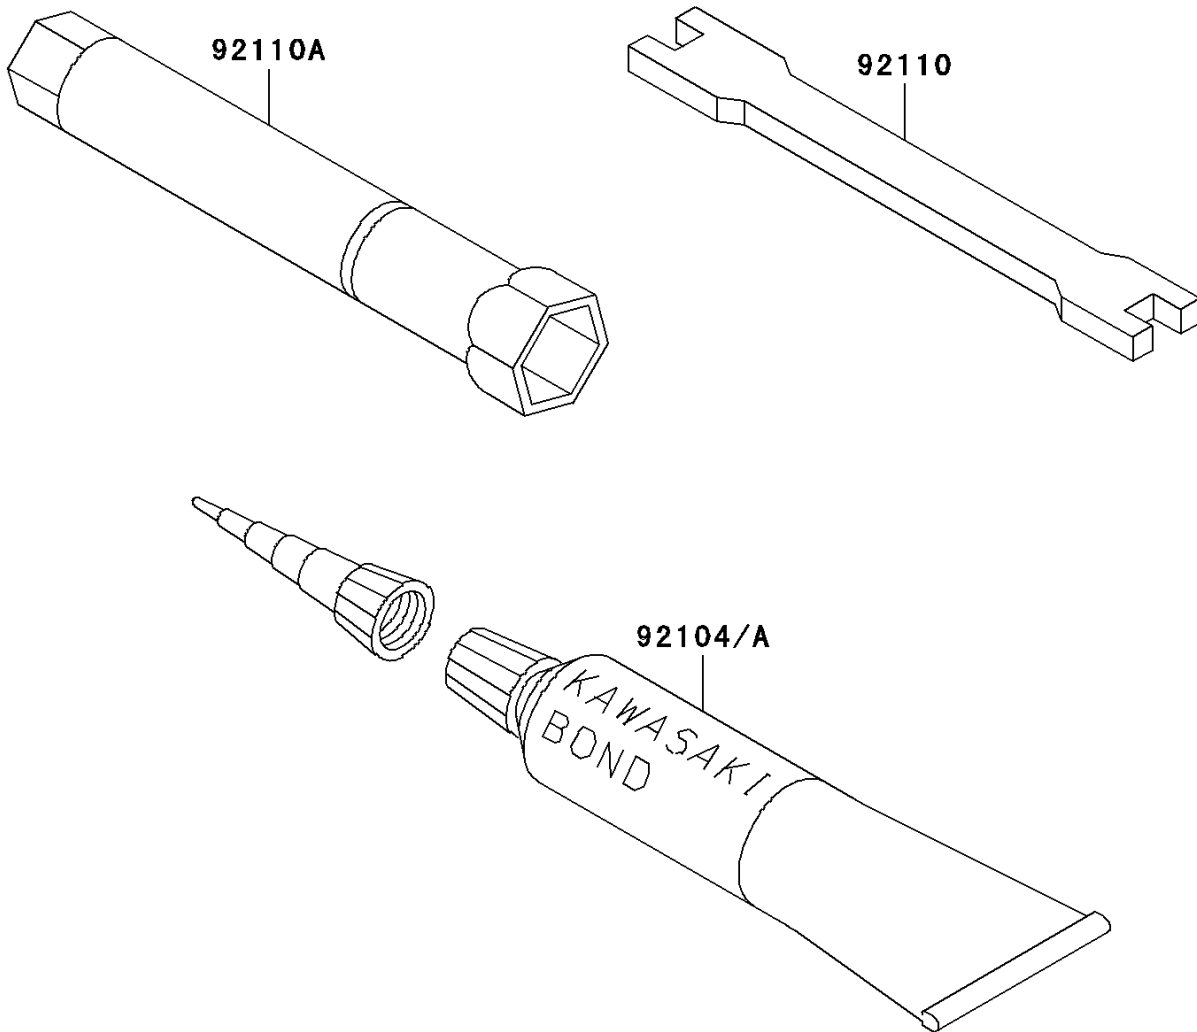

# 2005 KX250F PARTS DIAGRAM

Owner's Tools

F2810

## 2005 KX250F PARTS LIST

### Owner's Tools

| ITEM NAME                                | PART NUMBER | QUANTITY |
|------------------------------------------|-------------|----------|
| GASKET-LIQUID,TB1211F (Ref # 92104)      | 92104-0004  | 1        |
| GASKET-LIQUID,TB1216,GRAY (Ref # 92104A) | 92104-1063  | 1        |
| TOOL-WRENCH,NIPPLE,6X8 (Ref # 92110)     | 92110-0004  | 1        |
| TOOL-WRENCH,BOX,16MM (Ref # 92110A)      | 92110-0005  | 1        |