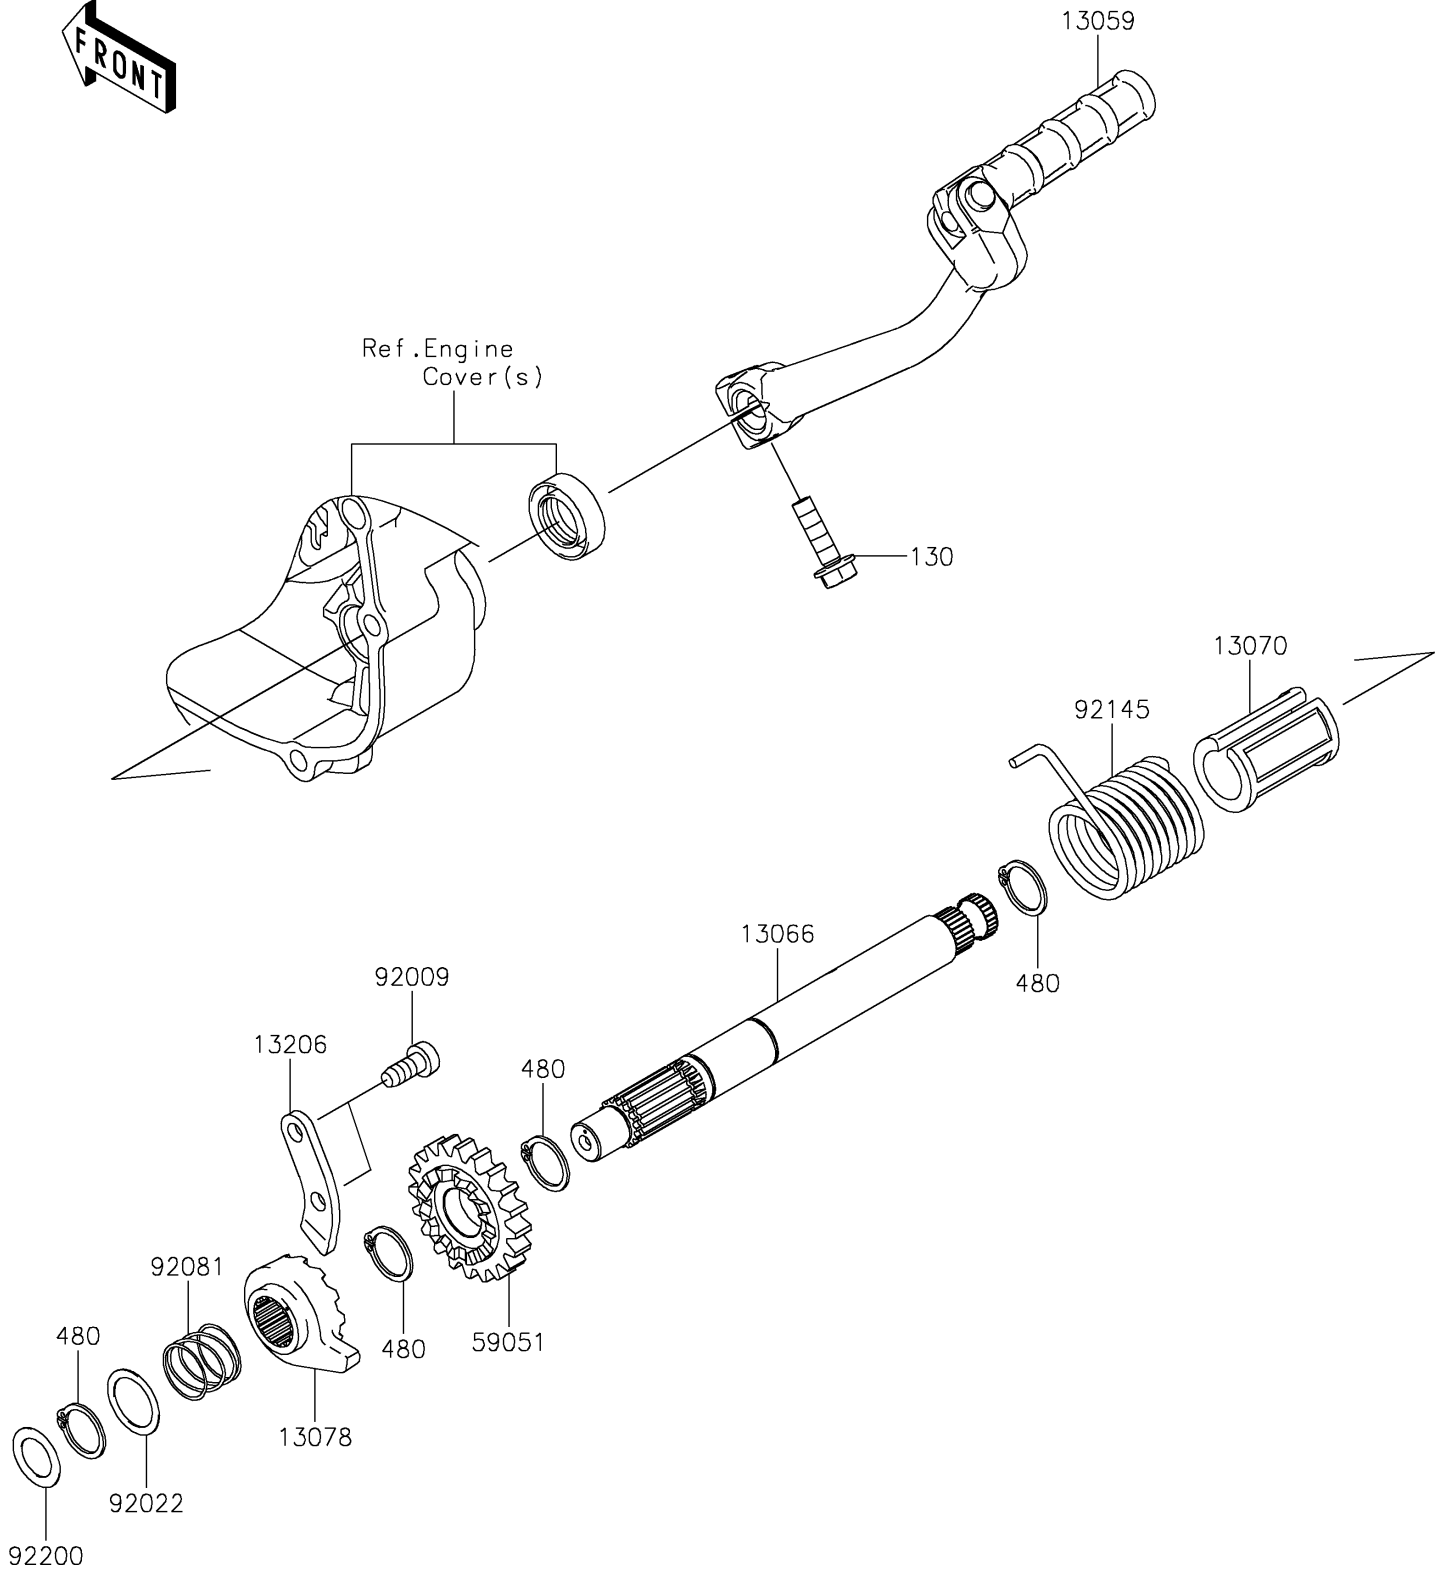

2022 KLX110 PARTS DIAGRAM

Kickstarter Mechanism

E1340

2022 KLX110 PARTS LIST

Kickstarter Mechanism

ITEM NAME	PART NUMBER	QUANTITY
LEVER-KICK (Ref # 13059)	13059-0046	1
SHAFT-KICK (Ref # 13066)	13066-0062	1
GUIDE,KICK SHAFT (Ref # 13070)	13070-1035	1
RATCHET (Ref # 13078)	13078-0557	1
GUIDE-KICK (Ref # 13206)	13206-1006	1
GEAR-SPUR (Ref # 59051)	59051-0715	1
SCREW,TAPPING (Ref # 92009)	92009-1104	2
WASHER,16.8X22X0.5 (Ref # 92022)	92022-315	1
SPRING,RATCHET (Ref # 92081)	92081-122	1
SPRING,KICK STARTER (Ref # 92145)	92145-0626	1
WASHER,13.2X20X0.5 (Ref # 92200)	92200-0571	1
BOLT-FLANGED,6X22 (Ref # 130)	130CA0622	1
CIRCLIP-TYPE-C,16MM (Ref # 480)	480J1600	4