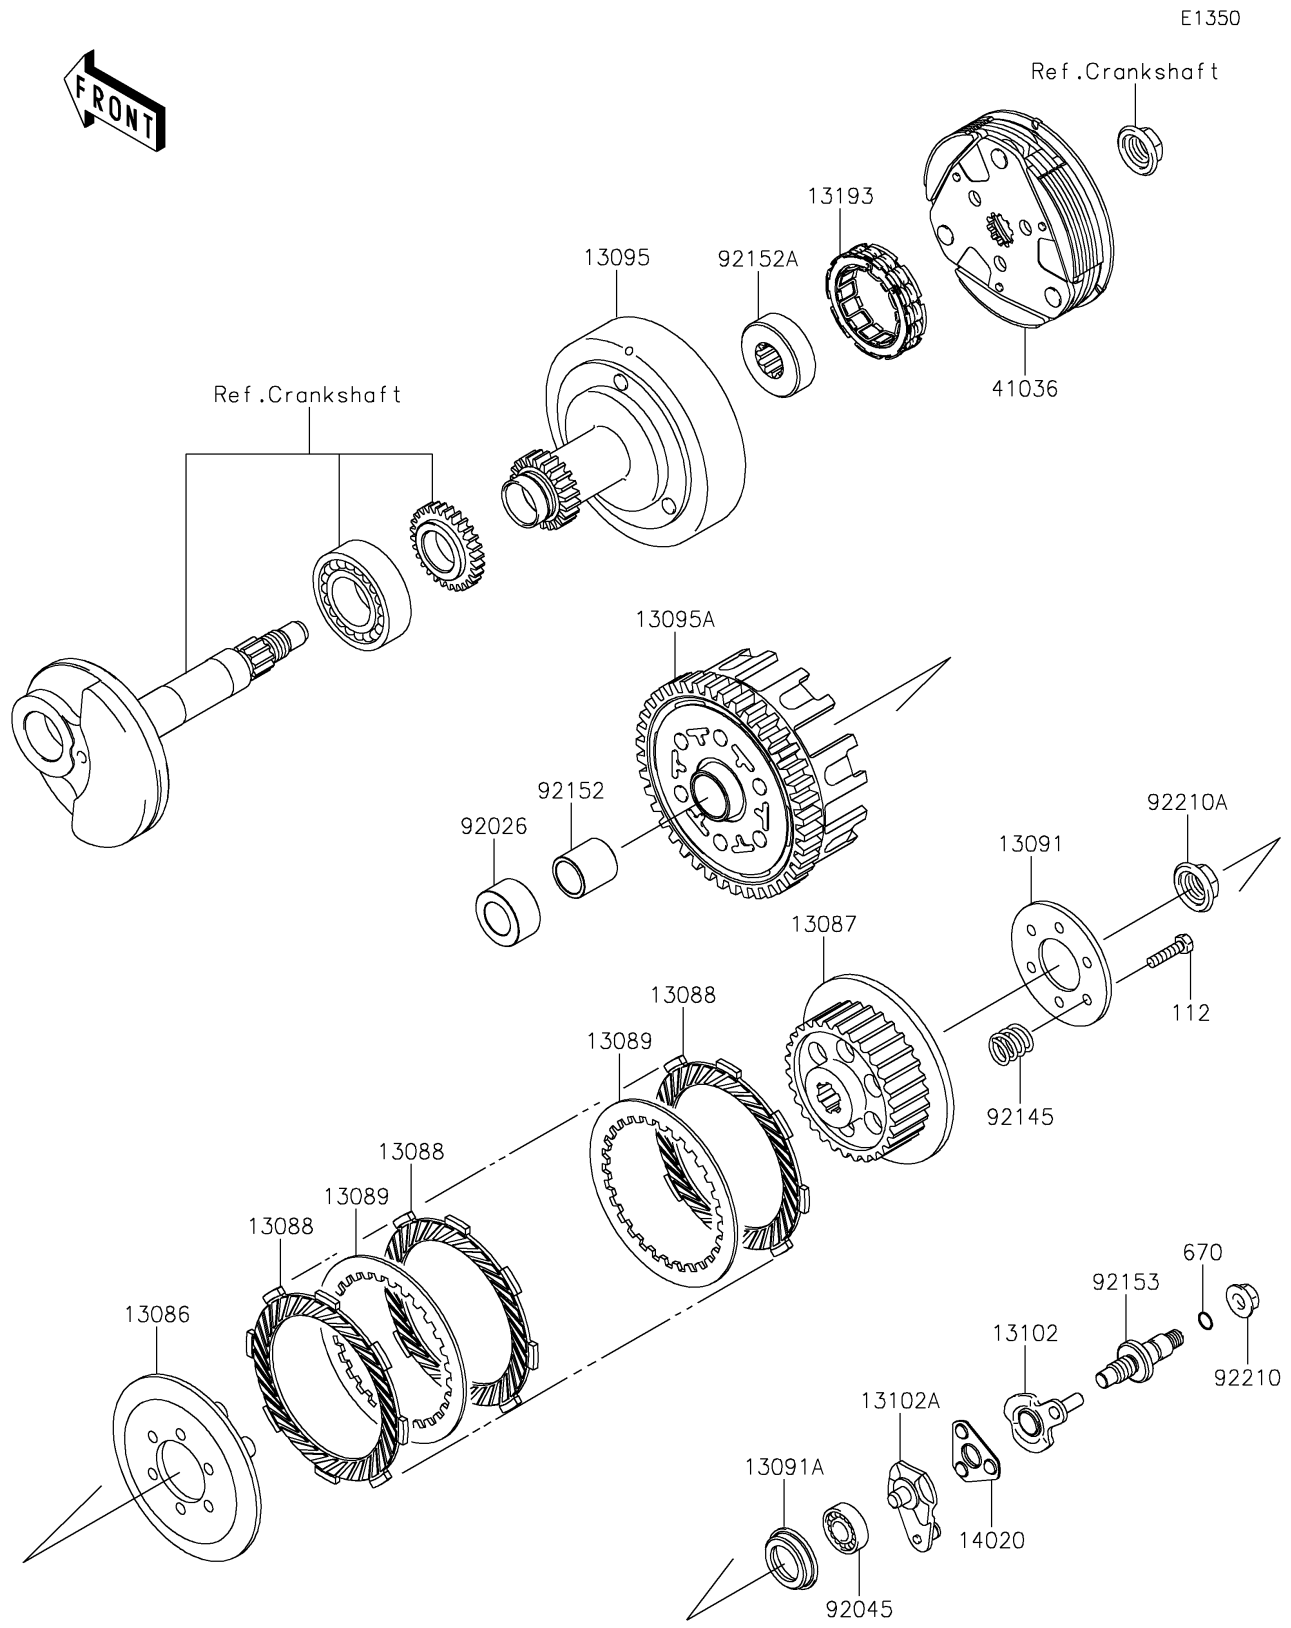

2021 KLX®110R PARTS DIAGRAM

Clutch

2021 KLX®110R PARTS LIST

Clutch

ITEM NAME	PART NUMBER	QUANTITY
WHEEL-CLUTCH (Ref # 13086)	13086-1065	1
HUB-CLUTCH (Ref # 13087)	13087-1151	1
PLATE-FRICTION (Ref # 13088)	13088-1142	5
PLATE-CLUTCH (Ref # 13089)	13089-1087	4
HOLDER,CLUTCH (Ref # 13091)	13091-1782	1
HOLDER (Ref # 13091A)	13091-1787	1
HOUSING-COMP-CLUTCH (Ref # 13095)	13095-0128	1
HOUSING-COMP-CLUTCH (Ref # 13095A)	13095-1403	1
RELEASE-COMP-CLUTCH (Ref # 13102)	13102-1135	1
RELEASE-COMP-CLUTCH (Ref # 13102A)	13102-1136	1
CLUTCH-ASSY-ONEWAY (Ref # 13193)	13193-0008	1
RETAINER (Ref # 14020)	14020-0576	1
HUB-ASSY,CLUTCH (Ref # 41036)	41036-0261	1
SPACER (Ref # 92026)	92026-1605	1
BEARING-BALL,#628 (Ref # 92045)	92045-1123	1
SPRING (Ref # 92145)	92145-0744	6
COLLAR,17X22X22.7 (Ref # 92152)	92152-0393	1
COLLAR (Ref # 92152A)	92152-0833	1
BOLT,CLUTCH RELEASE (Ref # 92153)	92153-0525	1
NUT,FLANGED,8MM (Ref # 92210)	92210-0004	1
NUT,14MM (Ref # 92210A)	92210-1374	1
BOLT-UPSET,5X20 (Ref # 112)	112BA0520	6
O RING,8MM (Ref # 670)	670B1508	1