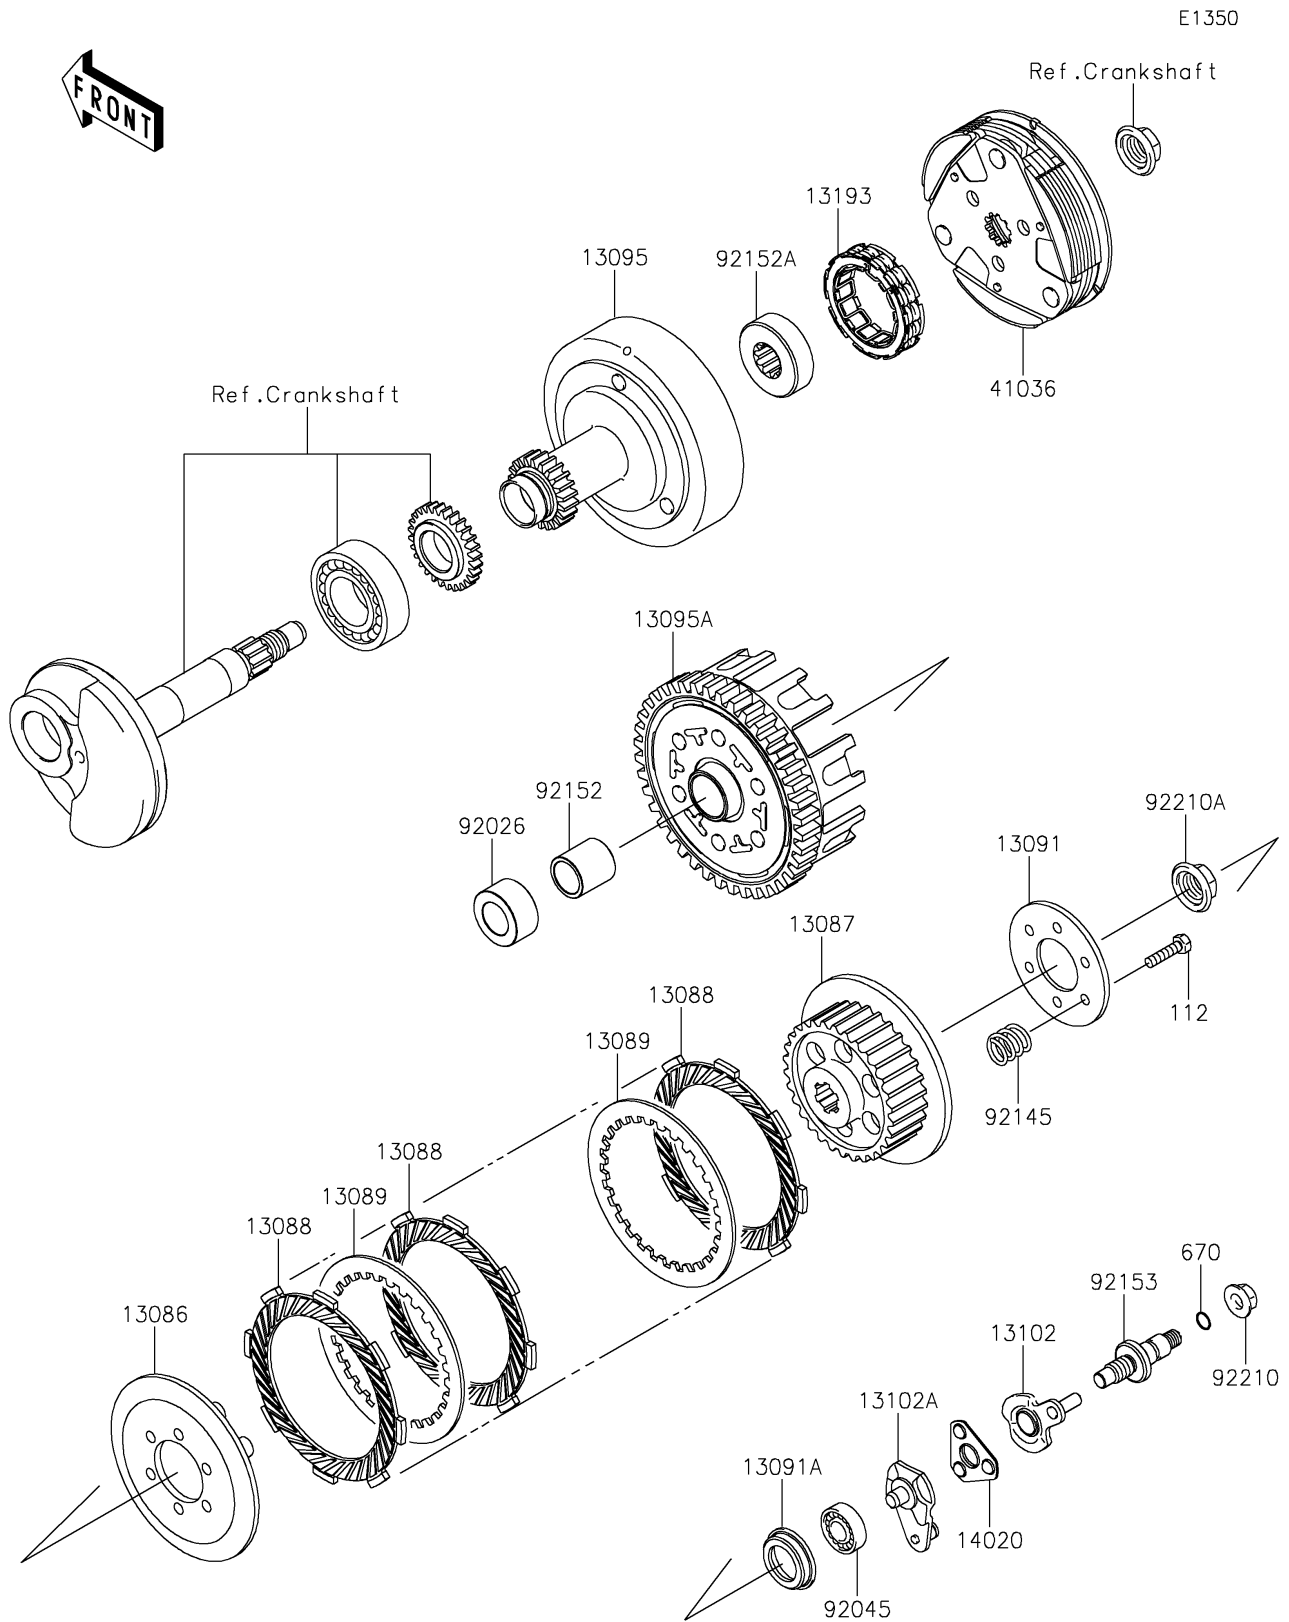

2022 KLX110 PARTS DIAGRAM

Clutch

2022 KLX110 PARTS LIST

Clutch

ITEM NAME	PART NUMBER	QUANTITY
WHEEL-CLUTCH (Ref # 13086)	13086-1065	1
HUB-CLUTCH (Ref # 13087)	13087-1151	1
PLATE-FRICTION (Ref # 13088)	13088-1142	5
PLATE-CLUTCH (Ref # 13089)	13089-1087	4
HOLDER,CLUTCH (Ref # 13091)	13091-1782	1
HOLDER (Ref # 13091A)	13091-1787	1
HOUSING-COMP-CLUTCH (Ref # 13095)	13095-0128	1
HOUSING-COMP-CLUTCH (Ref # 13095A)	13095-1403	1
RELEASE-COMP-CLUTCH (Ref # 13102)	13102-1135	1
RELEASE-COMP-CLUTCH (Ref # 13102A)	13102-1136	1
CLUTCH-ASSY-ONEWAY (Ref # 13193)	13193-0008	1
RETAINER (Ref # 14020)	14020-0576	1
HUB-ASSY,CLUTCH (Ref # 41036)	41036-0261	1
SPACER (Ref # 92026)	92026-1605	1
BEARING-BALL,#628 (Ref # 92045)	92045-1123	1
SPRING (Ref # 92145)	92145-0744	6
COLLAR,17X22X22.7 (Ref # 92152)	92152-0393	1
COLLAR (Ref # 92152A)	92152-0833	1
BOLT,CLUTCH RELEASE (Ref # 92153)	92153-0525	1
NUT,FLANGED,8MM (Ref # 92210)	92210-0004	1
NUT,14MM (Ref # 92210A)	92210-1374	1
BOLT-UPSET,5X20 (Ref # 112)	112BA0520	6
O RING,8MM (Ref # 670)	670B1508	1