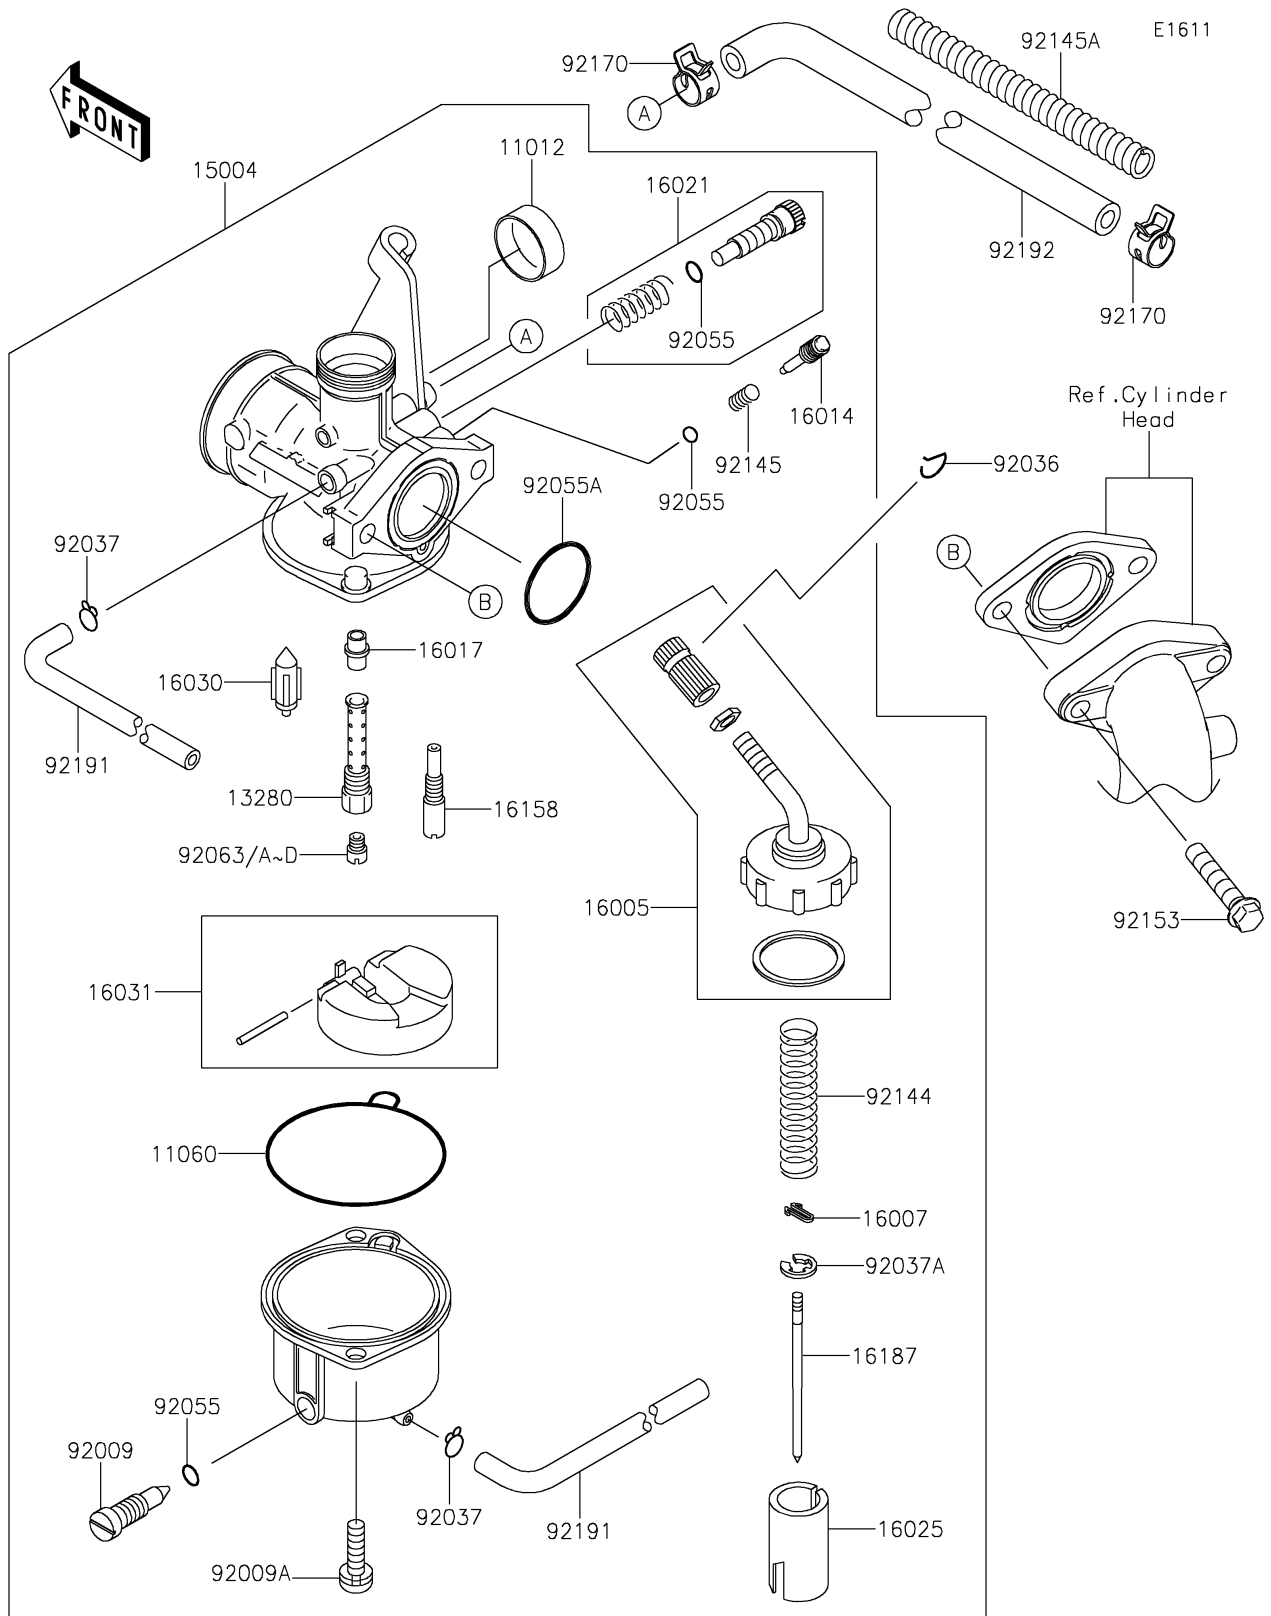

2021 KLX®110R PARTS DIAGRAM

Carburetor

2021 KLX®110R PARTS LIST

Carburetor

| ITEM NAME | PART NUMBER | QUANTITY |
|--------------------------------------|-------------|----------|
| CAP,CHOKE (Ref # 11012) | 11012-1940 | 1 |
| GASKET,FLOAT CHAMBER (Ref # 11060) | 11060-1700 | 1 |
| HOLDER,NEEDLE JET (Ref # 13280) | 13280-0359 | 1 |
| CARBURETOR-ASSY,PB18 (Ref # 15004) | 15004-0065 | 1 |
| TOP-CHAMBER (Ref # 16005) | 16005-1091 | 1 |
| SEAT-SPRING (Ref # 16007) | 16007-1103 | 1 |
| SCREW-PILOT AIR (Ref # 16014) | 16014-0011 | 1 |
| JET-NEEDLE (Ref # 16017) | 16017-1434 | 1 |
| SCREW-THROTTLE STOP (Ref # 16021) | 16021-1241 | 1 |
| VALVE-THROTTLE,CA3.0 (Ref # 16025) | 16025-1209 | 1 |
| VALVE-FLOAT,FLOAT (Ref # 16030) | 16030-0002 | 1 |
| FLOAT (Ref # 16031) | 16031-1088 | 1 |
| JET-SLOW,#40 (Ref # 16158) | 16158-0005 | 1 |
| NEEDLE-JET,NCFA (Ref # 16187) | 16187-1228 | 1 |
| SCREW,DRAIN (Ref # 92009) | 92009-1057 | 1 |
| SCREW (Ref # 92009A) | 92009-1750 | 2 |
| RING-SNAP (Ref # 92036) | 92036-018 | 1 |
| CLAMP,TUBE (Ref # 92037) | 92037-1142 | 2 |
| CLAMP,JET NEEDLE (Ref # 92037A) | 92037-1401 | 1 |
| RING-O (Ref # 92055) | 92055-1053 | 3 |
| RING-O (Ref # 92055A) | 92055-1541 | 1 |
| JET-MAIN,#78 (Ref # 92063) | 92063-1393 | 1 |
| JET-MAIN,#72 (Ref # 92063A) | 92063-1394 | AR |
| JET-MAIN,#75 (Ref # 92063B) | 92063-1395 | AR |
| JET-MAIN,#80 (Ref # 92063C) | 92063-1396 | AR |
| JET-MAIN,#82 (Ref # 92063D) | 92063-1397 | AR |
| SPRING,THROTTLE (Ref # 92144) | 92144-1875 | 1 |
| SPRING (Ref # 92145) | 92145-0004 | 1 |
| SPRING,HOSE PROTECTOR (Ref # 92145A) | 92145-1481 | 1 |

2021 KLX®110R PARTS LIST

Carburetor

| ITEM NAME | PART NUMBER | QUANTITY |
|---------------------------------------|-------------|----------|
| BOLT,FLANGED-SMALL,6X28 (Ref # 92153) | 92153-1309 | 2 |
| CLAMP (Ref # 92170) | 92170-1872 | 2 |
| TUBE,3.5X6.5X418 (Ref # 92191) | 92191-1735 | 2 |
| TUBE,5.8X10.8X277 (Ref # 92192) | 92192-0583 | 1 |