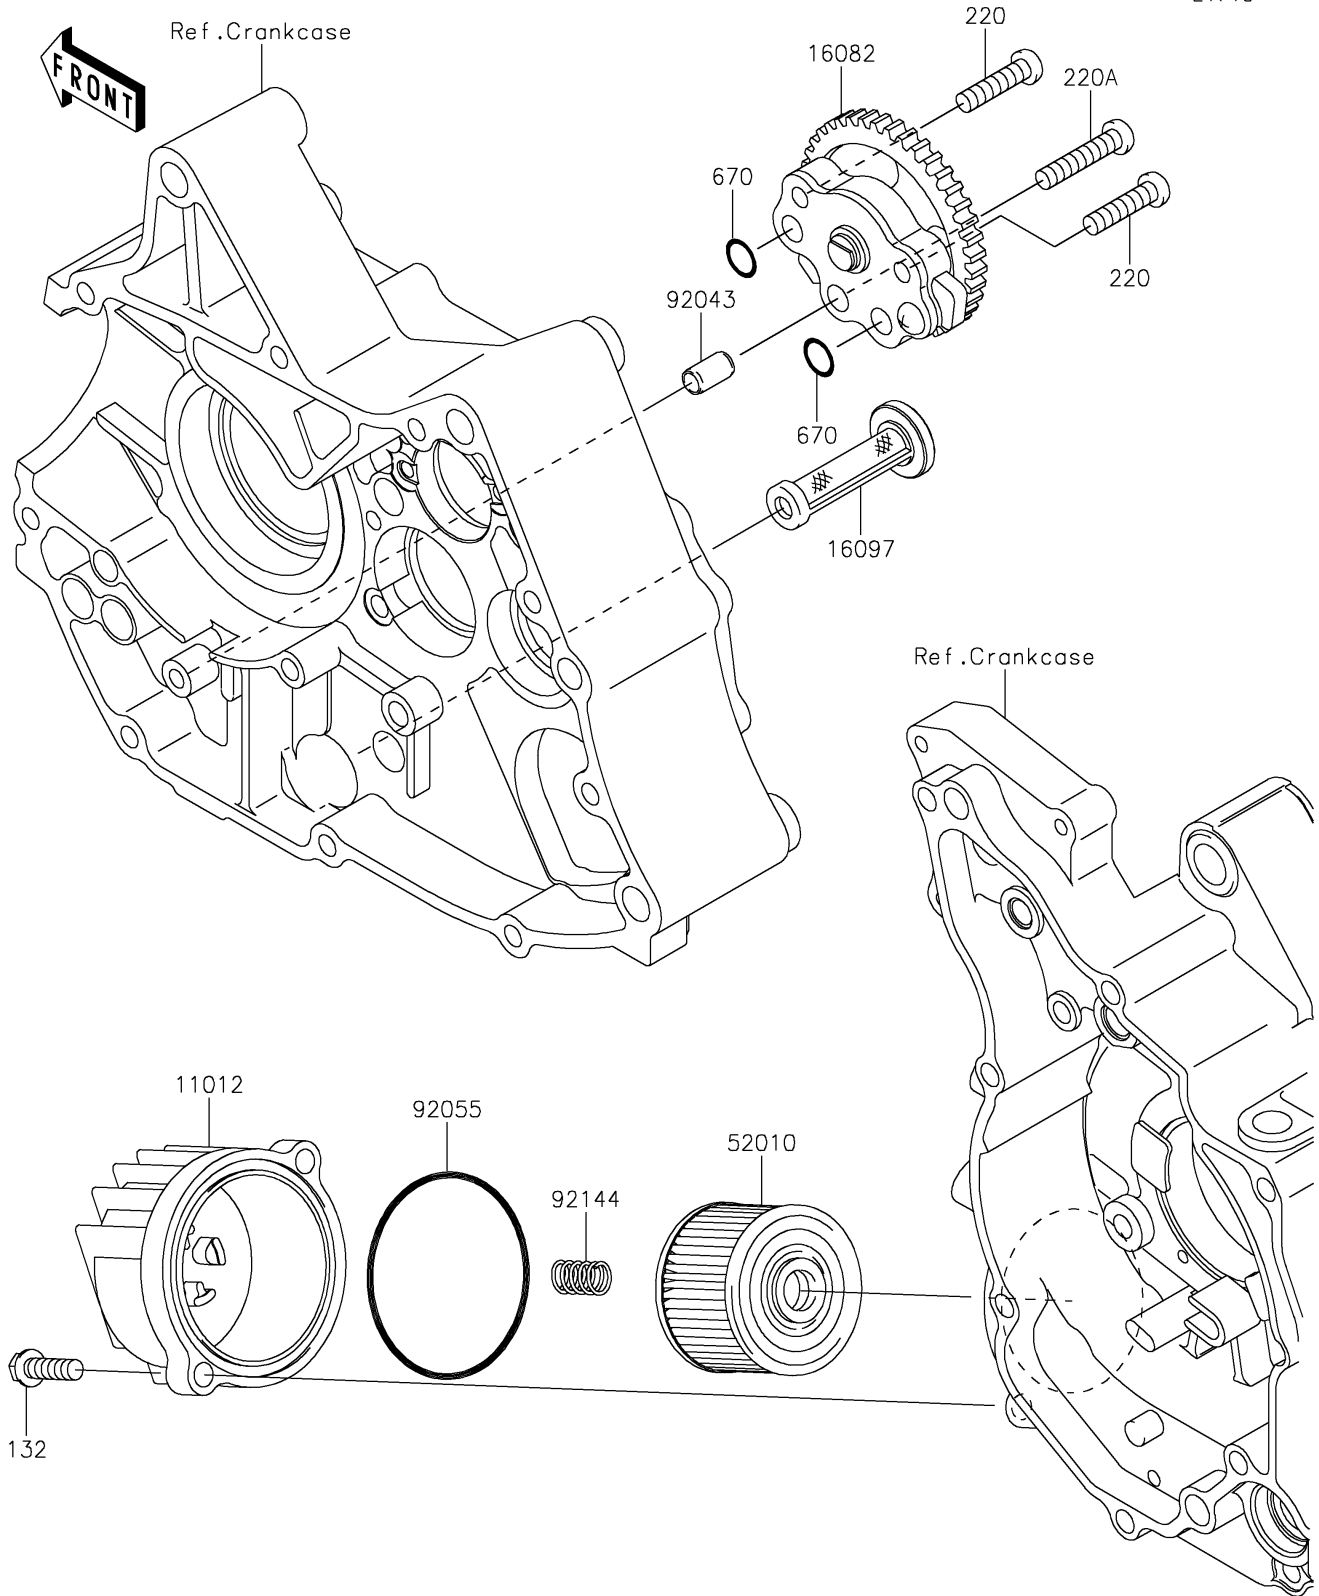

2021 KLX®110R PARTS DIAGRAM

Oil Pump

E1710

2021 KLX®110R PARTS LIST

Oil Pump

ITEM NAME	PART NUMBER	QUANTITY
-----------	-------------	----------