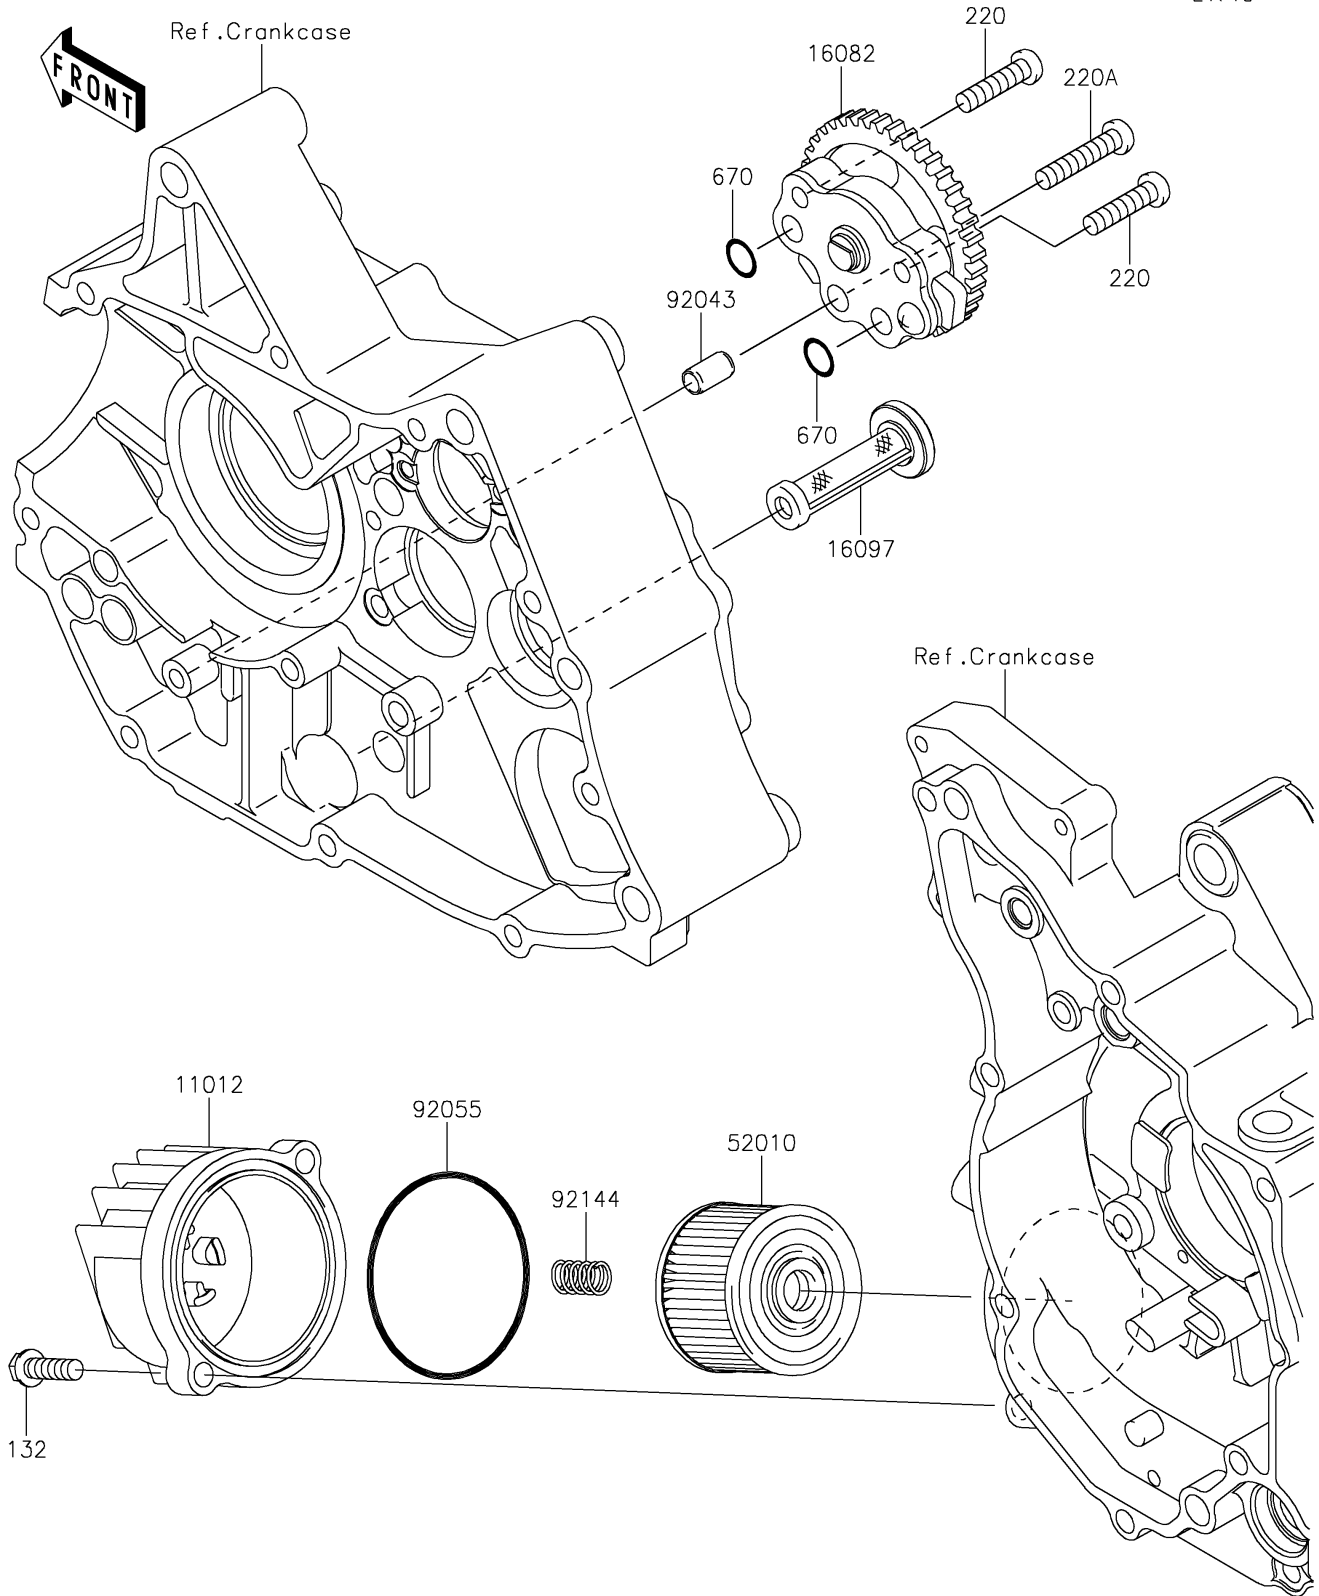

# 2022 KLX110 PARTS DIAGRAM

## Oil Pump

E1710

## 2022 KLX110 PARTS LIST

### Oil Pump

ITEM NAME	PART NUMBER	QUANTITY
CAP (Ref # 11012)	11012-1980	1
PUMP-ASSY-OIL (Ref # 16082)	16082-0010	1
FILTER-ASSY-OIL (Ref # 16097)	16097-1071	1
ELEMENT-OIL FILTER (Ref # 52010)	52010-0552	1
PIN,6.2X8X14 (Ref # 92043)	92043-0099	1
RING-O,59.6X2.4 (Ref # 92055)	92055-3018	1
SPRING (Ref # 92144)	92144-1892	1
BOLT-FLANGED-SMALL,6X20 (Ref # 132)	132BD0620	2
SCREW-PAN-CROS,6X25 (Ref # 220)	220AA0625	2
SCREW-PAN-CROS,6X30 (Ref # 220A)	220AA0630	1
O RING,9.8X1.9 (Ref # 670)	670B1510	2