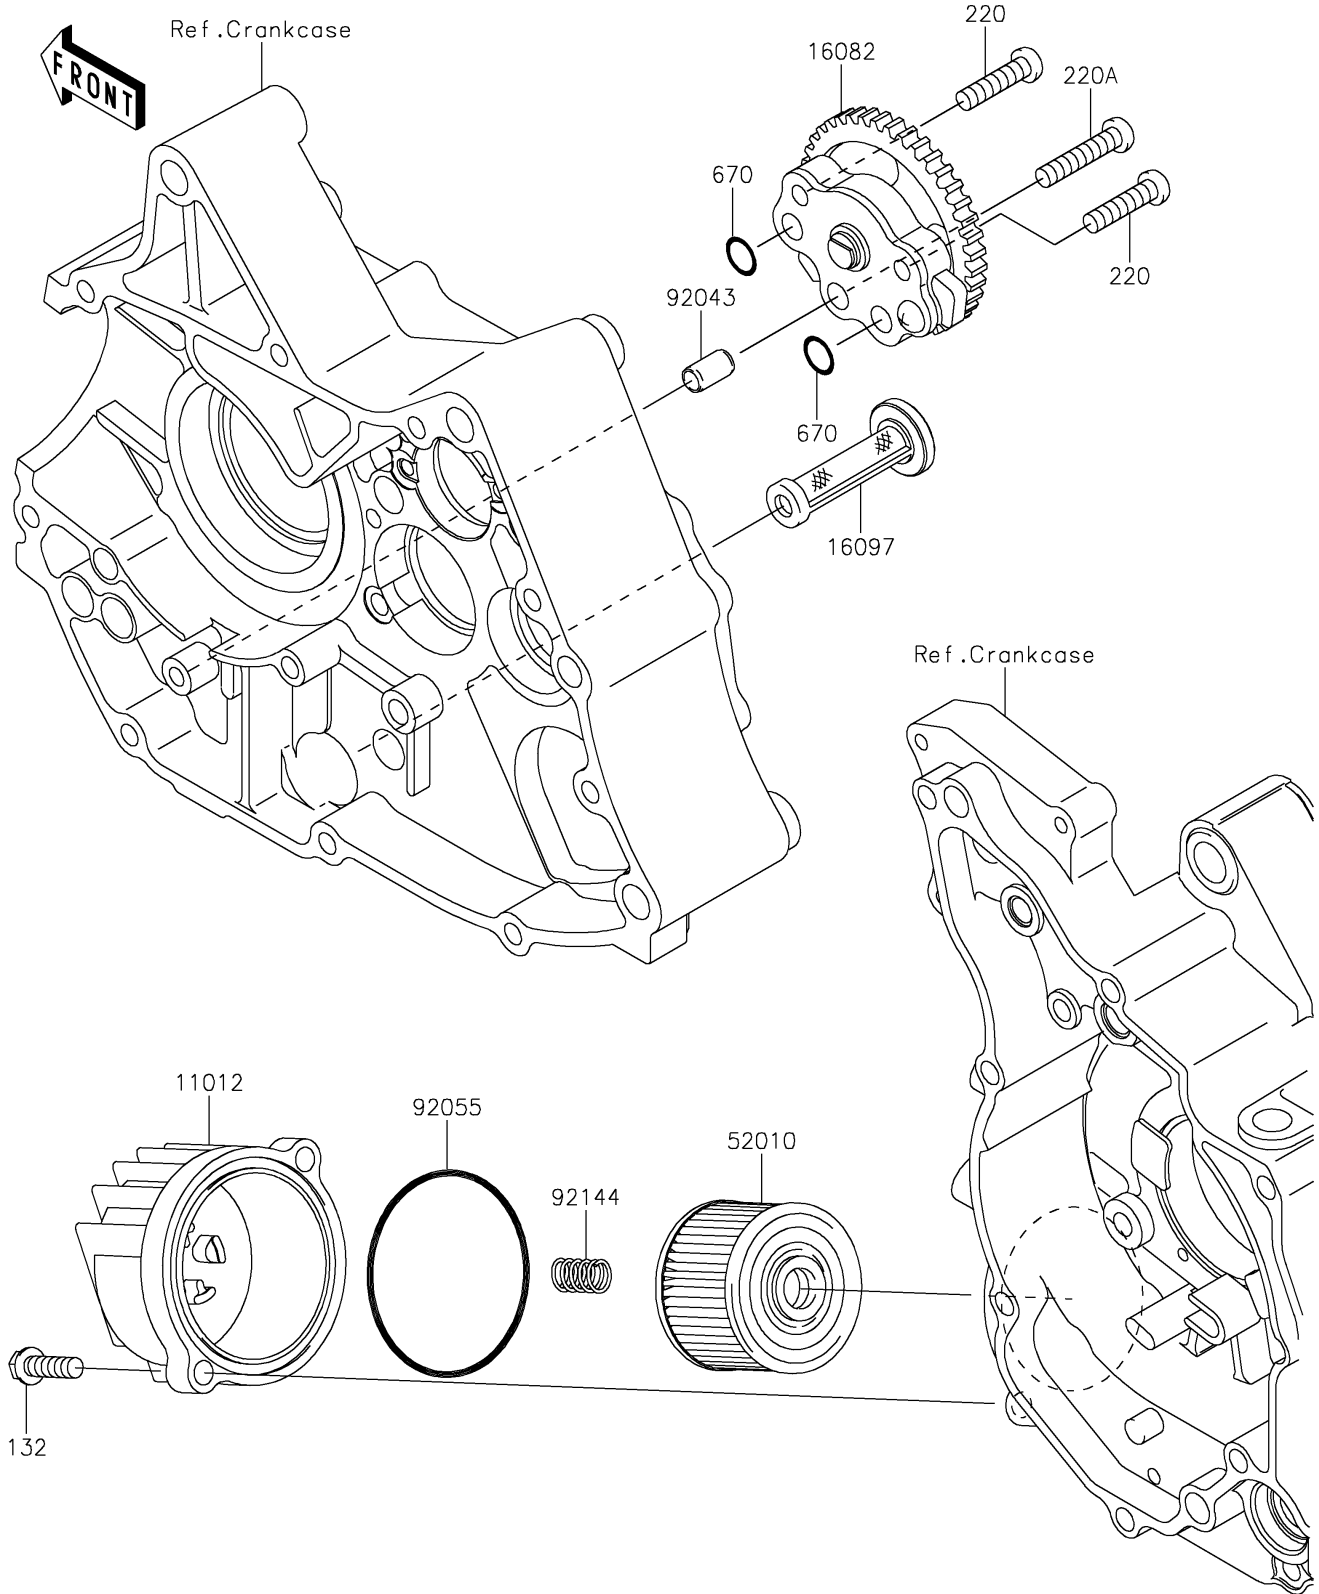

2022 KLX110 PARTS DIAGRAM

Oil Pump

E1710

2022 KLX110 PARTS LIST

Oil Pump

ITEM NAME	PART NUMBER	QUANTITY
CAP (Ref # 11012)	11012-1980	1
PUMP-ASSY-OIL (Ref # 16082)	16082-0010	1
FILTER-ASSY-OIL (Ref # 16097)	16097-1071	1
ELEMENT-OIL FILTER (Ref # 52010)	52010-0552	1
PIN,6.2X8X14 (Ref # 92043)	92043-0099	1
RING-O,59.6X2.4 (Ref # 92055)	92055-3018	1
SPRING (Ref # 92144)	92144-1892	1
BOLT-FLANGED-SMALL,6X20 (Ref # 132)	132BD0620	2
SCREW-PAN-CROS,6X25 (Ref # 220)	220AA0625	2
SCREW-PAN-CROS,6X30 (Ref # 220A)	220AA0630	1
O RING,9.8X1.9 (Ref # 670)	670B1510	2