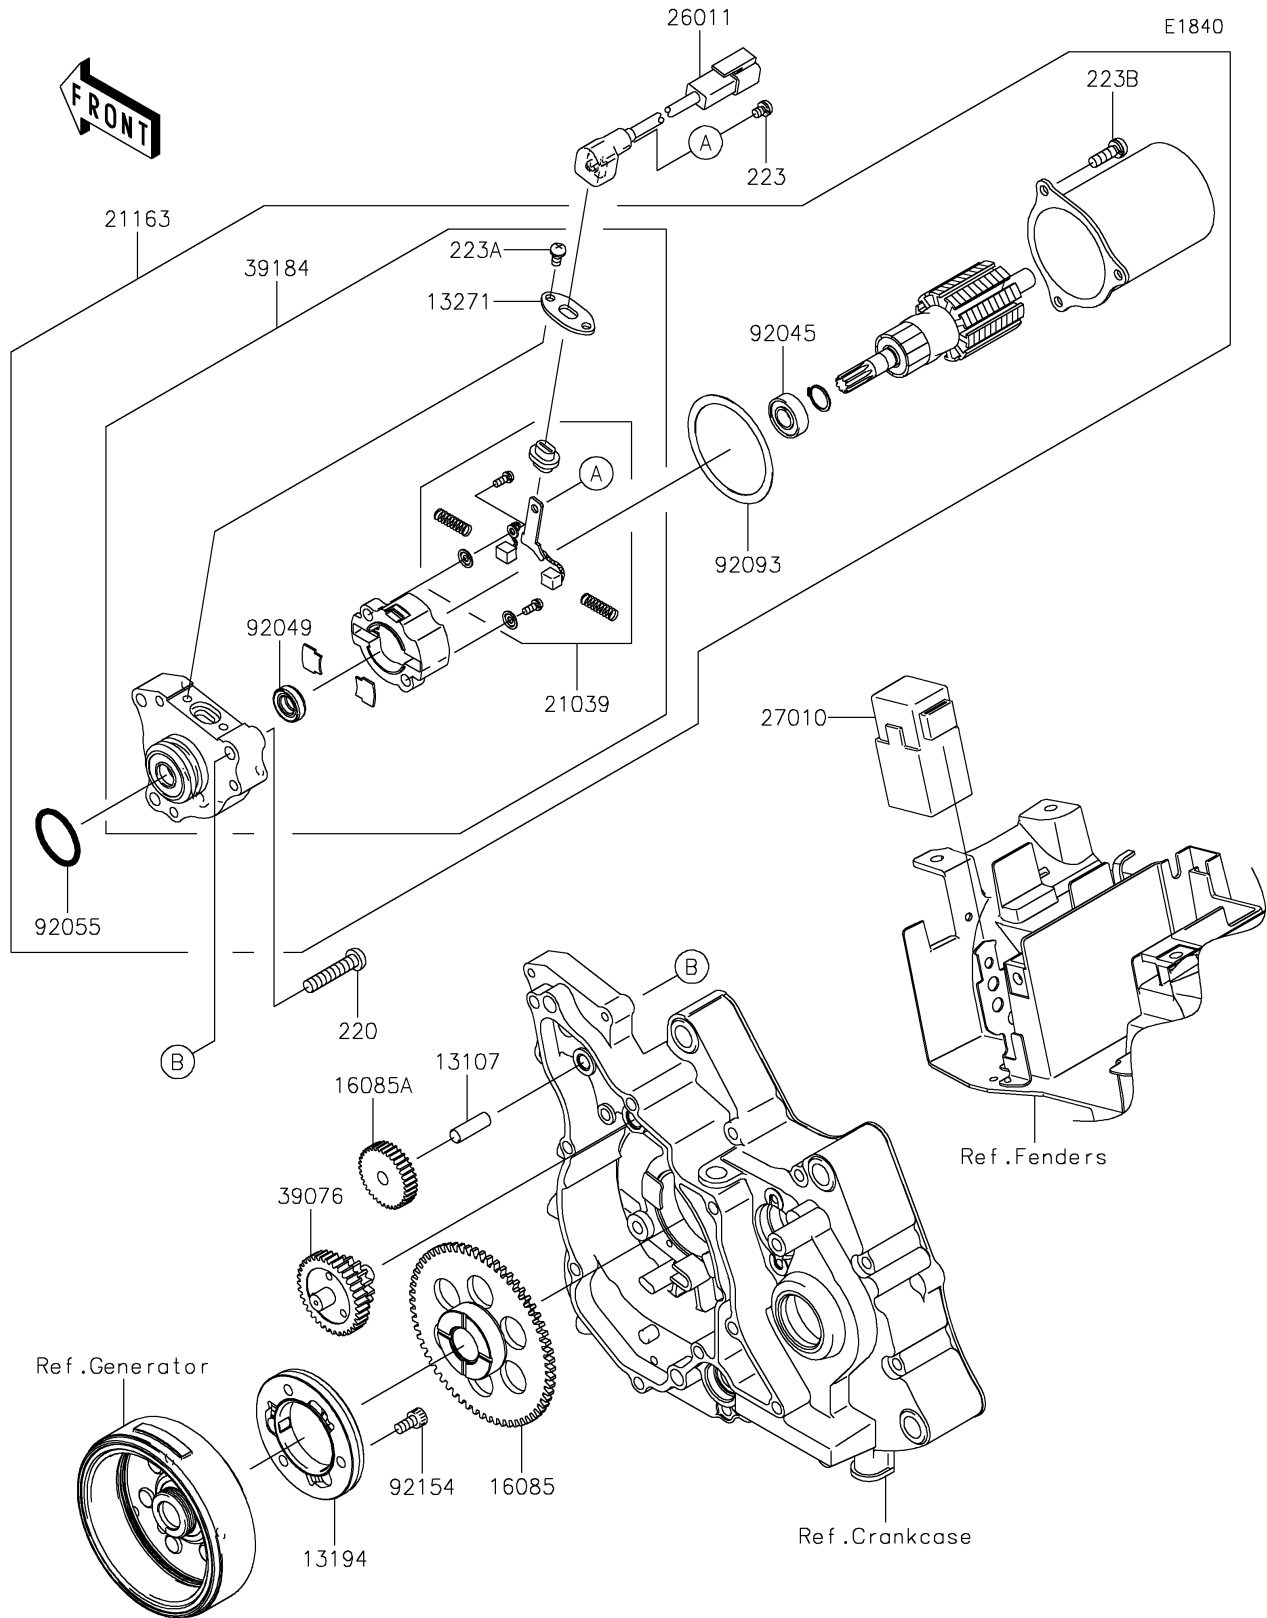

2022 KLX110 PARTS DIAGRAM

Starter Motor

2022 KLX110 PARTS LIST

Starter Motor

ITEM NAME	PART NUMBER	QUANTITY
SHAFT,8X25 (Ref # 13107)	13107-1142	1
CLUTCH-ONEWAY (Ref # 13194)	13194-0013	1
PLATE (Ref # 13271)	13271-0674	1
GEAR (Ref # 16085)	16085-0136	1
GEAR,IDLE,45T (Ref # 16085A)	16085-0593	1
BRUSH,STARTER MOTOR(SET) (Ref # 21039)	21039-1067	1
STARTER-ELECTRIC (Ref # 21163)	21163-0777	1
WIRE-LEAD (Ref # 26011)	26011-0249	1
SWITCH (Ref # 27010)	27010-0085	1
LIMITER (Ref # 39076)	39076-0022	1
BRACKET-ASSY (Ref # 39184)	39184-0014	1
BEARING-BALL,STARTER MOTOR (Ref # 92045)	92045-1349	1
SEAL-OIL,STARTER MOTOR (Ref # 92049)	92049-1465	1
RING-O (Ref # 92055)	92055-1276	1
SEAL,STARTER MOTOR (Ref # 92093)	92093-1079	1
BOLT (Ref # 92154)	92154-0325	3
SCREW-PAN-CROS,6X30 (Ref # 220)	220AD0630	3
SCREW-PAN-WS-CROS,4X6 (Ref # 223)	223AA0406	1
SCREW-PAN-WS-CROS,4X8 (Ref # 223A)	223AA0408	2
SCREW-PAN-WS-CROS,5X16 (Ref # 223B)	223AA0516	3