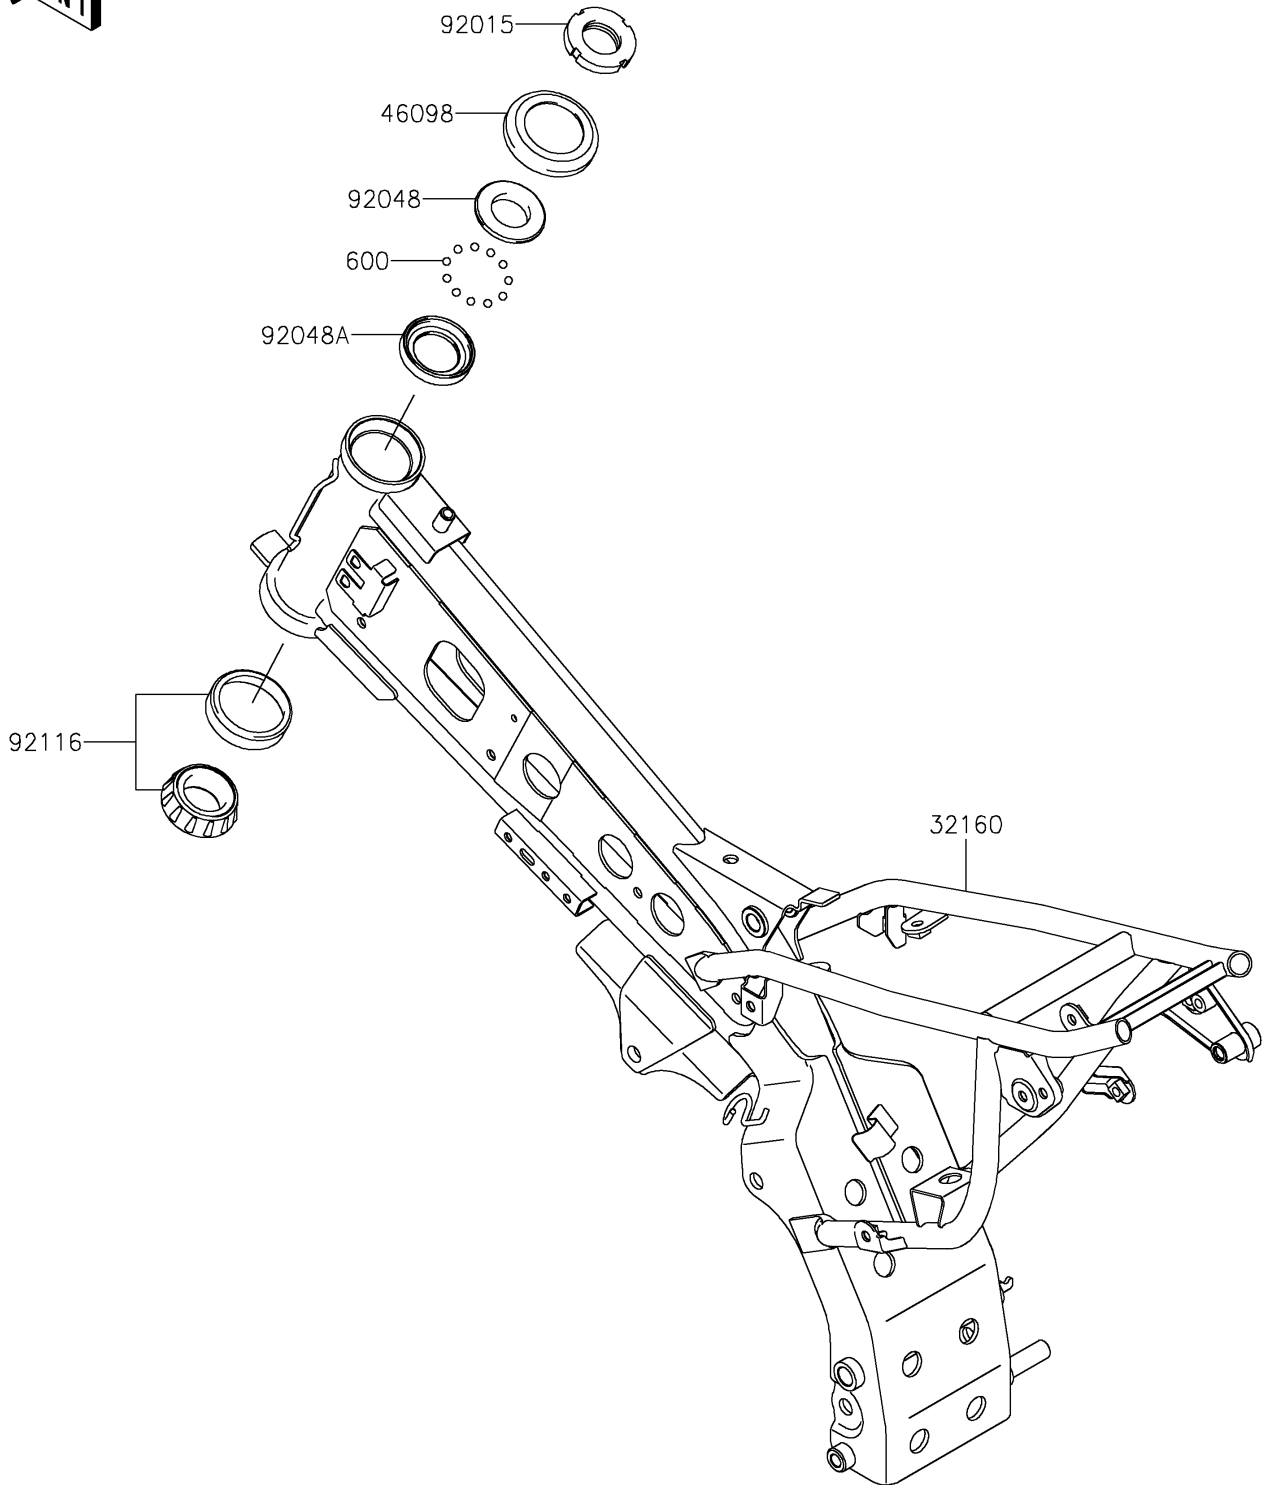

2021 KLX®110R PARTS DIAGRAM

Frame

F2120

2021 KLX®110R PARTS LIST

Frame

ITEM NAME	PART NUMBER	QUANTITY
FRAME-COMP,P.SILVER (Ref # 32160)	32160-0501-458	1
CAP,STEERING STEM (Ref # 46098)	46098-018	1
NUT,STEERING LOCK,25MM (Ref # 92015)	92015-1222	1
RACE,STEERING STEM BEARING (Ref # 92048)	92048-0035	1
RACE,STEERING STEM BEARING (Ref # 92048A)	92048-0038	1
BEARING-ROLLER,HR320/28XJ (Ref # 92116)	92116-1009	1
BALL-STEEL,3/16 (Ref # 600)	600A0600	23