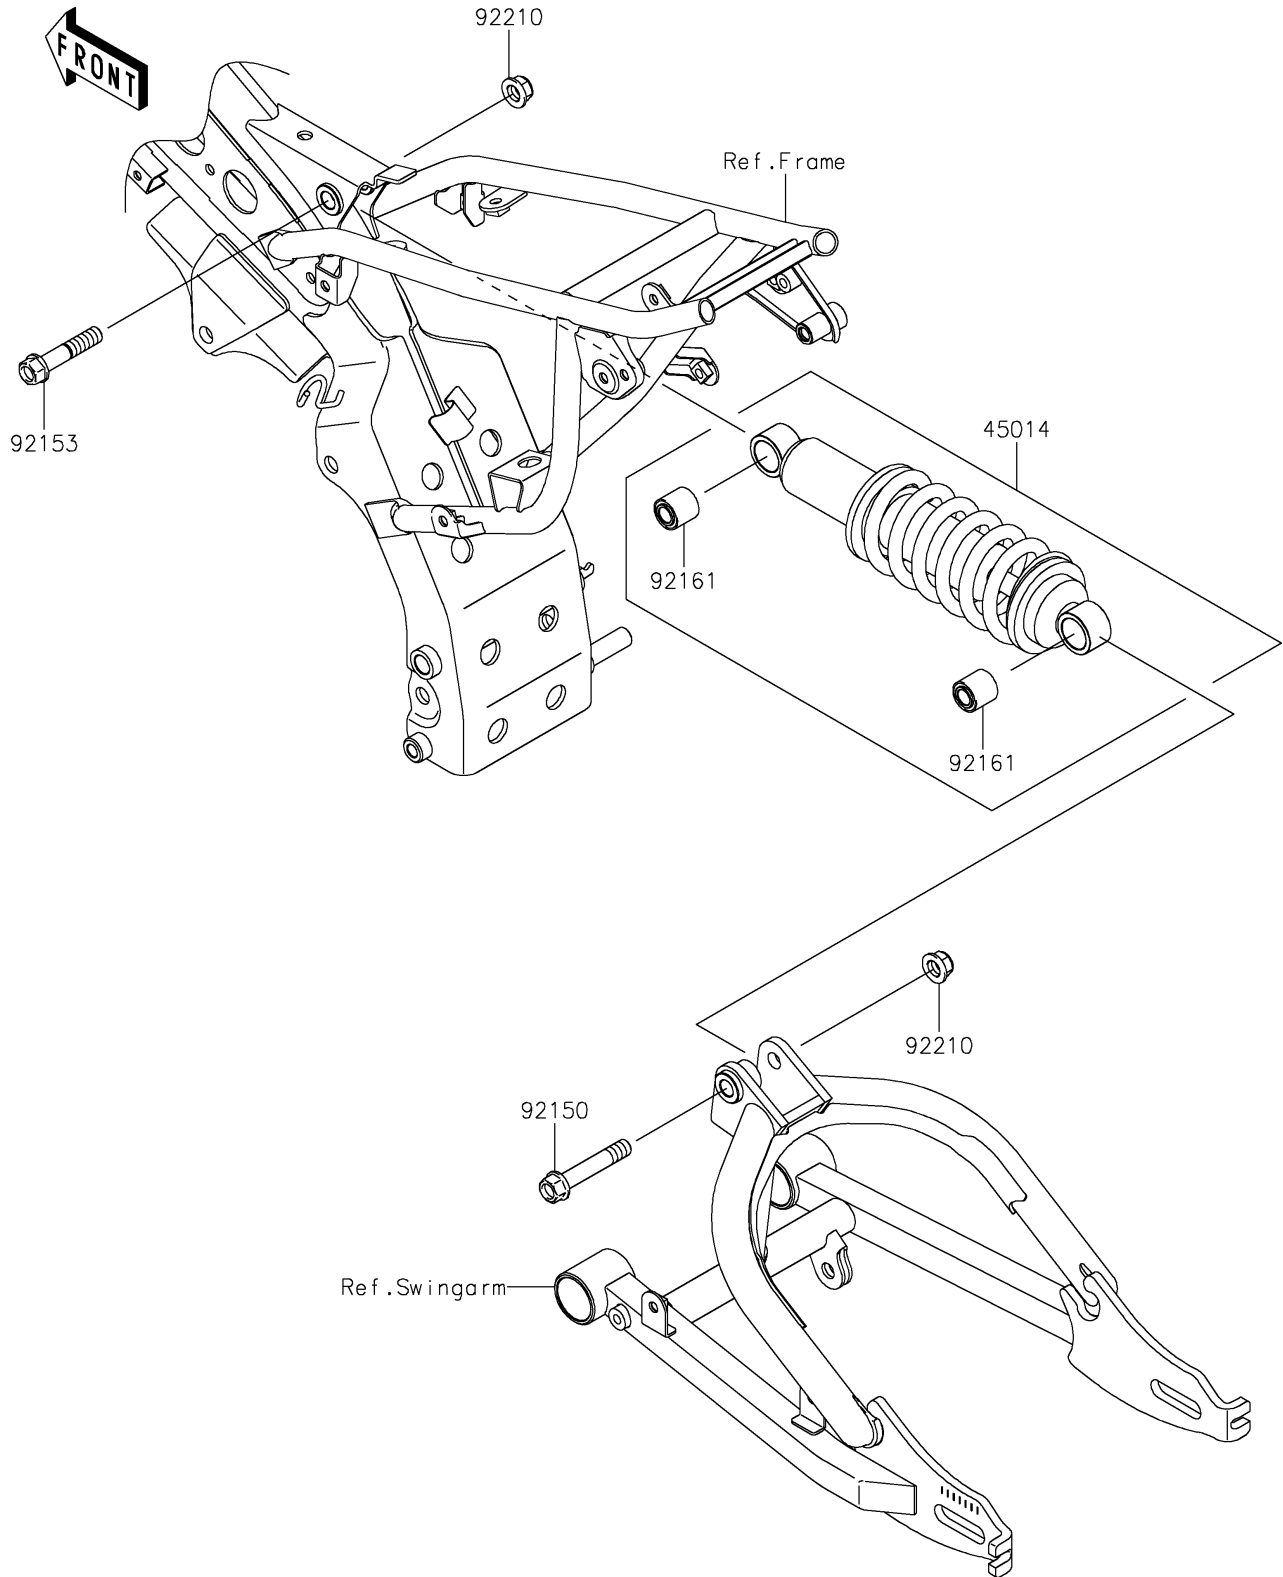

2021 KLX®110R PARTS DIAGRAM

Suspension/Shock Absorber

F2151

2021 KLX®110R PARTS LIST

Suspension/Shock Absorber

ITEM NAME	PART NUMBER	QUANTITY
-----------	-------------	----------