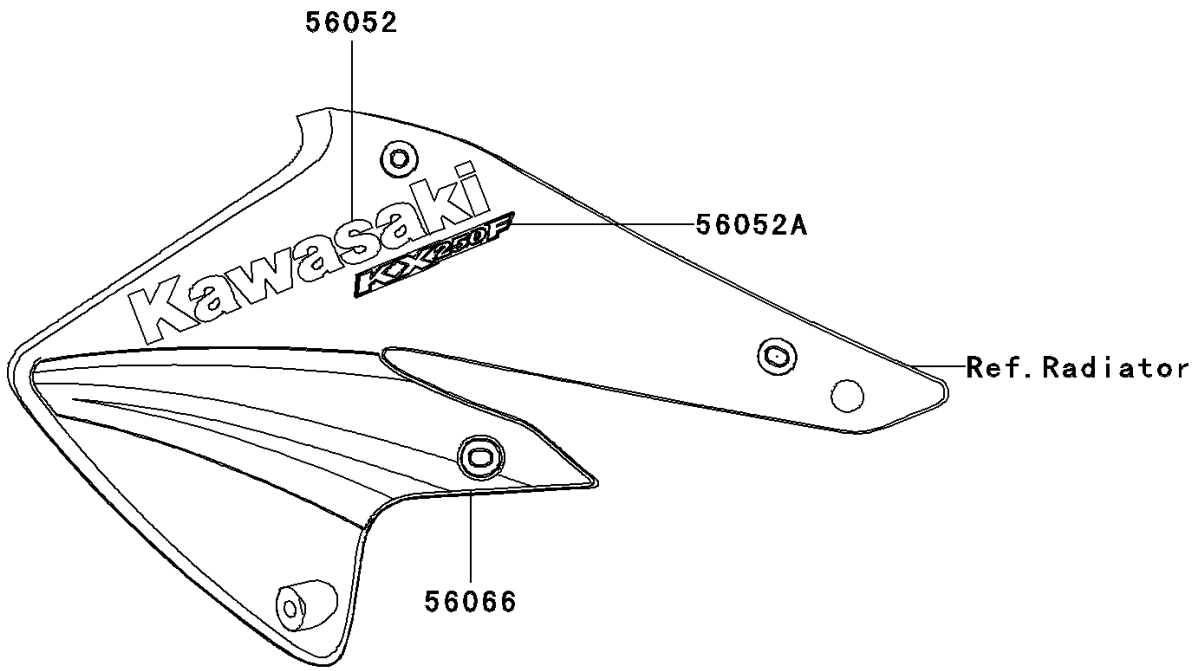

2005 KX250F PARTS DIAGRAM

Decals

F2861

2005 KX250F PARTS LIST

Decals

ITEM NAME	PART NUMBER	QUANTITY
MARK,SHROUD,KAWASAKI (Ref # 56052)	56052-0368	2
MARK,SHROUD,KX250F (Ref # 56052A)	56052-0393	2
PATTERN,SHROUD,LH (Ref # 56066)	56066-1559	1
PATTERN,SHROUD,RH (Ref # 56066A)	56066-1560	1