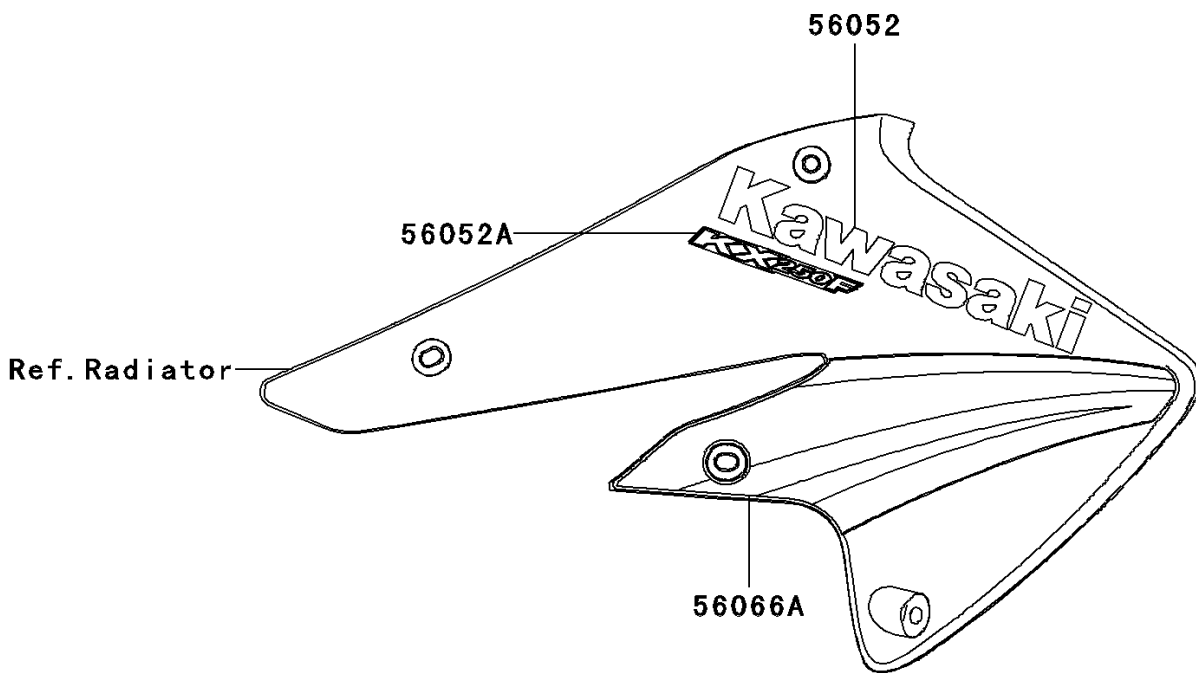

2005 KX250F PARTS DIAGRAM

Decals

F2861

2005 KX250F PARTS LIST

Decals

ITEM NAME	PART NUMBER	QUANTITY
MARK,SHROUD,KAWASAKI (Ref # 56052)	56052-0368	2
MARK,SHROUD,KX250F (Ref # 56052A)	56052-0393	2
PATTERN,SHROUD,LH (Ref # 56066)	56066-1559	1
PATTERN,SHROUD,RH (Ref # 56066A)	56066-1560	1