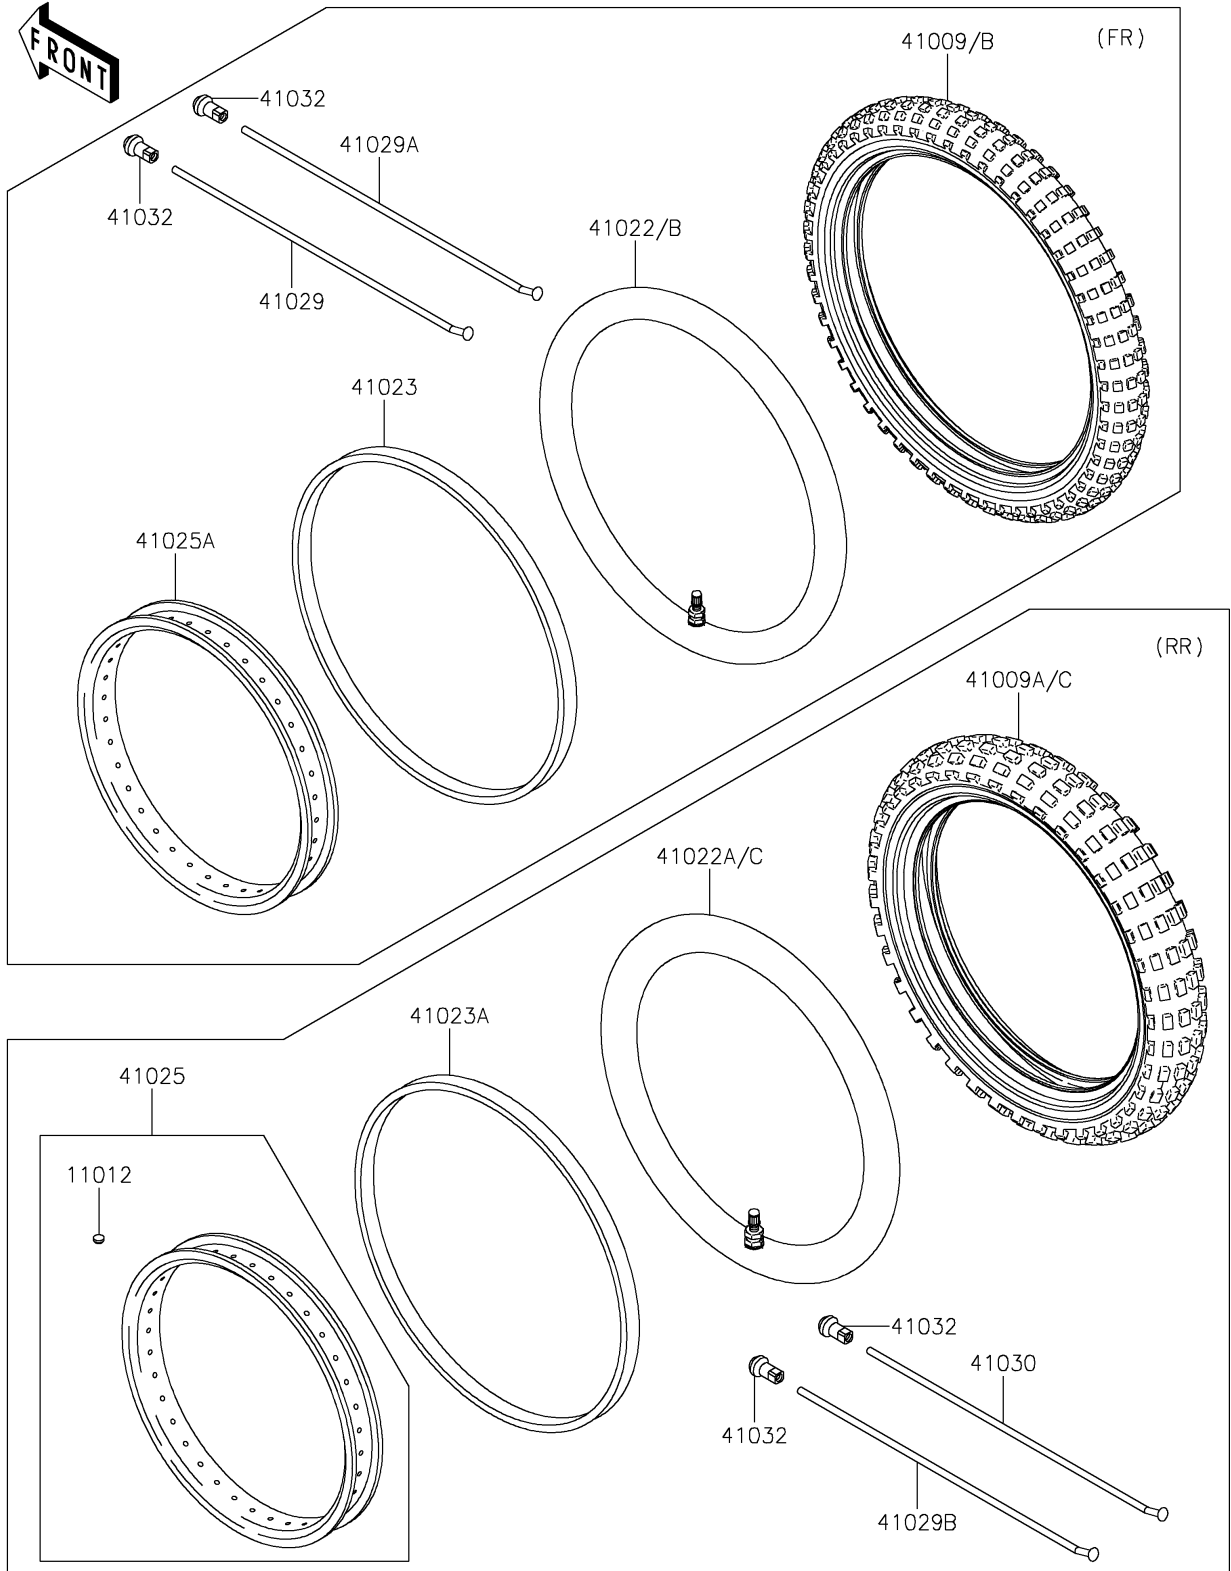

# 2021 KLX®110R PARTS DIAGRAM

Wheels/Tires

F2210

## 2021 KLX®110R PARTS LIST

### Wheels/Tires

ITEM NAME	PART NUMBER	QUANTITY
CAP,BEAD STOPPER (Ref # 11012)	11012-1916	1
TIRE,FR,2.50-14 4PR,GS-45F(IRC) (Ref # 41009)	41009-0231	1
TIRE,RR,3.00-12 4PR,GS-45F(IRC) (Ref # 41009A)	41009-0232	1
TUBE-TIRE,2.50-14(IRC) (Ref # 41022)	41022-0037	1
TUBE-TIRE,3.00-12(IRC) (Ref # 41022A)	41022-0038	1
BAND-RIM,2.50-14(IRC) (Ref # 41023)	41023-0021	1
BAND-RIM,3.00-12(IRC) (Ref # 41023A)	41023-0022	1
RIM,RR,1.60X12 (Ref # 41025)	41025-0009	1
RIM,FR,1.40X14 (Ref # 41025A)	41025-0013	1
SPOKE-INNER,FR,144MMX118D (Ref # 41029)	41029-1067	16
SPOKE-INNER,FR,133.5MMX97D (Ref # 41029A)	41029-1068	16
SPOKE-INNER,RR,98MMX105.5D (Ref # 41029B)	41029-1329	18
SPOKE-OUTER,RR,98MMX77.5D (Ref # 41030)	41030-1182	18
NIPPLE-SPOKE (Ref # 41032)	41032-0009	68