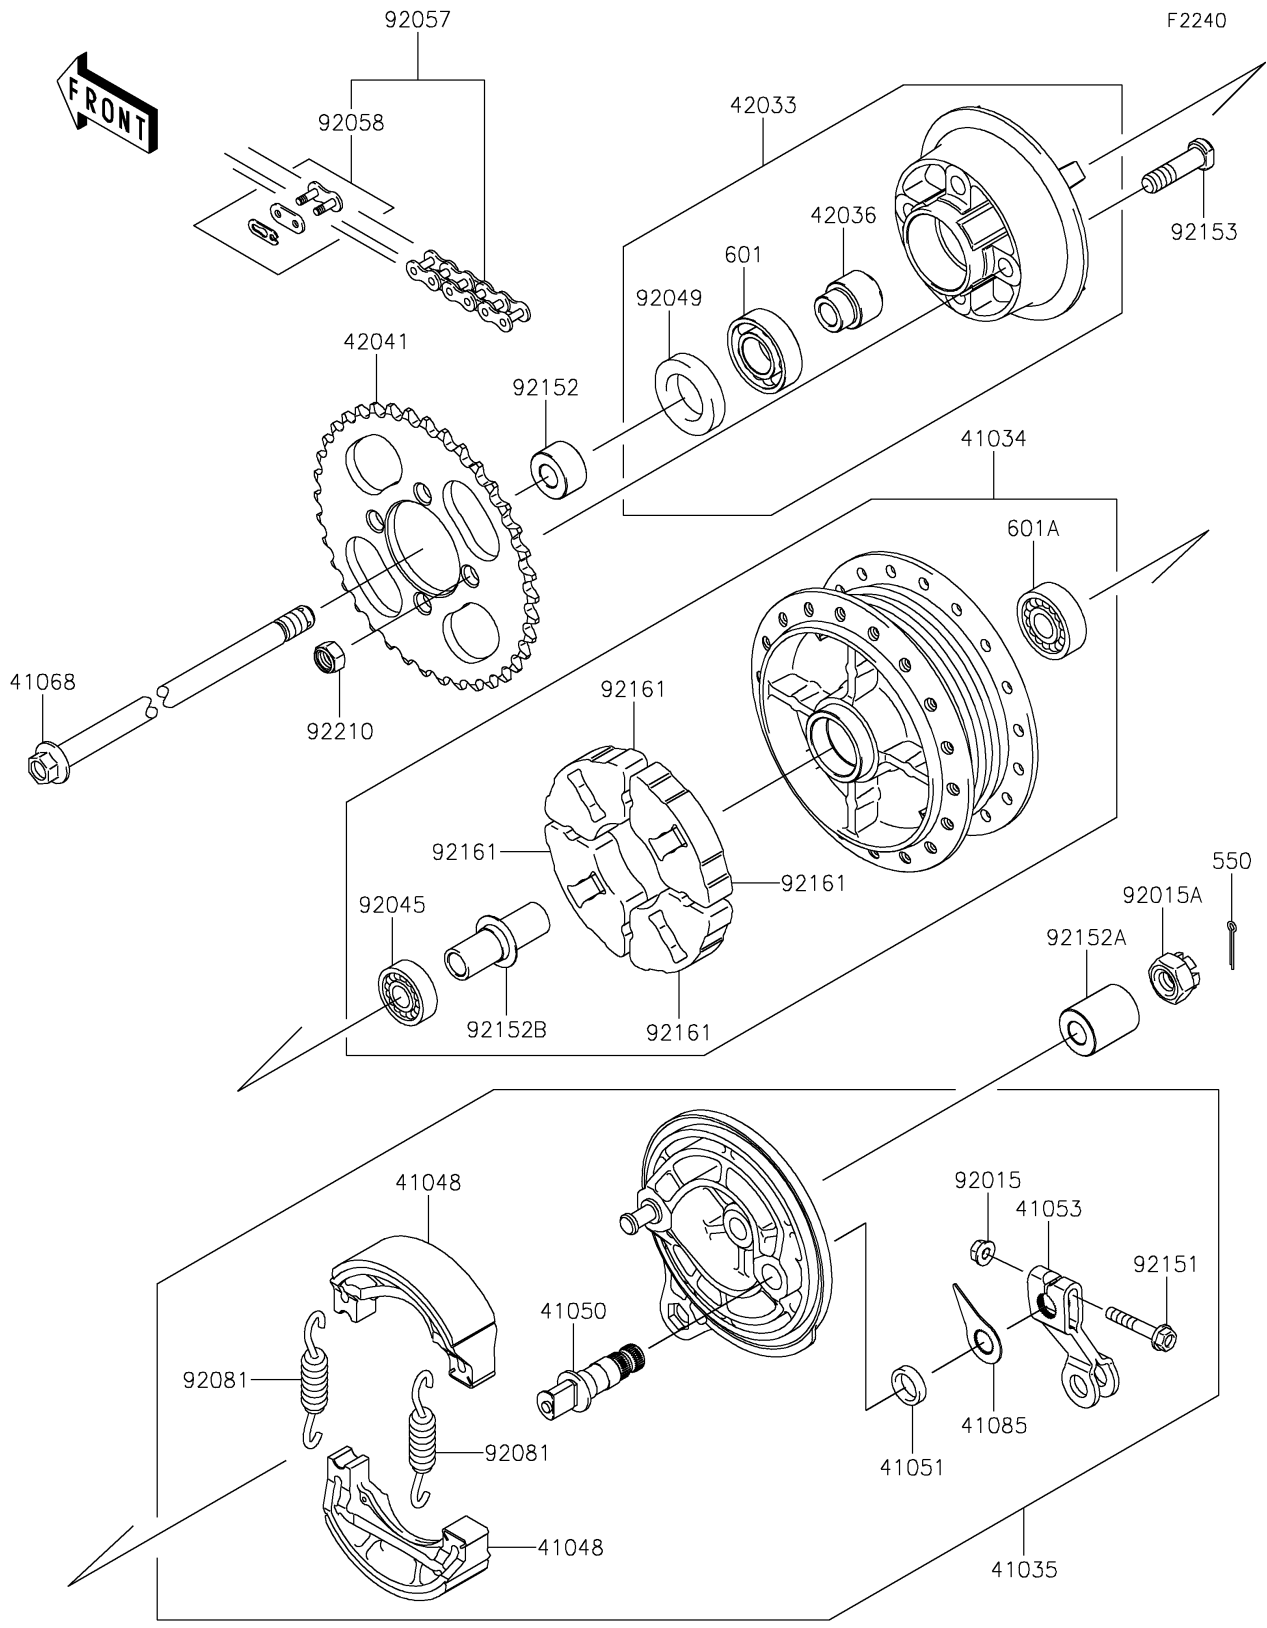

2021 KLX®110R PARTS DIAGRAM

Rear Hub

2021 KLX®110R PARTS LIST

Rear Hub

ITEM NAME	PART NUMBER	QUANTITY
-----------	-------------	----------