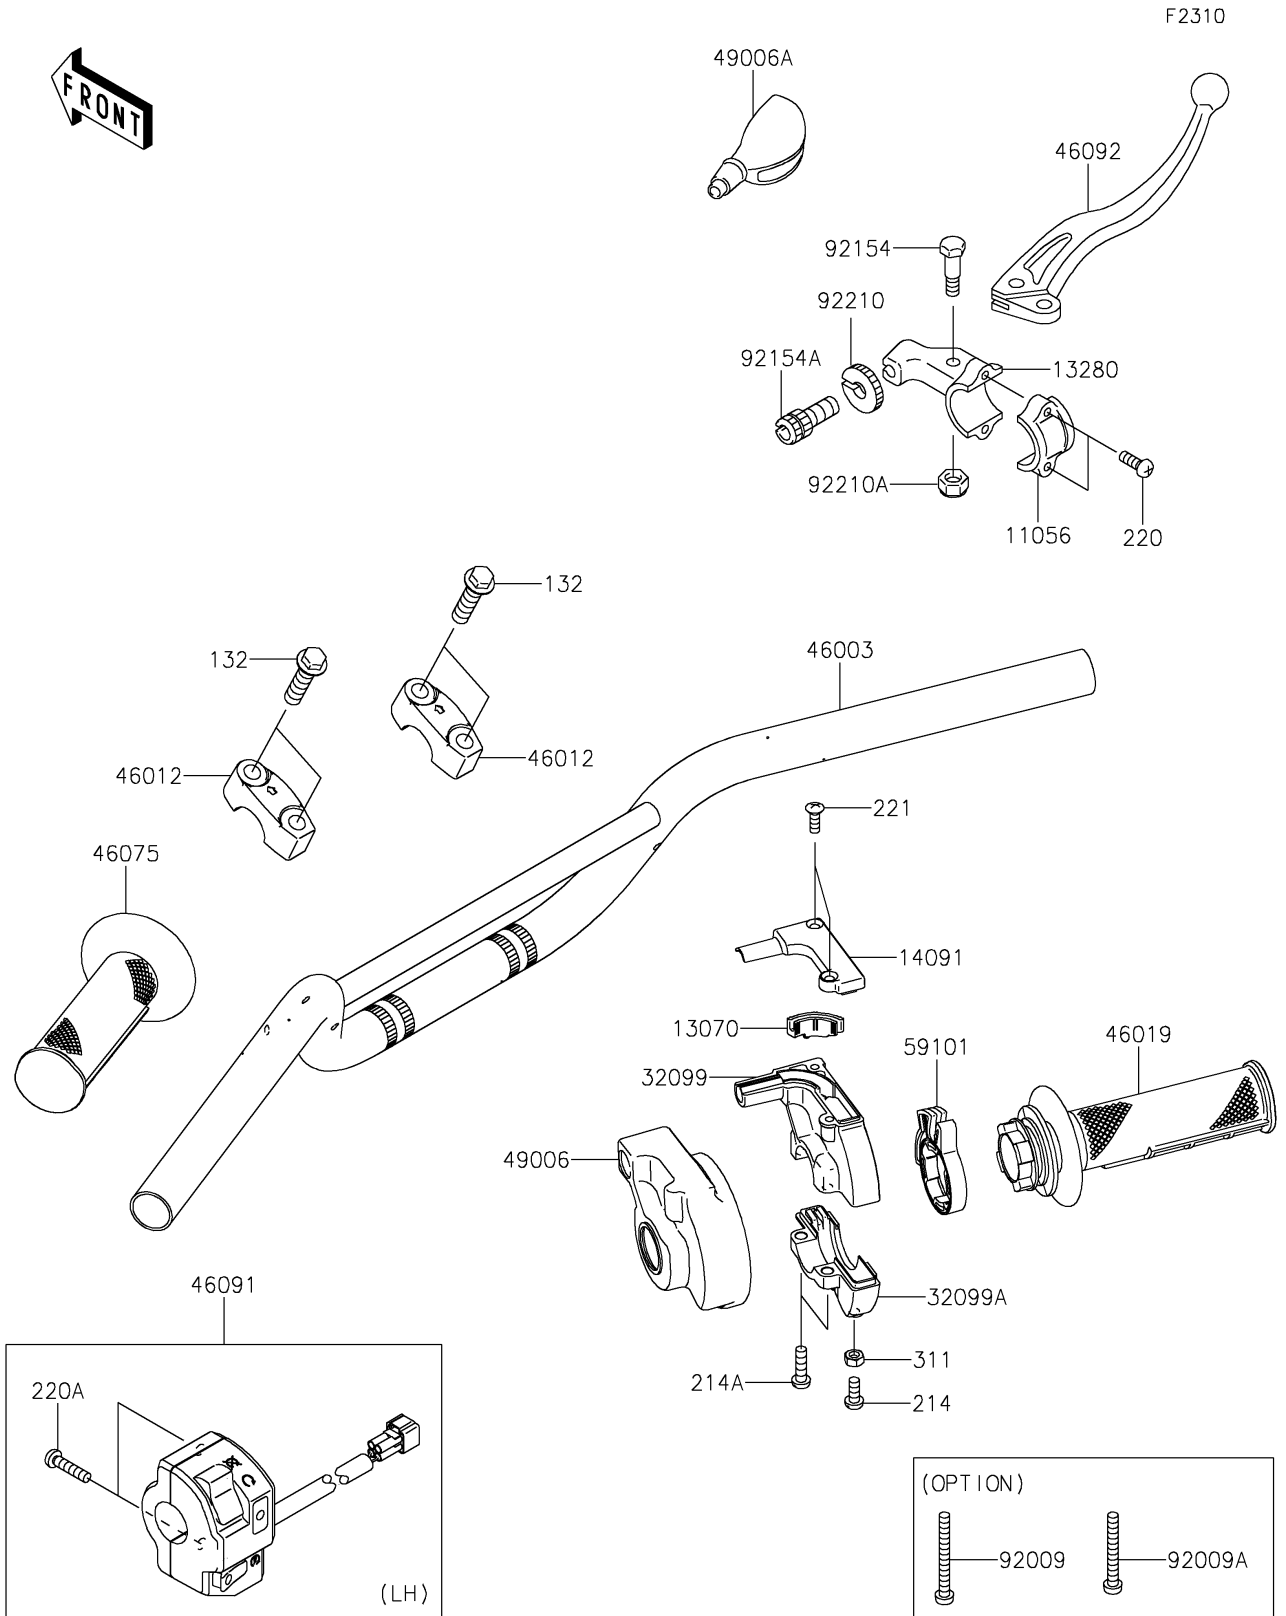

2022 KLX110 PARTS DIAGRAM

Handlebar

2022 KLX110 PARTS LIST

Handlebar

ITEM NAME	PART NUMBER	QUANTITY
BRACKET,LEVER HOLDER (Ref # 11056)	11056-0150	1
GUIDE,THROTTLE (Ref # 13070)	13070-0083	1
HOLDER,BRAKE LEVER (Ref # 13280)	13280-0362	1
COVER,THROTTLE CASE,UPP (Ref # 14091)	14091-0873	1
CASE,THROTTLE,UPP (Ref # 32099)	32099-0037	1
CASE,THROTTLE,LWR (Ref # 32099A)	32099-0045	1
HANDLE,P.SILVER (Ref # 46003)	46003-0175-458	1
HOLDER-HANDLE,UPP,P.SILVER (Ref # 46012)	46012-0101-458	2
GRIP-ASSY,THROTTLE (Ref # 46019)	46019-0023	1
GRIP,LH (Ref # 46075)	46075-0072	1
HOUSING-ASSY-CONTROL,LH (Ref # 46091)	46091-0226	1
LEVER-GRIP,BRAKE (Ref # 46092)	46092-0037	1
BOOT,THROTTLE CASE (Ref # 49006)	49006-0075	1
BOOT,LEVER HOLDER (Ref # 49006A)	49006-1017	1
REEL,THROTTLE (Ref # 59101)	59101-0005	1
SCREW,5X47 (Ref # 92009)	92009-1989	1
SCREW,5X42 (Ref # 92009A)	92009-1998	1
BOLT,LEVER SET (Ref # 92154)	92154-0329	1
BOLT,CABLE ADJUSTER (Ref # 92154A)	92154-0330	1
NUT (Ref # 92210)	92210-0593	1
NUT,LOCK,6MM (Ref # 92210A)	92210-0594	1
BOLT-FLANGED-SMALL,8X30 (Ref # 132)	132BA0830	4
SCREW-PAN+-,5X12 (Ref # 214)	214AB0512	1
SCREW-PAN+-,5X18 (Ref # 214A)	214AB0518	2
SCREW-PAN-CROS,5X14 (Ref # 220)	220AA0514	2
SCREW-PAN-CROS,5X22 (Ref # 220A)	220AB0522	2
SCREW-CSK-CROS,4X12 (Ref # 221)	221AB0412	2
NUT-HEX,5MM (Ref # 311)	311AB0500	1