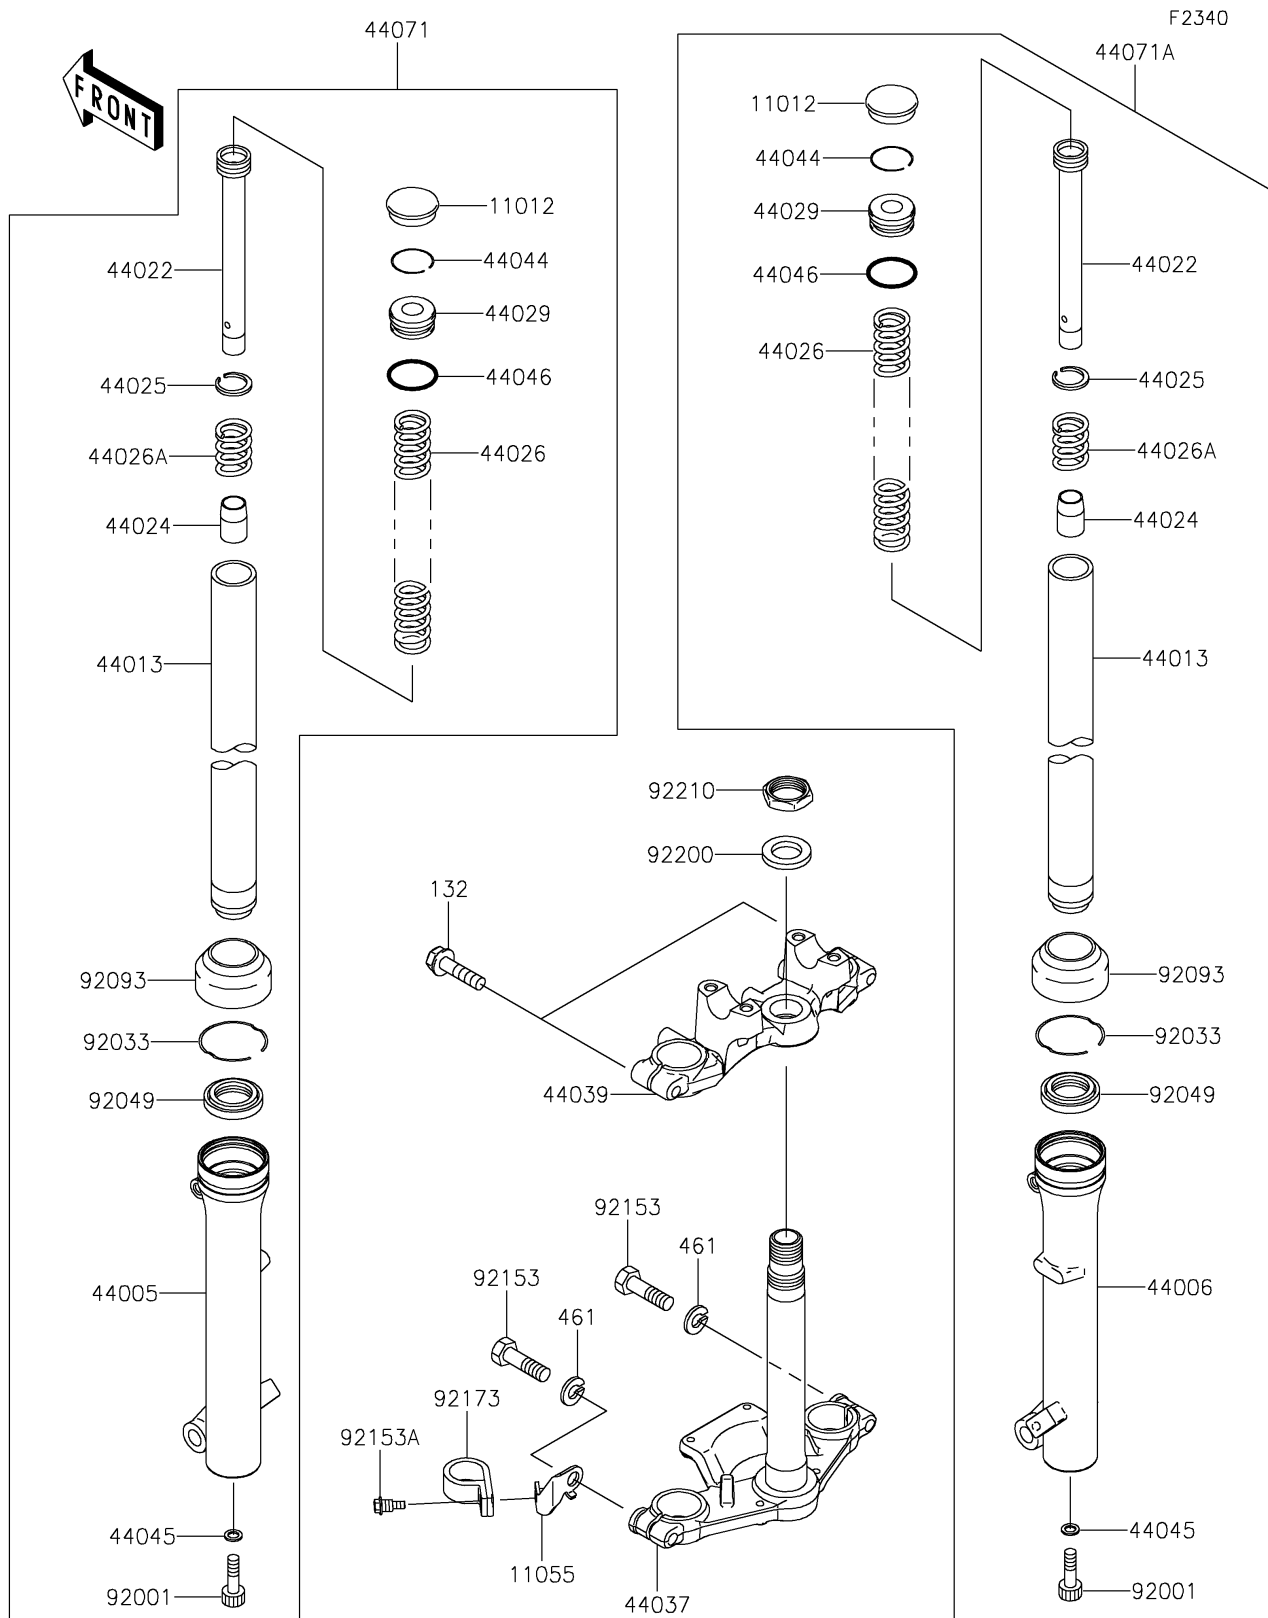

2021 KLX®110R PARTS DIAGRAM

Front Fork

2021 KLX®110R PARTS LIST

Front Fork

ITEM NAME	PART NUMBER	QUANTITY
CAP,RUBBER,FORK TOP (Ref # 11012)	11012-1067	2
BRACKET (Ref # 11055)	11055-1631	1
PIPE-LEFT FORK OUTER,P.SILVER (Ref # 44005)	44005-0039-458	1
PIPE-RIGHT FORK OUTER,P.SILVER (Ref # 44006)	44006-0038-458	1
PIPE-FORK INNER (Ref # 44013)	44013-0018	2
CYLINDER-FORK (Ref # 44022)	44022-1346	2
CAP-OIL-LOCK (Ref # 44024)	44024-1071	2
RING-FORK PISTON (Ref # 44025)	44025-1061	2
SPRING-FRONT FORK (Ref # 44026)	44026-0147	2
SPRING-FRONT FORK,REBOUND (Ref # 44026A)	44026-060	2
SEAT-FORK SPRING (Ref # 44029)	44029-022	2
HOLDER-FORK UNDER,P.SILVER (Ref # 44037)	44037-0105-458	1
HOLDER-FORK UPPER (Ref # 44039)	44039-0093	1
RING-SNAP (Ref # 44044)	44044-023	2
GASKET,FORK CYLINDER BOLT (Ref # 44045)	44045-051	2
RING-O (Ref # 44046)	44046-025	2
DAMPER-ASSY,FORK,LH,P.SILVER (Ref # 44071)	44071-1443-458	1
DAMPER-ASSY,FORK,RH,P.SILVER (Ref # 44071A)	44071-1444-458	1
BOLT,FORK CYLINDER (Ref # 92001)	92001-1464	2
RING-SNAP,FORK OUTER TUBE (Ref # 92033)	92033-1028	2
SEAL-OIL,FORK OUTER TUBE (Ref # 92049)	92049-1069	2
DUST SHIELD,FORK (Ref # 92093)	92093-1054	2
BOLT,10X35 (Ref # 92153)	92153-1199	2
BOLT,FLANGED (Ref # 92153A)	92153-1397	1
CLAMP (Ref # 92173)	92173-0166	1
WASHER,STEERING STEM (Ref # 92200)	92200-0517	1
NUT,STEERING STEM,22MM (Ref # 92210)	92210-1521	1
BOLT-FLANGED-SMALL,8X35 (Ref # 132)	132BA0835	2
WASHER-SPRING,10MM (Ref # 461)	461DA1000	2