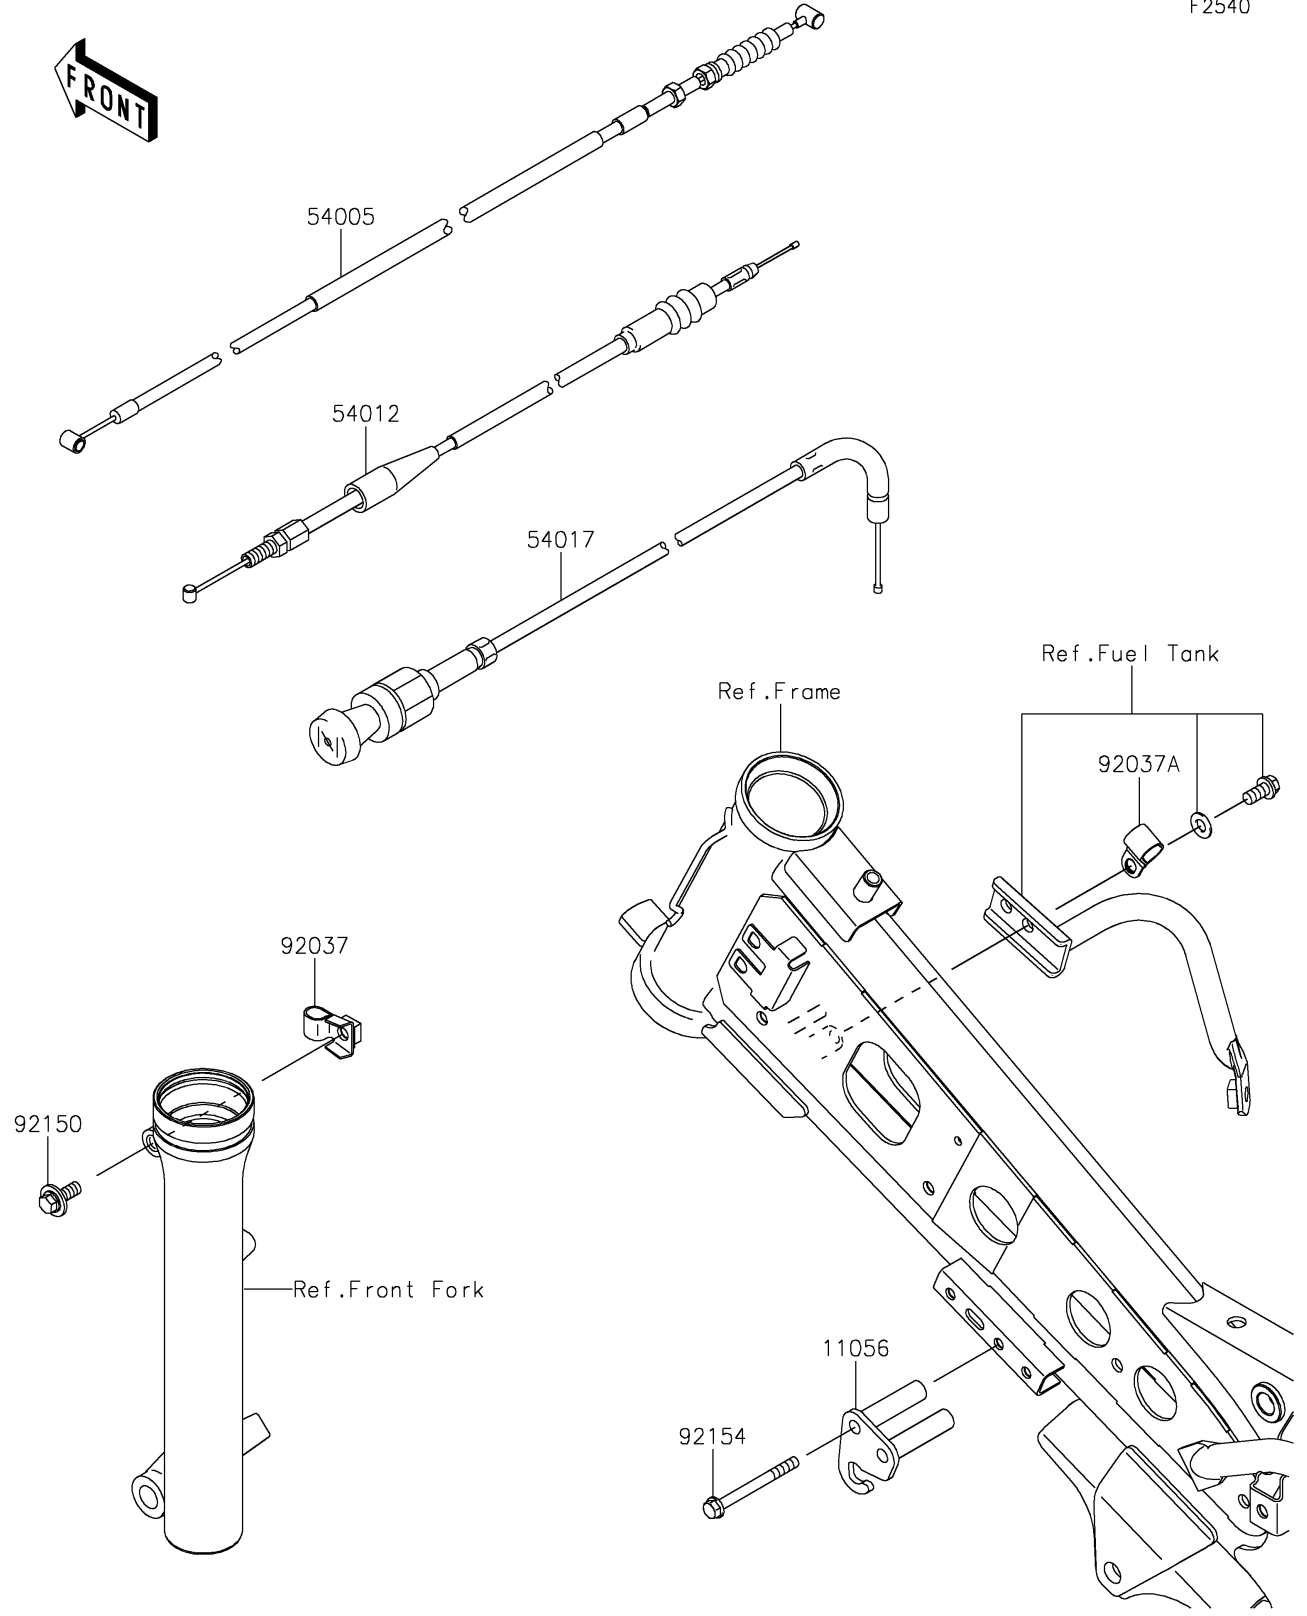

2021 KLX®110R PARTS DIAGRAM

Cables

F2540

2021 KLX®110R PARTS LIST

Cables

ITEM NAME	PART NUMBER	QUANTITY
BRACKET,CHOKE (Ref # 11056)	11056-0151	1
CABLE-BRAKE (Ref # 54005)	54005-0026	1
CABLE-THROTTLE (Ref # 54012)	54012-0643	1
CABLE-STARTER (Ref # 54017)	54017-1218	1
CLAMP,BRAKE CABLE (Ref # 92037)	92037-1353	1
CLAMP (Ref # 92037A)	92037-1608	1
BOLT,FLANGED,6X16 (Ref # 92150)	92150-1506	1
BOLT,FLANGED,5X53 (Ref # 92154)	92154-0374	2